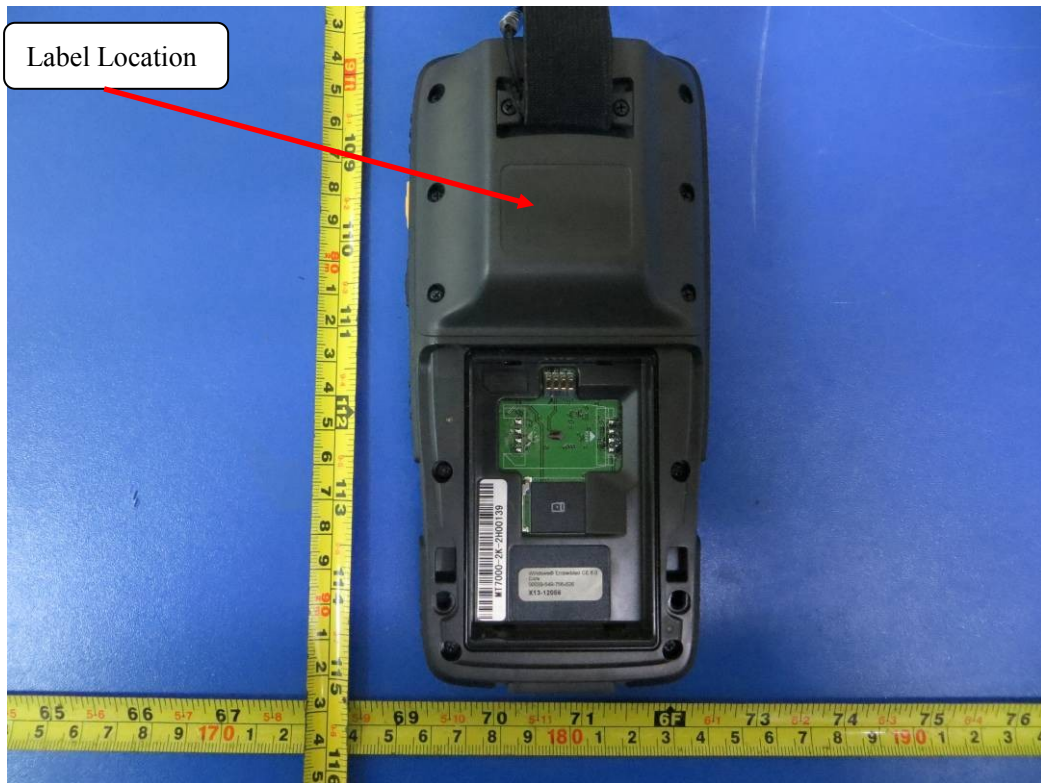

LABEL AND LOCATION

Size: L3.0cm*W2.0cm

- Material: Tagboard
- Glue: adhesive sticker
- Font color: White
- Label color: Black