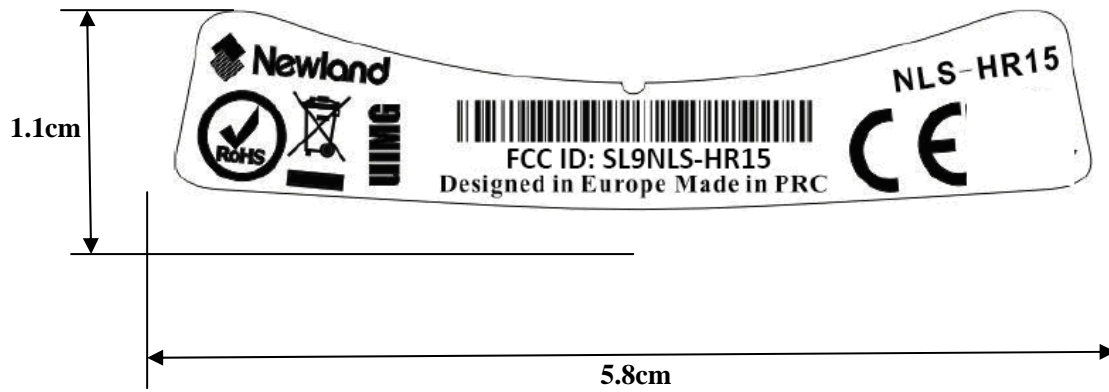

LABEL AND LOCATION

Label Location

- Material: Tagboard
- Glue: adhesive sticker
- Font color: White
- Label color: Black