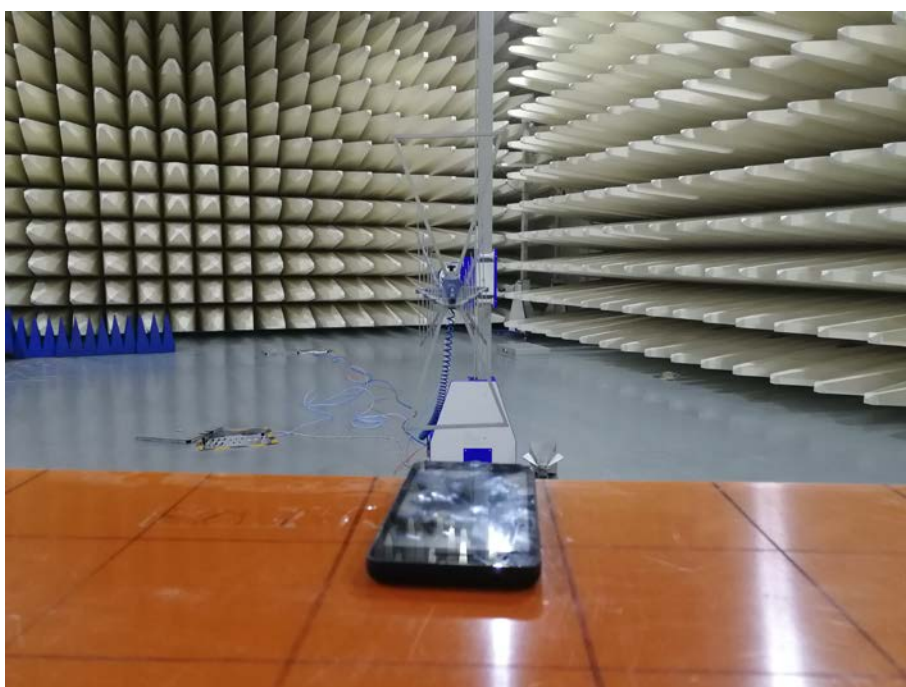

**TEST SETUP**

RF Conducted Test setup (BT)

RF Conducted Test setup (WIFI2.4G/BLE)

Spurious Radiated Emissions Test setup (below 30MHz)

Spurious Radiated Emissions Test setup (30MHz~1GHz)

Spurious Radiated Emissions Test setup (1GHz~25GHz)

Conducted Emissions Test Setup (with charger)