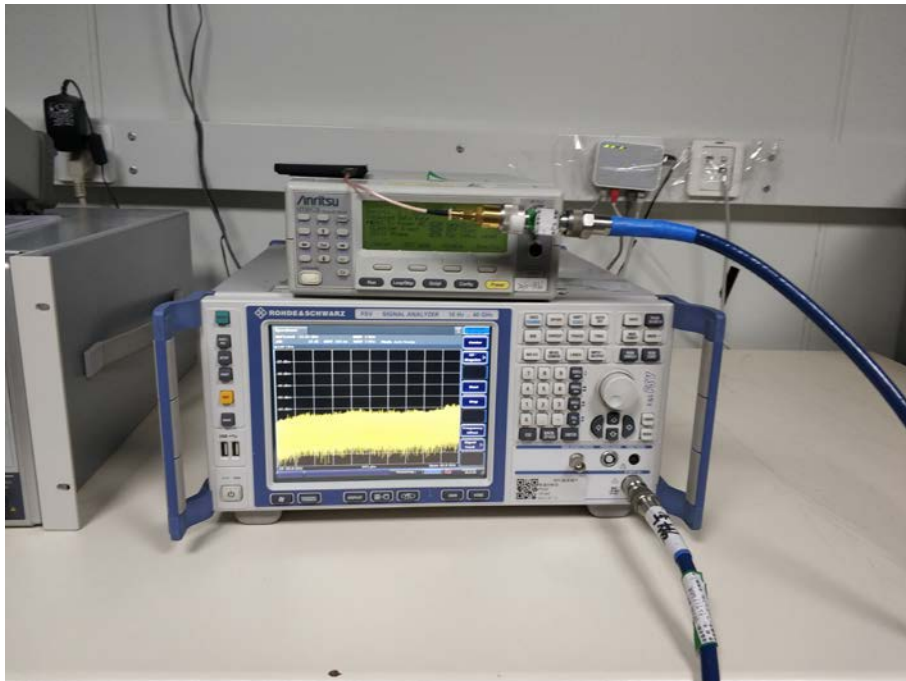

**TEST SETUP**

RF Conducted Test setup (BT)

RF Conducted Test setup (WIFI2.4G/BLE)

Spurious Radiated Emissions Test setup (below 30MHz)

Spurious Radiated Emissions Test setup (30MHz~1GHz)

Spurious Radiated Emissions Test setup (1GHz~25GHz)

Conducted Emissions Test Setup (with charger)