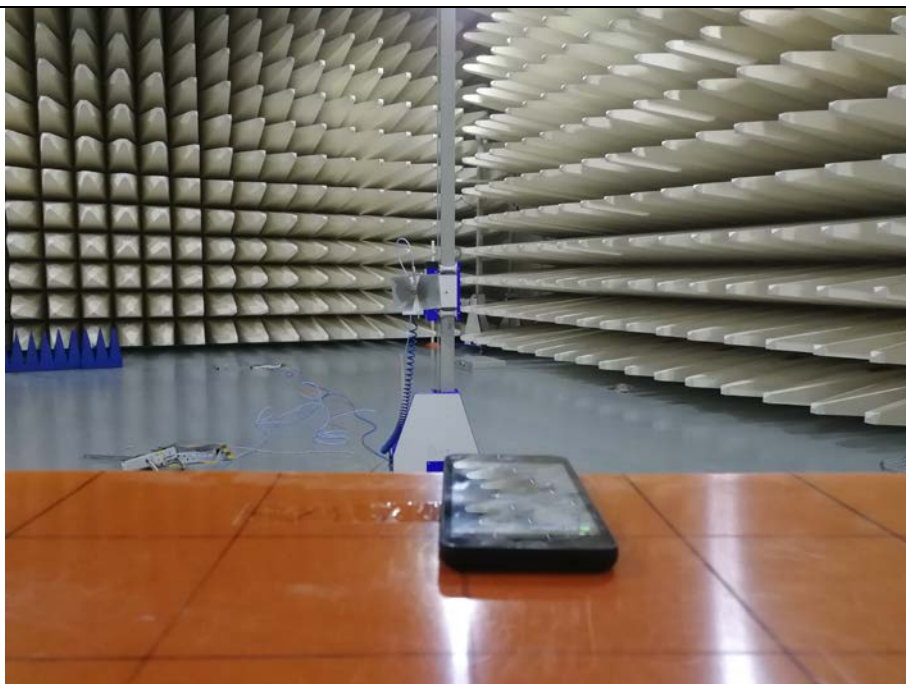

**TEST SETUP**

RF Conducted Test setup (BT)

RF Conducted Test setup (WIFI2.4G/BLE)

Spurious Radiated Emissions Test setup (below 30MHz)

Spurious Radiated Emissions Test setup (30MHz~1GHz)

Spurious Radiated Emissions Test setup (1GHz~25GHz)

Conducted Emissions Test Setup (with charger)