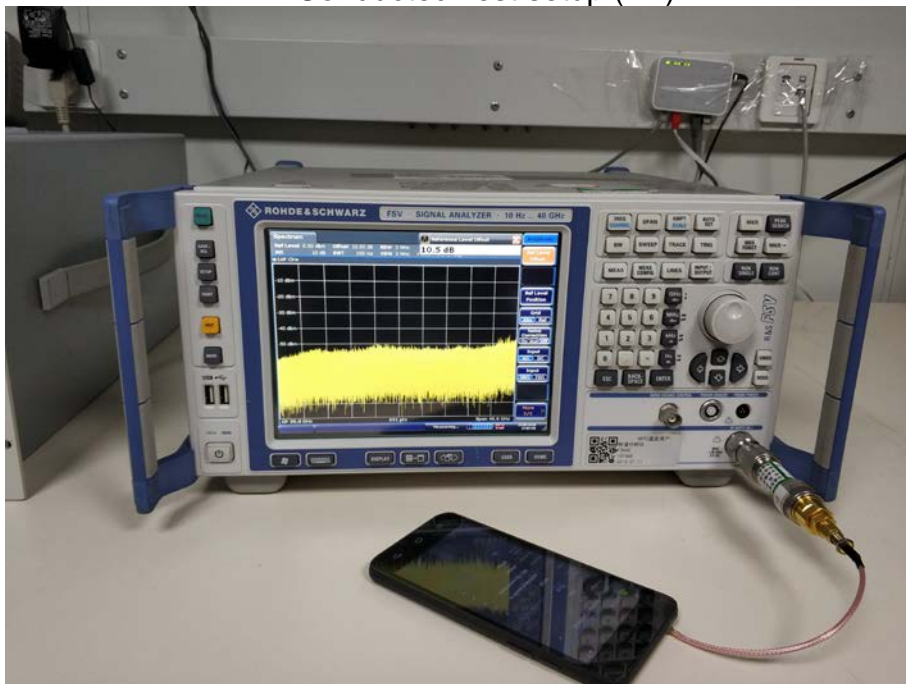

**TEST SETUP**

RF Conducted Test setup (BT)

RF Conducted Test setup (WIFI2.4G/BLE)

Spurious Radiated Emissions Test setup (below 30MHz)

Spurious Radiated Emissions Test setup (30MHz~1GHz)

Spurious Radiated Emissions Test setup (1GHz~25GHz)

Conducted Emissions Test Setup (with charger)