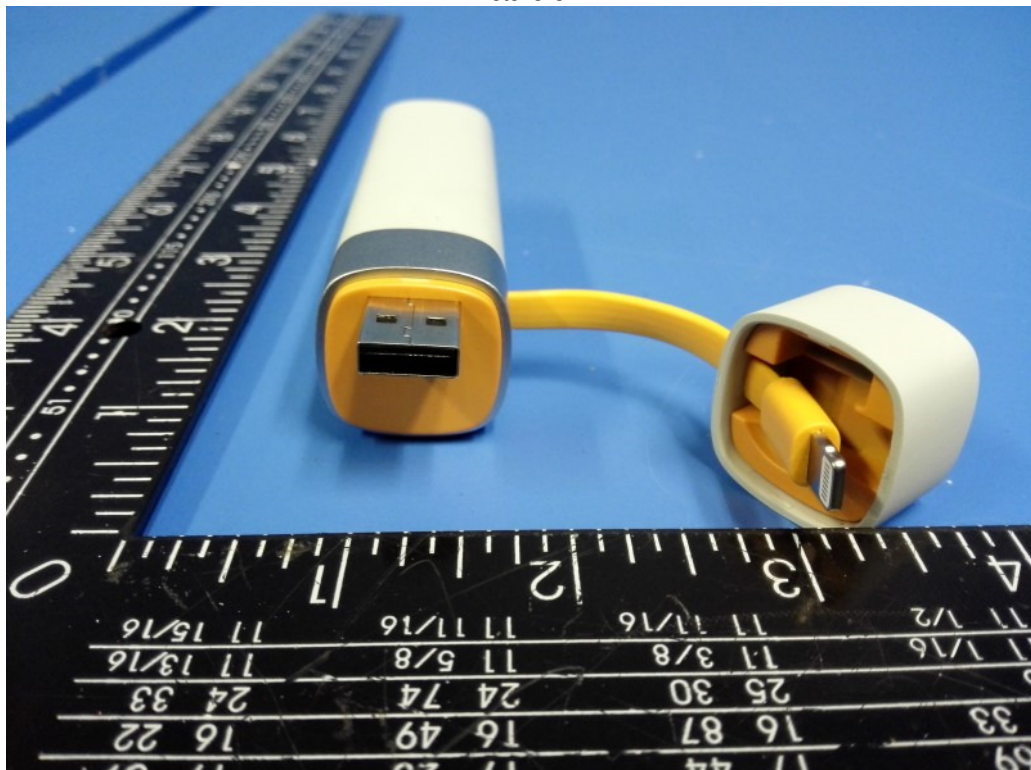

Product: POWER TUBE 3000

Type Designation: SPL06

Picture 1.

Picture 2.

Product: POWER TUBE 3000

Type Designation: SPL06

Picture 3.

Picture 4.

Product: POWER TUBE 3000

Type Designation: SPL06

Picture 5.

Picture 6.