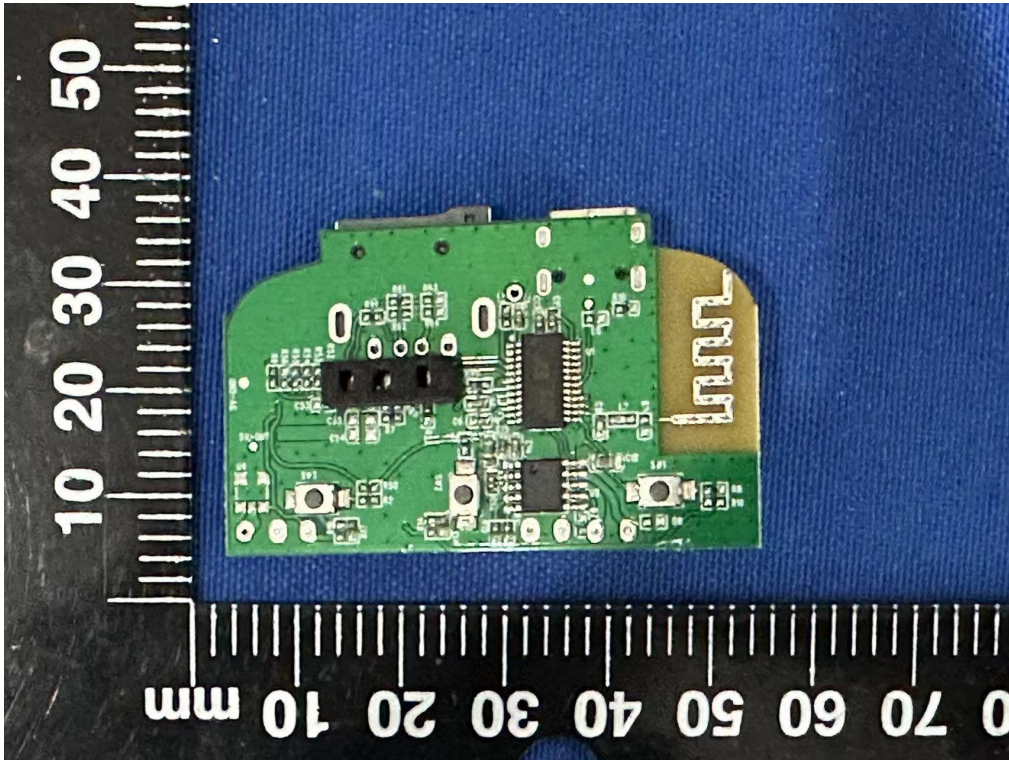

PHOTO GRAPHS OF EUT

FCC ID:SL7MBS100

BT Antenna