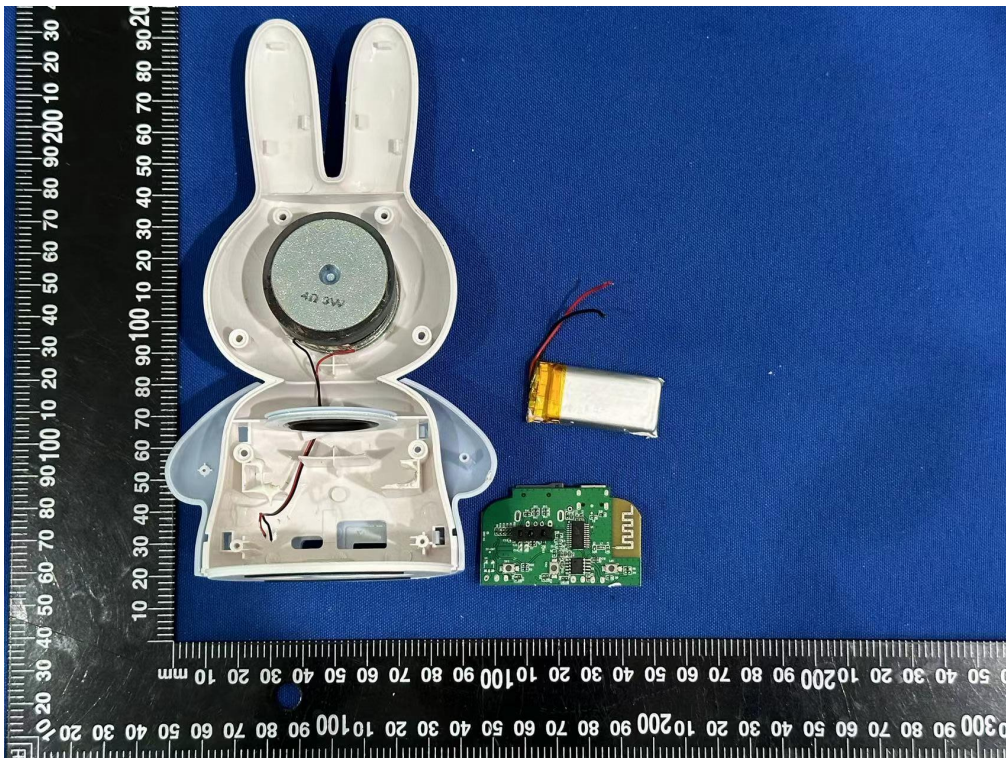

PHOTO GRAPHS OF EUT

FCC ID:SL7MBS100

BT Antenna