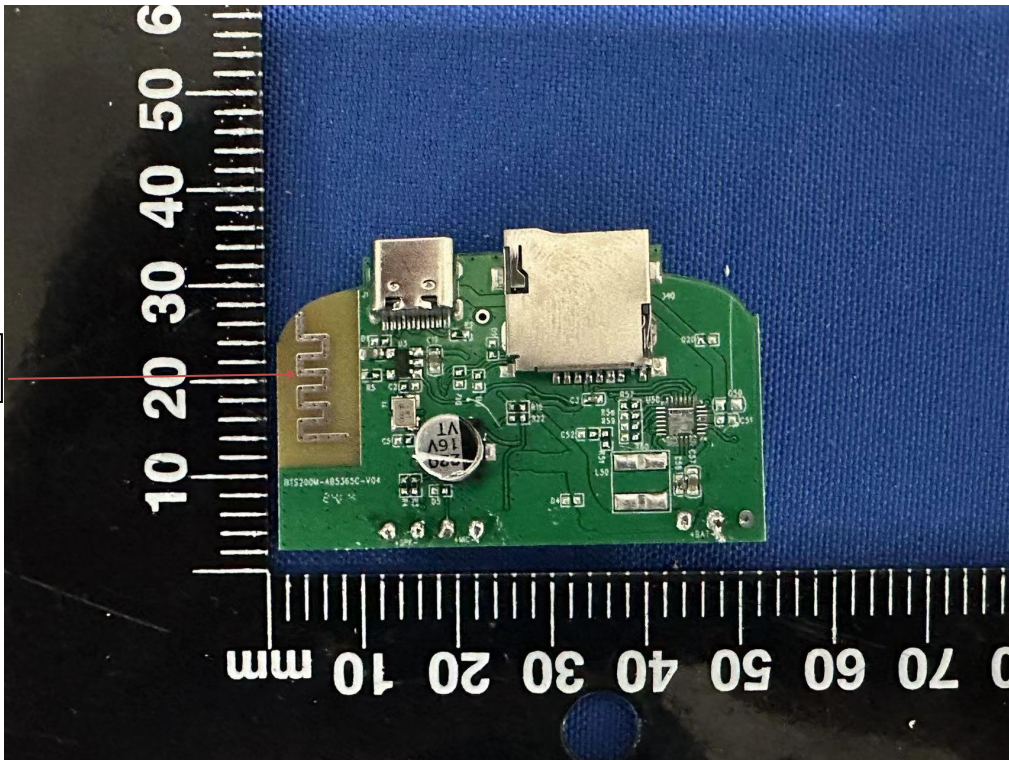

PHOTO GRAPHS OF EUT

FCC ID:SL7MBS100

BT Antenna