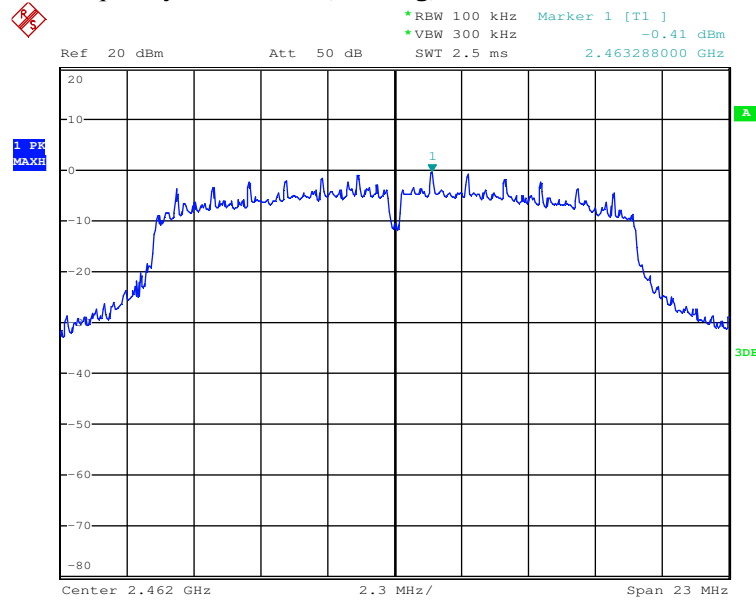

Prüfbericht - Nr.:

50104295 001

Seite 13 von 43

Test Report No.

Page 13 of 43

TX frequency: 2462MHz (802.11g)