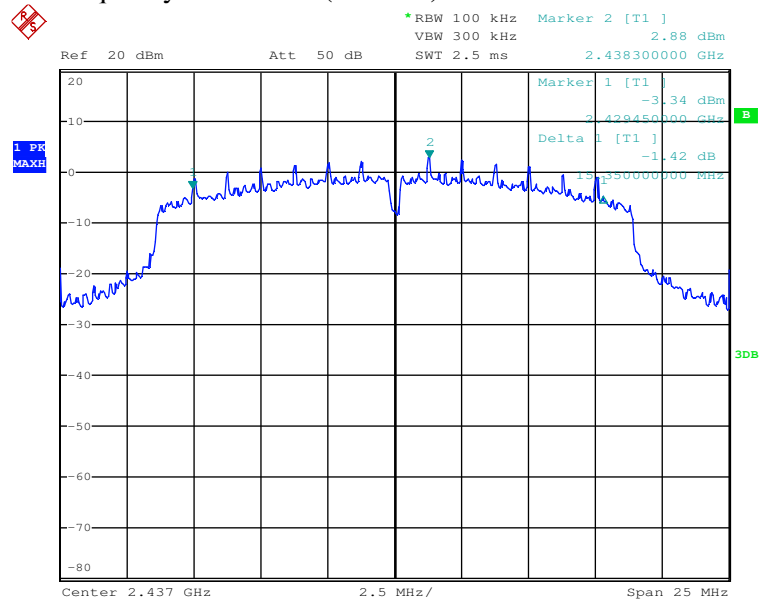

Prüfbericht - Nr.:

50104295 001

Seite 6 von 43

Test Report No.

Page 6 of 43

TX frequency: 2437MHz (802.11n)