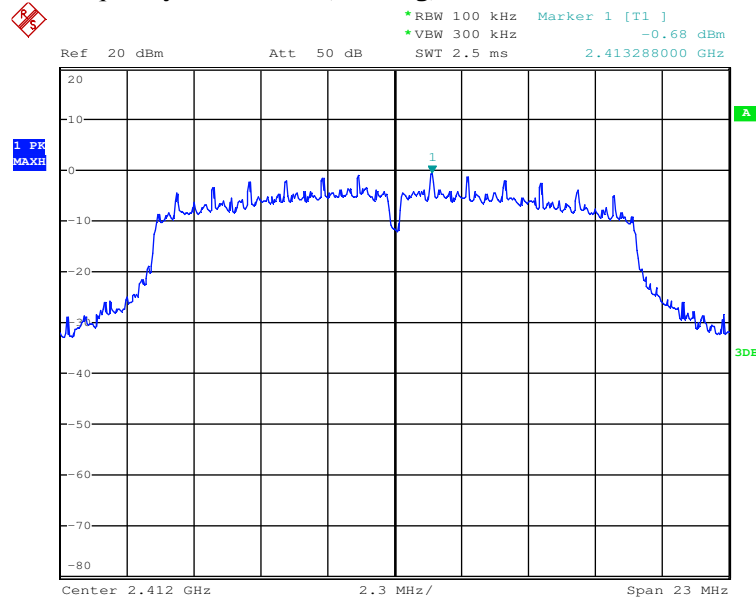

Prüfbericht - Nr.:

50104295 001

Seite 12 von 43

Test Report No.

Page 12 of 43

TX frequency: 2412MHz (802.11g)