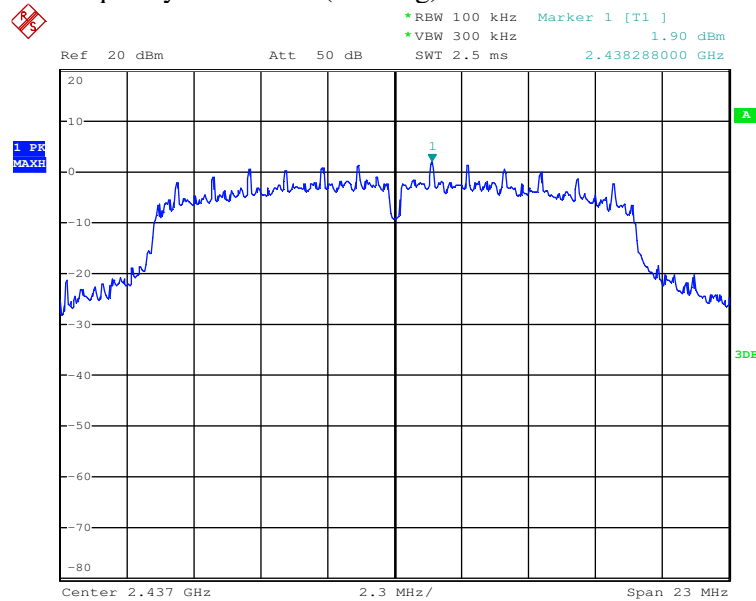

Seite 12 von 43

Test Report No.

Page 12 of 43

TX frequency: 2412MHz (802.11g)

Date: 24.OCT.2017 16:36:57

TX frequency: 2437MHz (802.11g)

Date: 24.OCT.2017 16:37:58

Prüfbericht - Nr.: