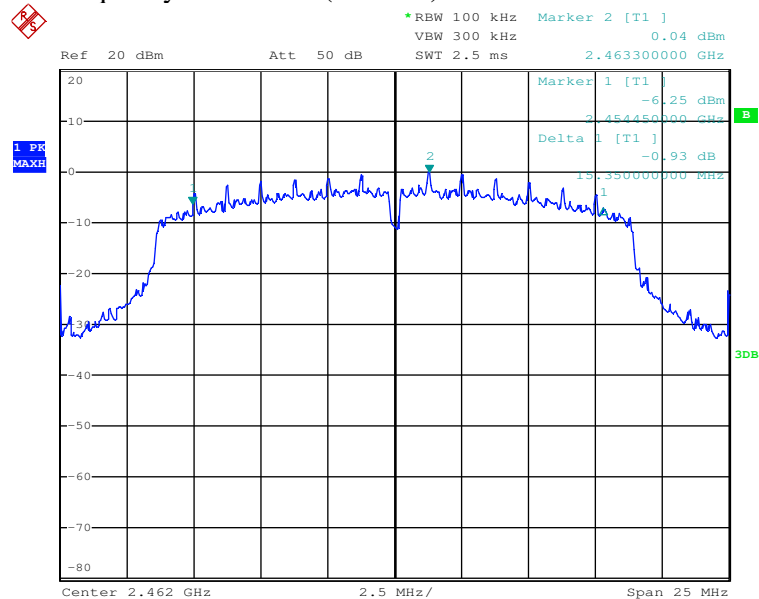

Seite 6 von 43

Test Report No.

Page 6 of 43

TX frequency: 2437MHz (802.11n)

Date: 24.OCT.2017 14:35:26

TX frequency: 2462MHz (802.11n)

Date: 24.OCT.2017 14:37:58

Prüfbericht - Nr.: