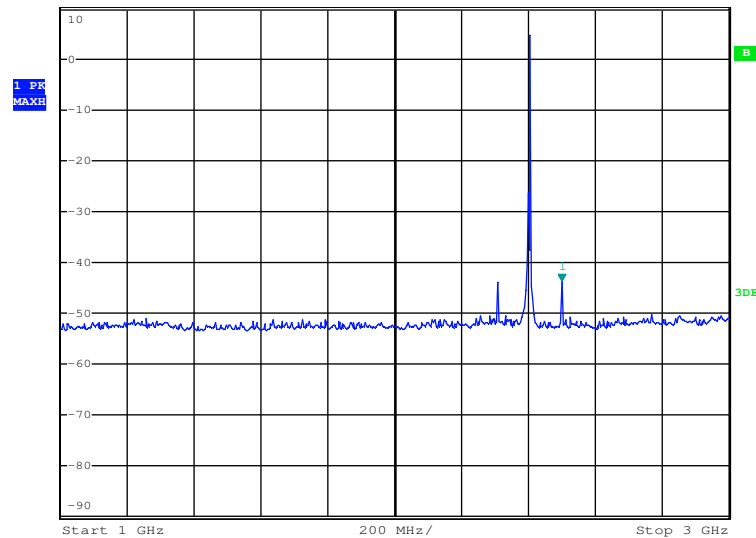

Date: 23.OCT.2017 15:38:27

Ref 10 dBm Att 40 dB RBW 100 kHz Marker 1 [T1]
VBW 300 kHz -43.74 dBm
SWT 200 ms 2.50000000 GHz