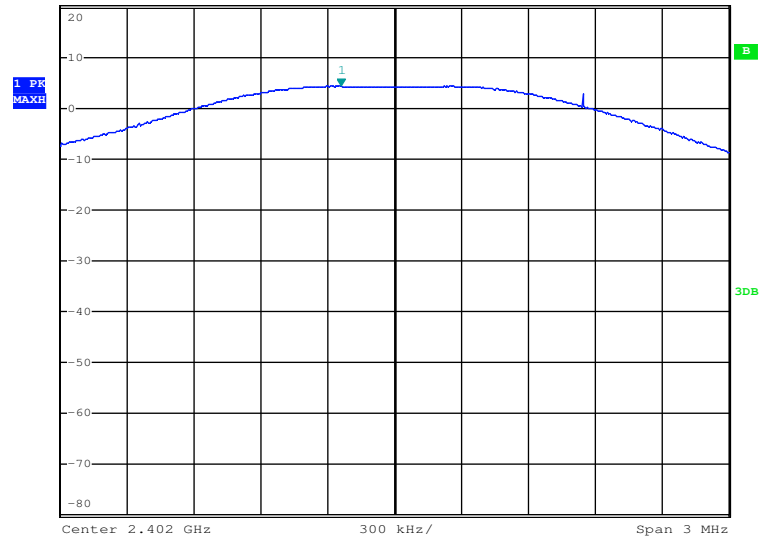

50104295 001

Seite 7 von 43

Test Report No.

Page 7 of 43

Maximum Conducted Output Power

TX frequency: 2402MHz (BLE)

Ref 20 dBm Att 50 dB RBW 1 MHz Marker 1 [T1] 4.31 dBm
VBW 3 MHz SWT 2.5 ms 2.401760000 GHz