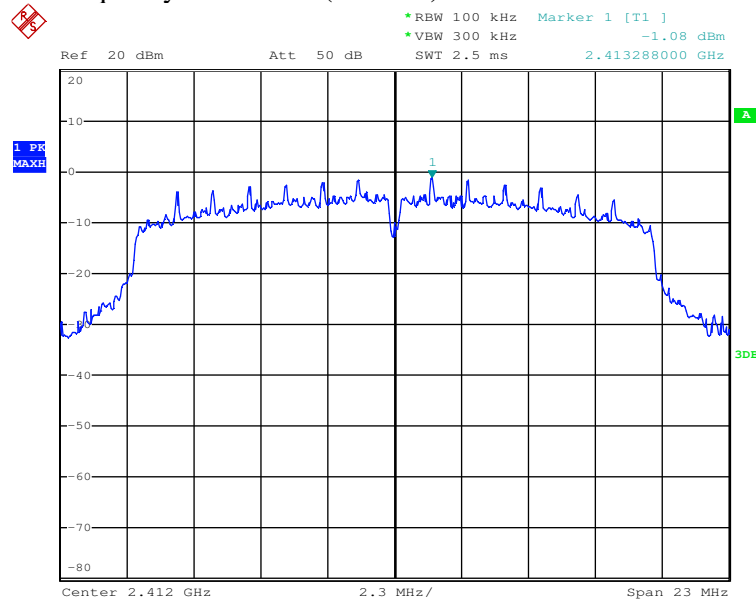

50104295 001

Seite 13 von 43

Test Report No.

Page 13 of 43

TX frequency: 2462MHz (802.11g)

Date: 24.OCT.2017 16:38:47

TX frequency: 2412MHz (802.11n)

Date: 24.OCT.2017 16:54:43