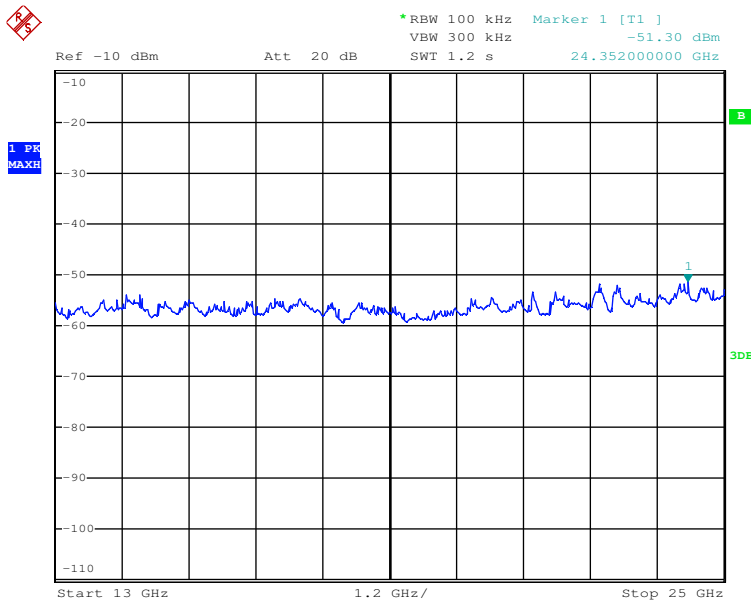

TX frequency: 2412MHz (802.11g)

Date: 24.OCT.2017 16:29:22

Date: 24.OCT.2017 16:31:02

Prüfbericht - Nr.: 50104295 001
Test Report No.

Seite 31 von 43
Page 31 of 43

Date: 24.OCT.2017 16:32:00

Date: 24.OCT.2017 16:32:52