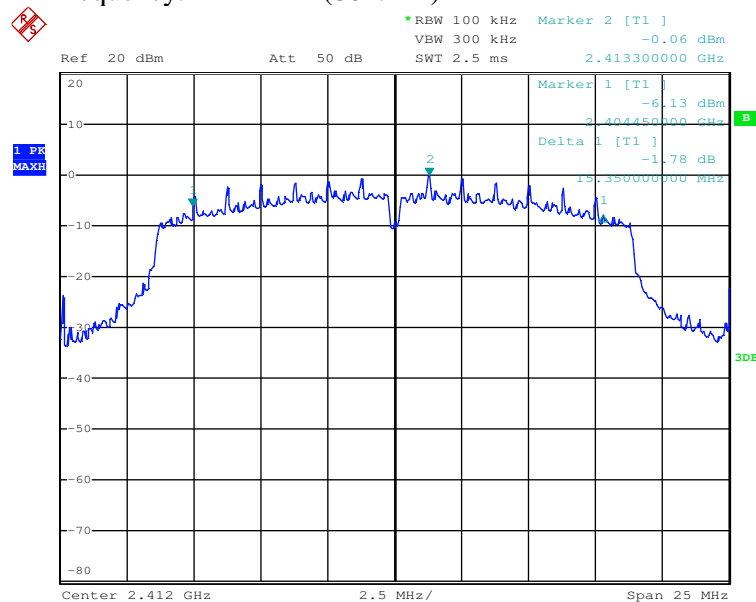

Test Report No.

Page 5 of 43

TX frequency: 2462MHz (802.11g)

Date: 24.OCT.2017 14:18:11

TX frequency: 2412MHz (802.11n)

Date: 24.OCT.2017 14:33:28

Prüfbericht - Nr.:

50104295 001