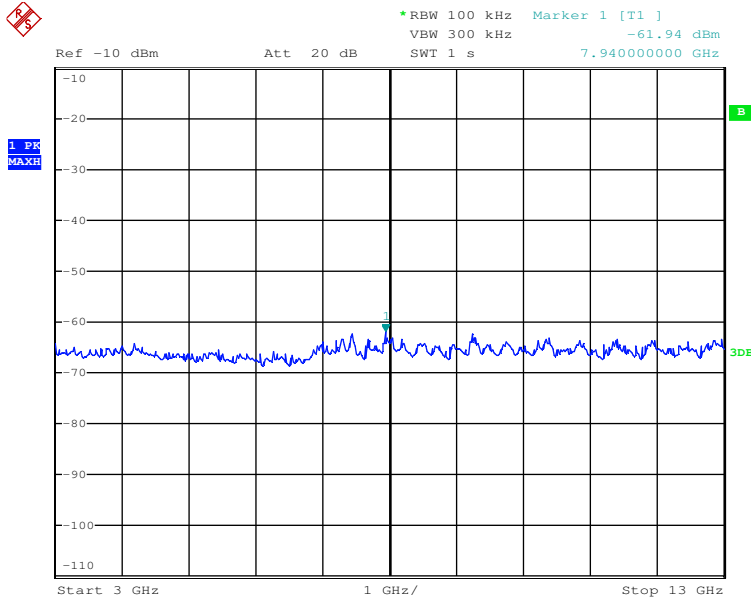

TX frequency: 2412MHz (802.11g)

Date: 24.OCT.2017 16:29:22

Date: 24.OCT.2017 16:31:02

Prüfbericht - Nr.: 50104295 001
Test Report No.

Seite 31 von 43
Page 31 of 43

Date: 24.OCT.2017 16:32:00

Date: 24.OCT.2017 16:32:52