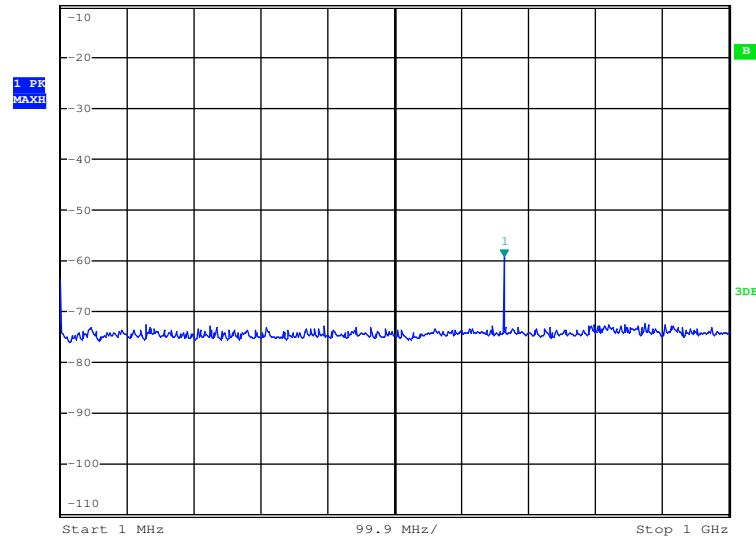

Prüfbericht - Nr.:

50104295 001

Seite 15 von 43

Test Report No.

Page 15 of 43

Conducted Spurious Emissions

TX frequency: 2402MHz (BLE)

Ref -10 dBm Att 20 dB RBW 100 kHz Marker 1 [T1]
VBW 300 kHz -59.13 dBm
SWT 100 ms 664.33600000 MHz