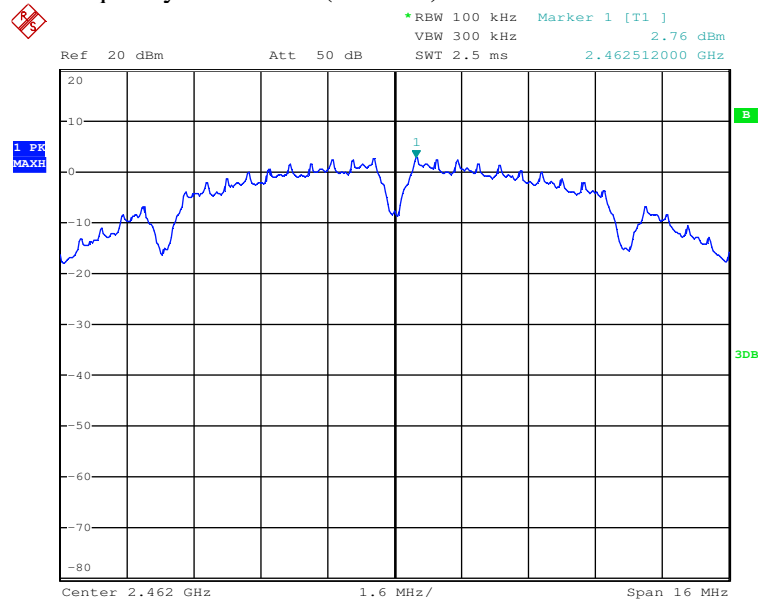

Test Report No.

Page 11 of 43

TX frequency: 2437MHz (802.11b)

Date: 24.OCT.2017 16:03:36

TX frequency: 2462MHz (802.11b)

Date: 24.OCT.2017 16:05:53

Prüfbericht - Nr.:

50104295 001