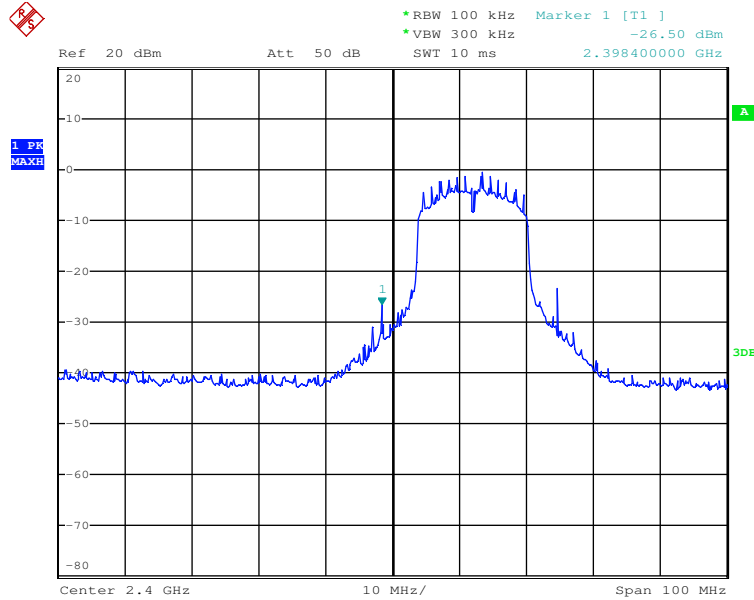

Prüfbericht - Nr.:

50104295 001

Seite 32 von 43

Test Report No.

Page 32 of 43