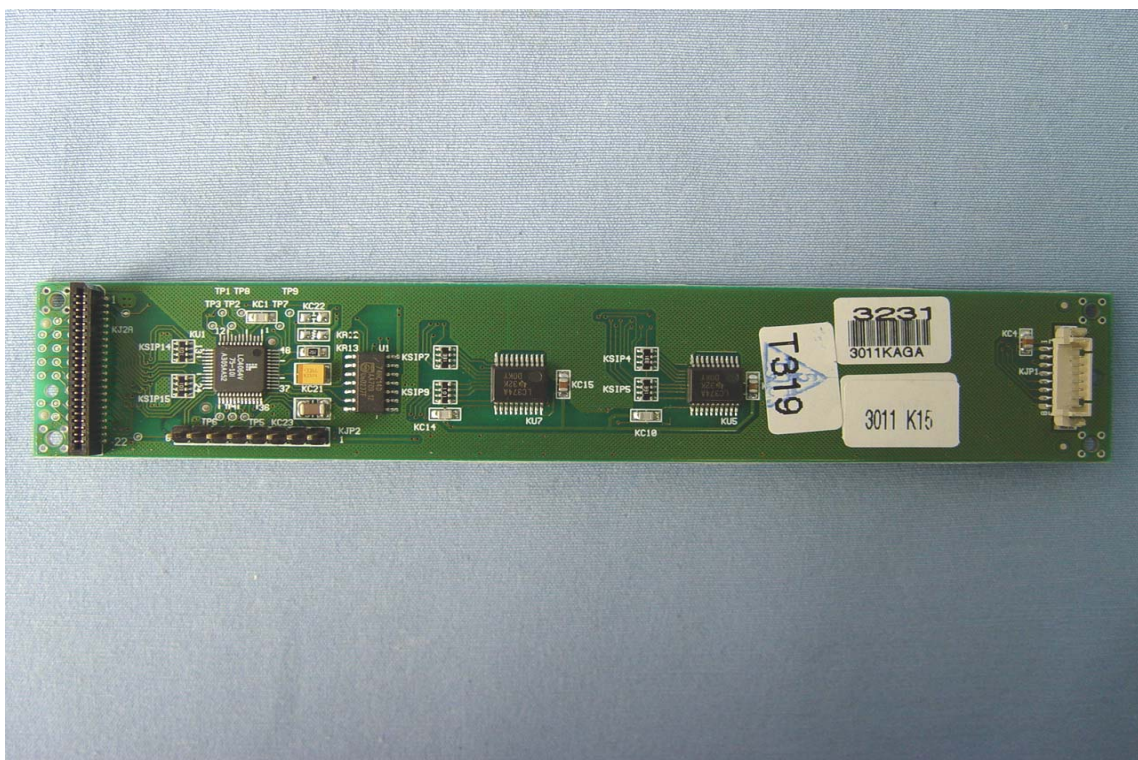

INTERNAL PHOTOGRAPHS OF EUT

NVR-2028

IV-810VS