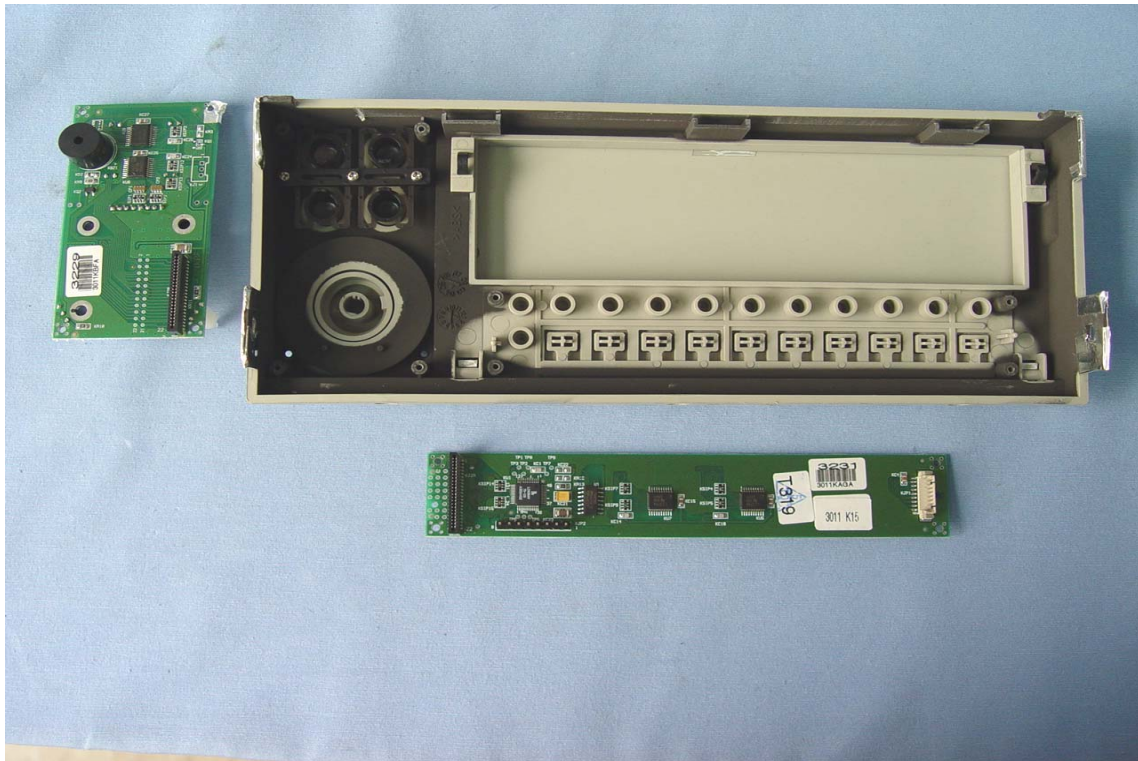

INTERNAL PHOTOGRAPHS OF EUT

NVR-2028

IV-810VS