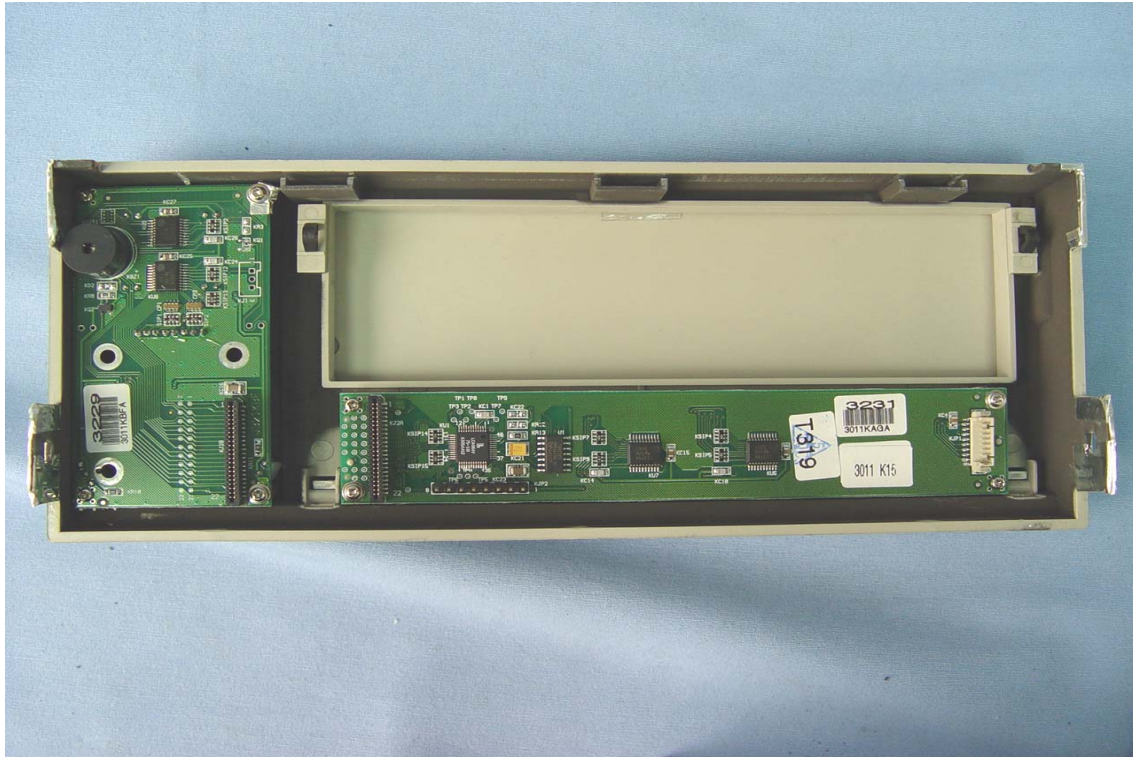

INTERNAL PHOTOGRAPHS OF EUT

NVR-2028

IV-810VS