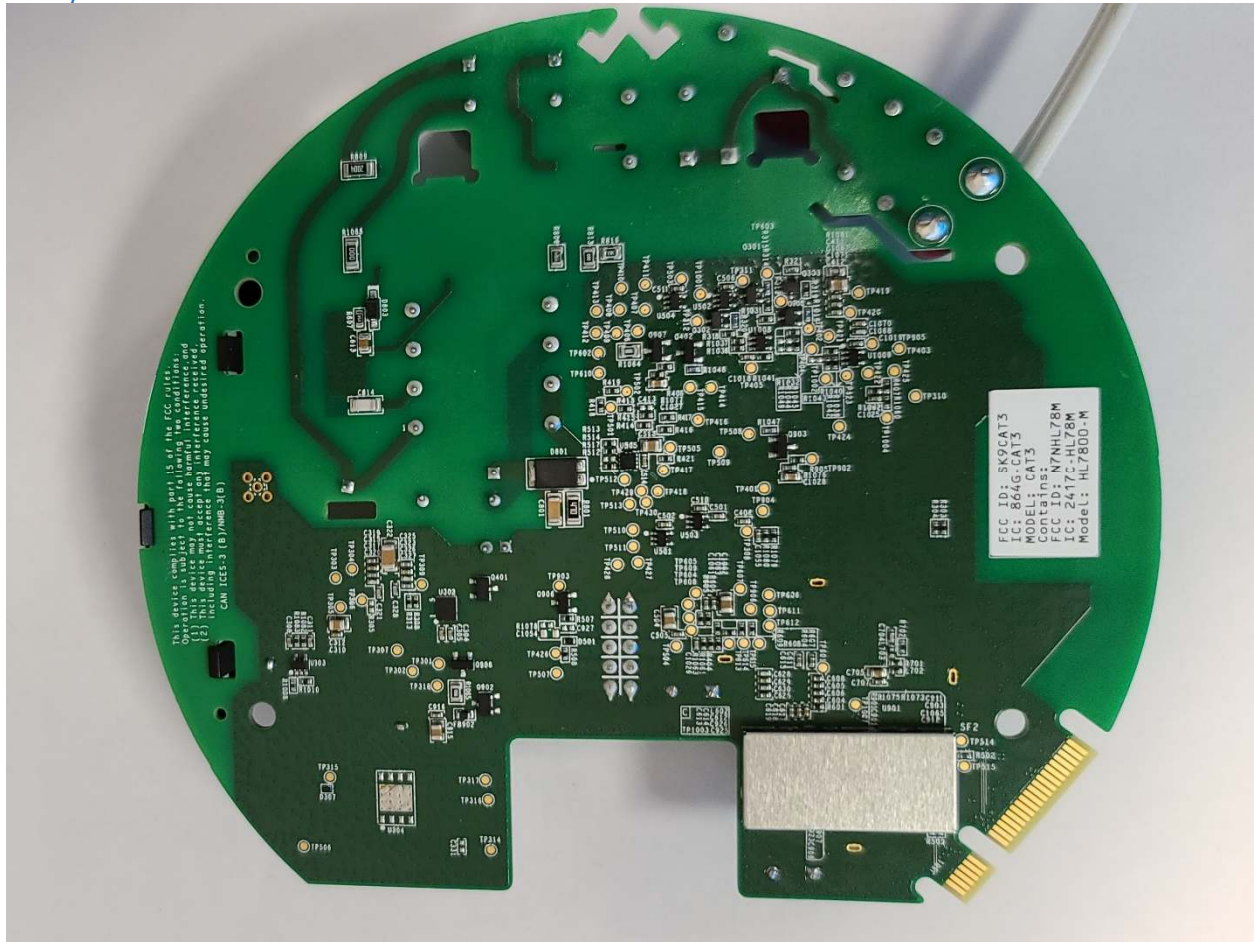

CAT3
Module Label Photos

FCC/ISED ID and Interference Statement Label Location

FCC/ISED ID Information (close up)

FCC ID: SK9CAT3
IC: 864G-CAT3
MODEL: CAT3
Contains:
FCC ID: N7NHL78M
IC: 2417C-HL78M
Model: HL7800-M

FCC Interference Statement (close up)