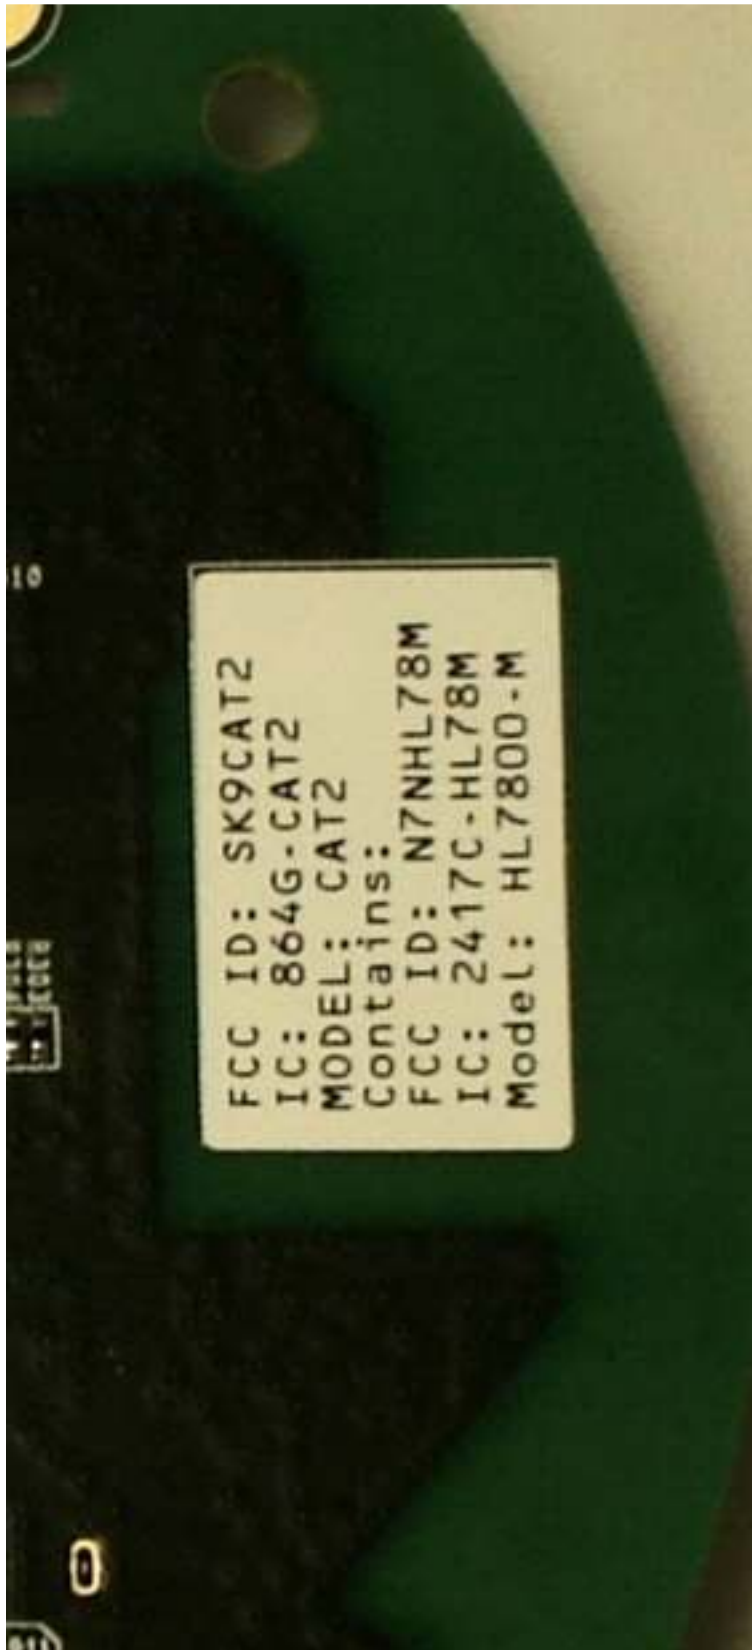

CAT2
Module Label Photos

FCC/ISED ID Information (close up)

FCC ID: SK9CAT2

IC: 864G-CAT2

MODEL: CAT2

Contains:

FCC ID: N7NHL78M

IC: 2417C-HL78M

Model: HL7800-M

FCC Interference Statement (close up)