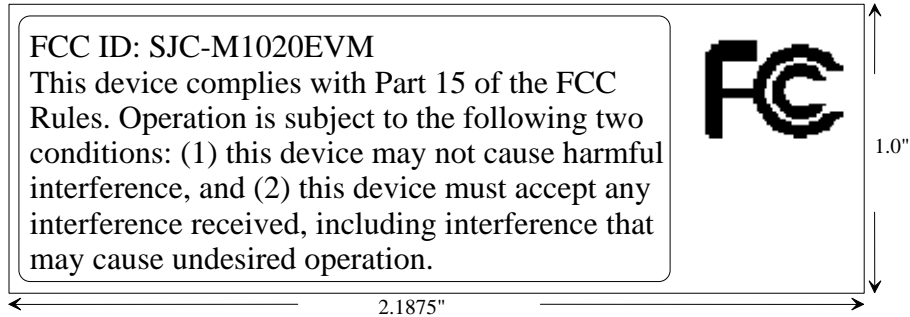

## EXHIBIT A - FCC ID LABEL INFORMATION

---

### Proposed FCC ID Label

Specifications: Text is black or white in color and is left justified. Labels are silk-screened and shall be “permanently affixed” at a conspicuous location on the EUT.