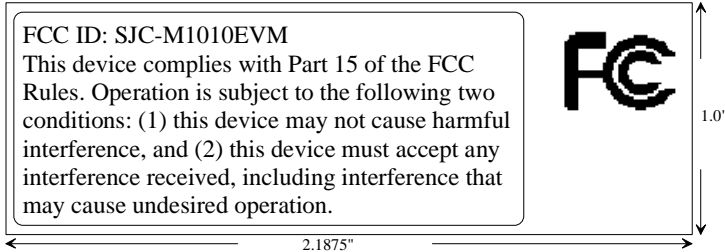

EXHIBIT A - FCC ID LABEL INFORMATION

Proposed FCC ID Label

Specifications: Text is black or white in color and is left justified. Labels are silk-screened and shall be “permanently affixed” at a conspicuous location on the EUT.

Proposed Label Location on EUT

Bottom View of EUT / FCC ID Label