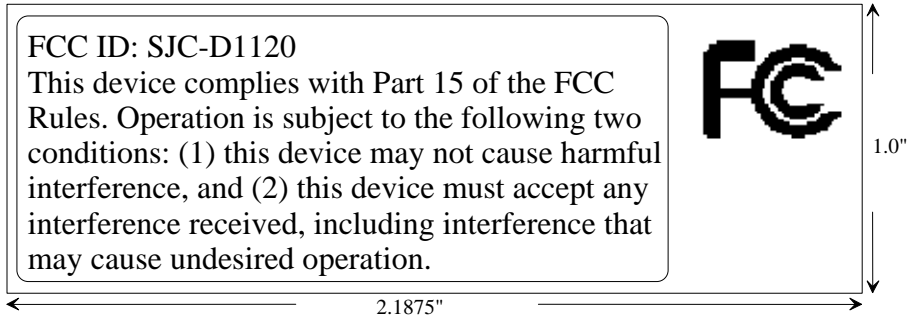

EXHIBIT A - FCC ID LABEL INFORMATION

Proposed FCC ID Label

Specifications: Text is black or white in color and is left justified. Labels are silk-screened and shall be “permanently affixed” at a conspicuous location on the EUT.

Proposed Label Location on EUT

Chassis Rear View/FCC ID Label