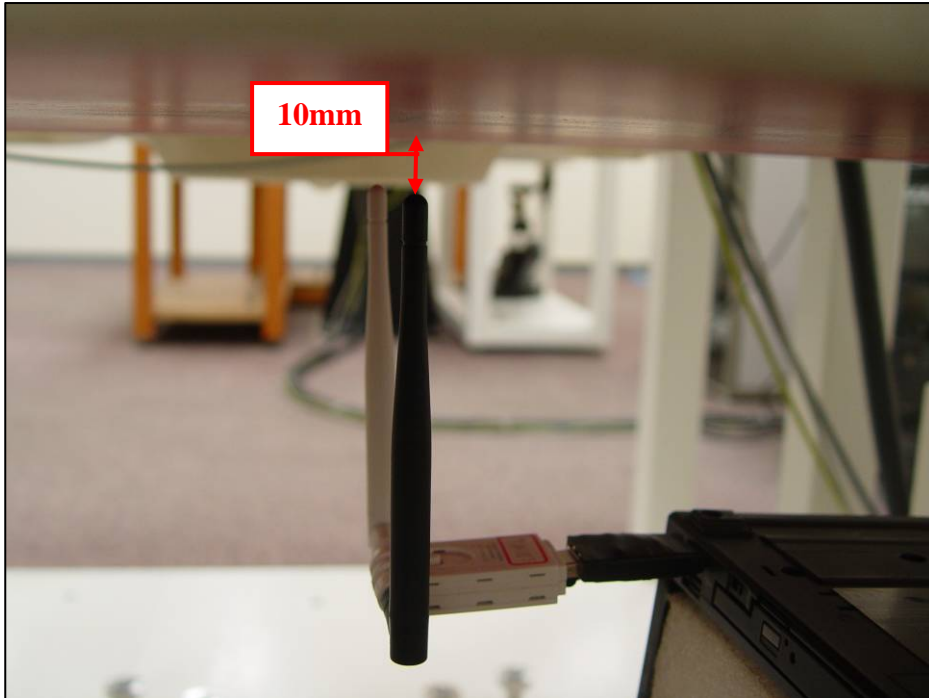

Test modes:

(1) Horizontal Down:

(1-1) Horizontal Down 180

(1-2) Horizontal Down Down90

(1-3) Horizontal Down Up90

(2) Horizontal Up:

(2-1) Horizontal Up 180

(2-2) Horizontal Up Down90

(2-3) Horizontal Up Up90

(3) Vertical Front:

(3-1) Vertical Front 180

(3-2) Vertical Front Up90

Vertical Back:

(4-1) Vertical Back 180

(4-2) Vertical Back Down90

USB extension cable:

Length is ≤ 5 cm (including connector)

10. EUT PHOTOS