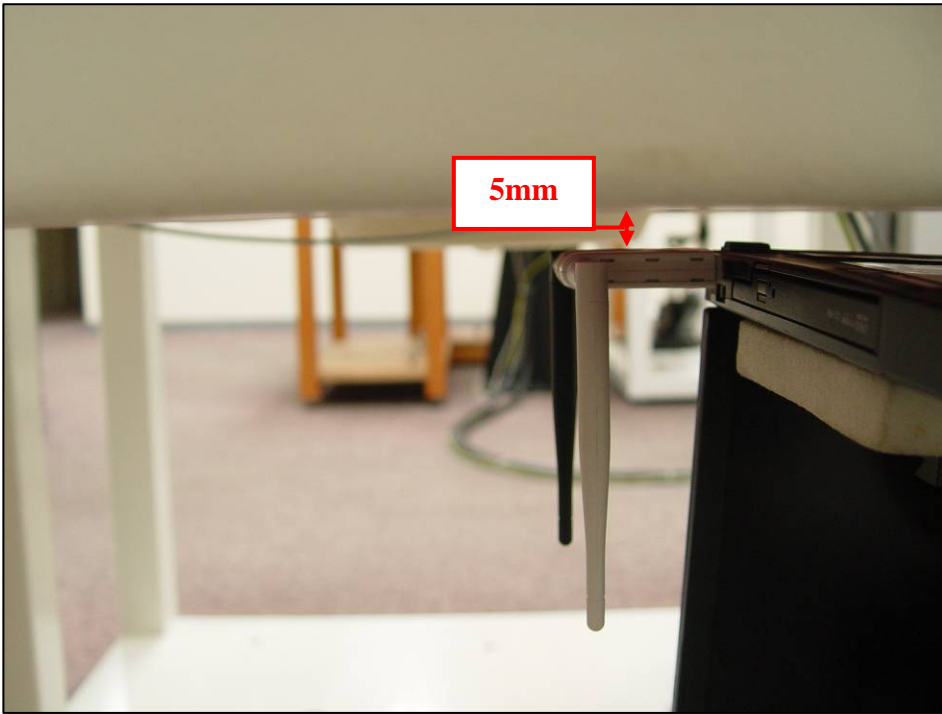

Test modes:

(1) Horizontal Down:

(1-1) Horizontal Down 180

(1-2) Horizontal Down Down90

(1-3) Horizontal Down Up90

(2) Horizontal Up:

(2-1) Horizontal Up 180

(2-2) Horizontal Up Down90

(2-3) Horizontal Up Up90

(3) Vertical Front:

(3-1) Vertical Front 180

(3-2) Vertical Front Up90

Vertical Back:

(4-1) Vertical Back 180

(4-2) Vertical Back Down90

USB extension cable:

Length is ≤ 5 cm (including connector)

10. EUT PHOTOS