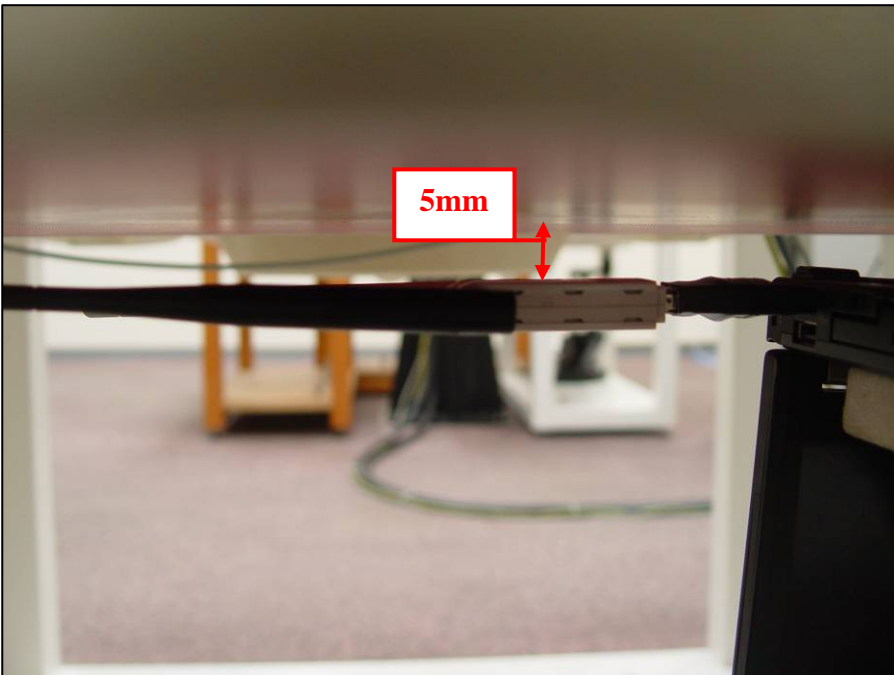

Test modes:

(1) Horizontal Down:

(1-1) Horizontal Down 180

(1-2) Horizontal Down Down90

(1-3) Horizontal Down Up90

(2) Horizontal Up:

(2-1) Horizontal Up 180

(2-2) Horizontal Up Down90

(2-3) Horizontal Up Up90

(3) Vertical Front:

(3-1) Vertical Front 180

(3-2) Vertical Front Up90

Vertical Back:

(4-1) Vertical Back 180

(4-2) Vertical Back Down90

USB extension cable:

Length is ≤ 5 cm (including connector)

10. EUT PHOTOS