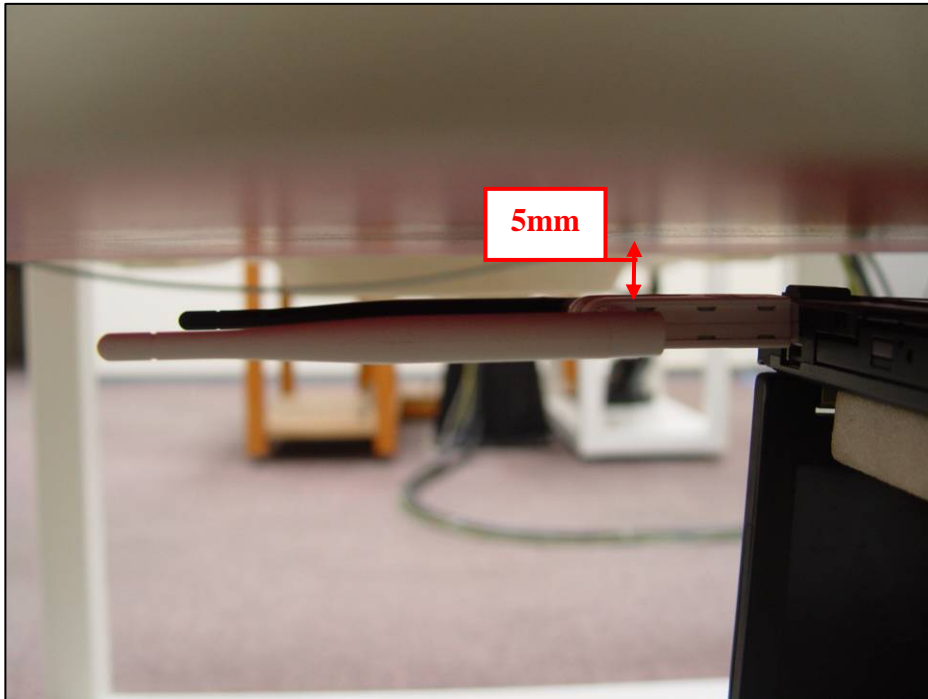

Test modes:

(1) Horizontal Down:

(1-1) Horizontal Down 180

(1-2) Horizontal Down Down90

(1-3) Horizontal Down Up90

(2) Horizontal Up:

(2-1) Horizontal Up 180

(2-2) Horizontal Up Down90

(2-3) Horizontal Up Up90

(3) Vertical Front:

(3-1) Vertical Front 180

(3-2) Vertical Front Up90

Vertical Back:

(4-1) Vertical Back 180

(4-2) Vertical Back Down90

USB extension cable:

Length is ≤ 5 cm (including connector)

10. EUT PHOTOS