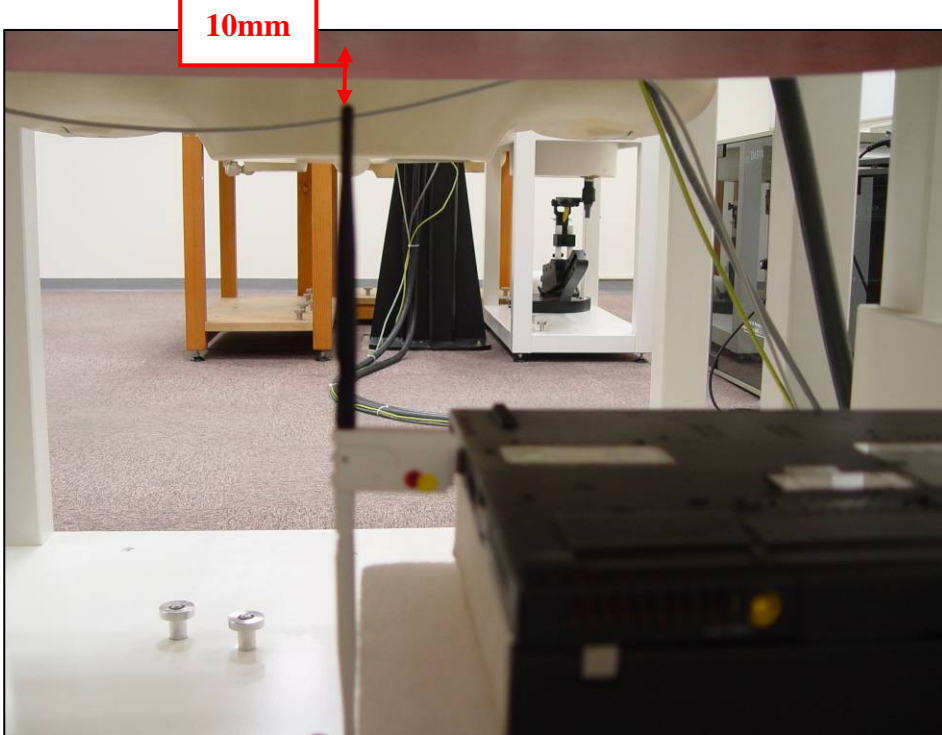

(2-3) Horizontal Up Up90

(3) Vertical Front:

(3-1) Vertical Front 180

(3-2) Vertical Front Up90

Vertical Back:

(4-1) Vertical Back 180

(4-2) Vertical Back Down90

USB extension cable:

Length is ≤ 5 cm (including connector)

10. EUT PHOTOS