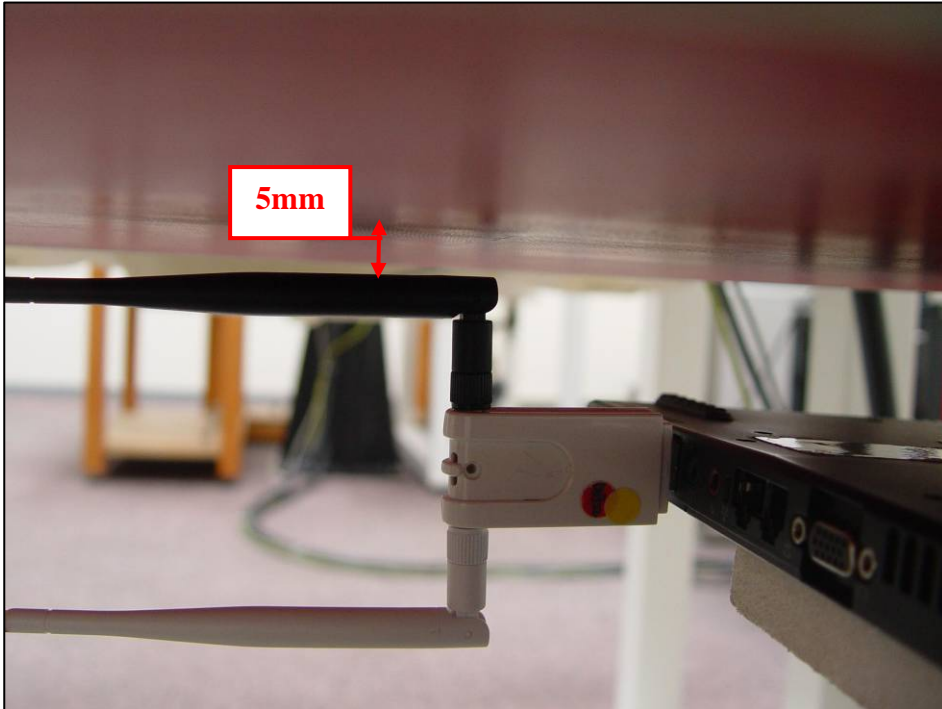

(2-3) Horizontal Up Up90

(3) Vertical Front:

(3-1) Vertical Front 180

(3-2) Vertical Front Up90

Vertical Back:

(4-1) Vertical Back 180

(4-2) Vertical Back Down90

USB extension cable:

Length is ≤ 5 cm (including connector)

10. EUT PHOTOS