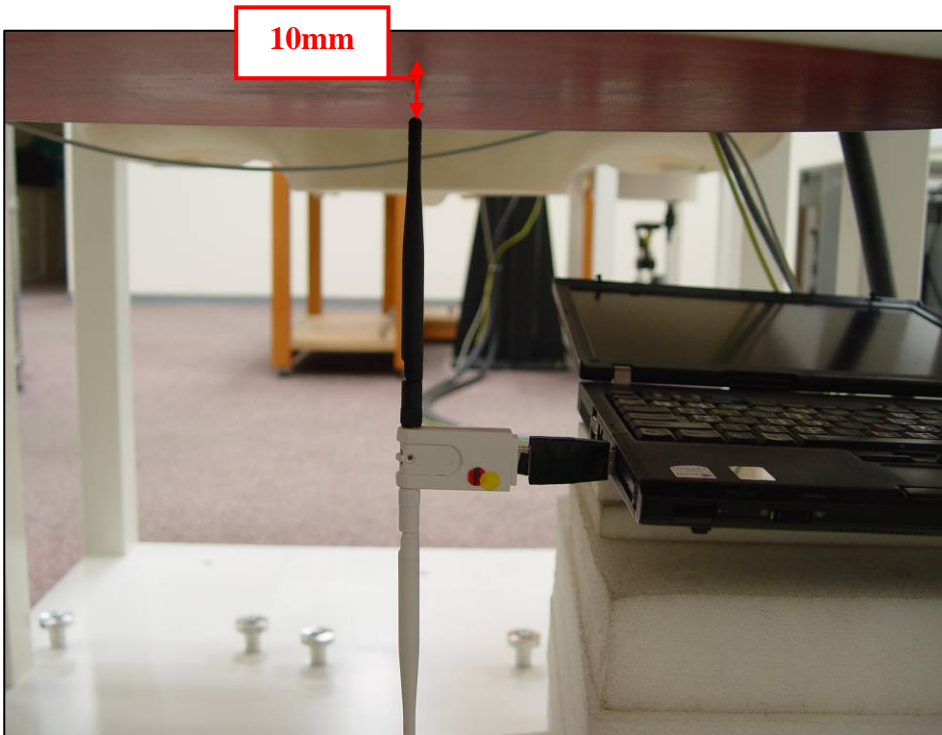

(2-3) Horizontal Up Up90

(3) Vertical Front:

(3-1) Vertical Front 180

(3-2) Vertical Front Up90

Vertical Back:

(4-1) Vertical Back 180

(4-2) Vertical Back Down90

USB extension cable:

Length is ≤ 5 cm (including connector)

10. EUT PHOTOS