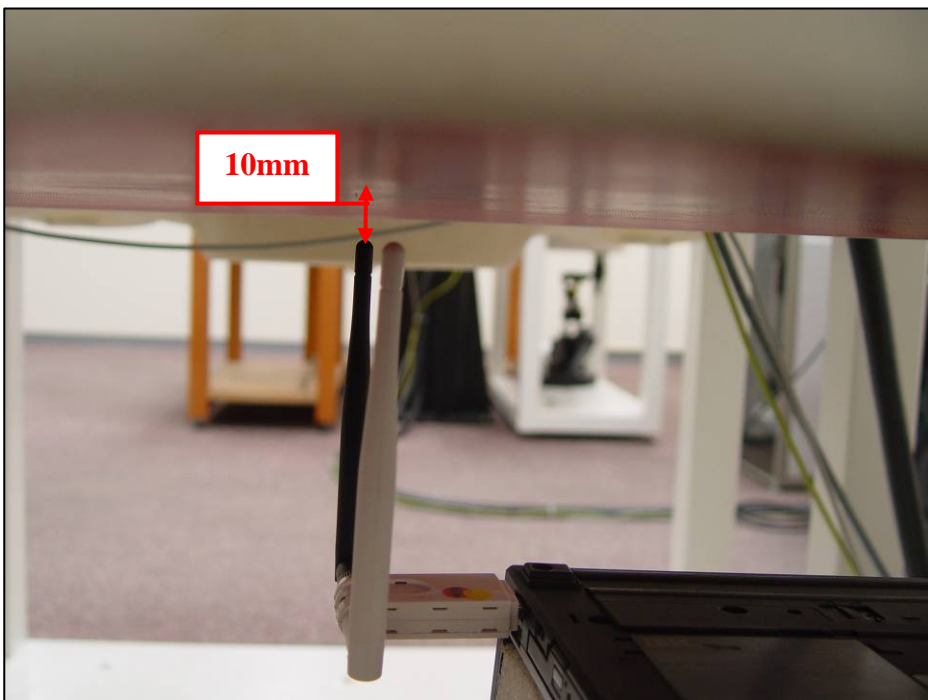

Test modes:

(1) Horizontal Down:

(1-1) Horizontal Down 180

(1-2) Horizontal Down Down90

(1-3) Horizontal Down Up90

(2) Horizontal Up:

(2-1) Horizontal Up 180

(2-2) Horizontal Up Down90

(2-3) Horizontal Up Up90

(3) Vertical Front:

(3-1) Vertical Front 180

(3-2) Vertical Front Up90

Vertical Back:

(4-1) Vertical Back 180

(4-2) Vertical Back Down90

USB extension cable:

Length is ≤ 5 cm (including connector)

10. EUT PHOTOS