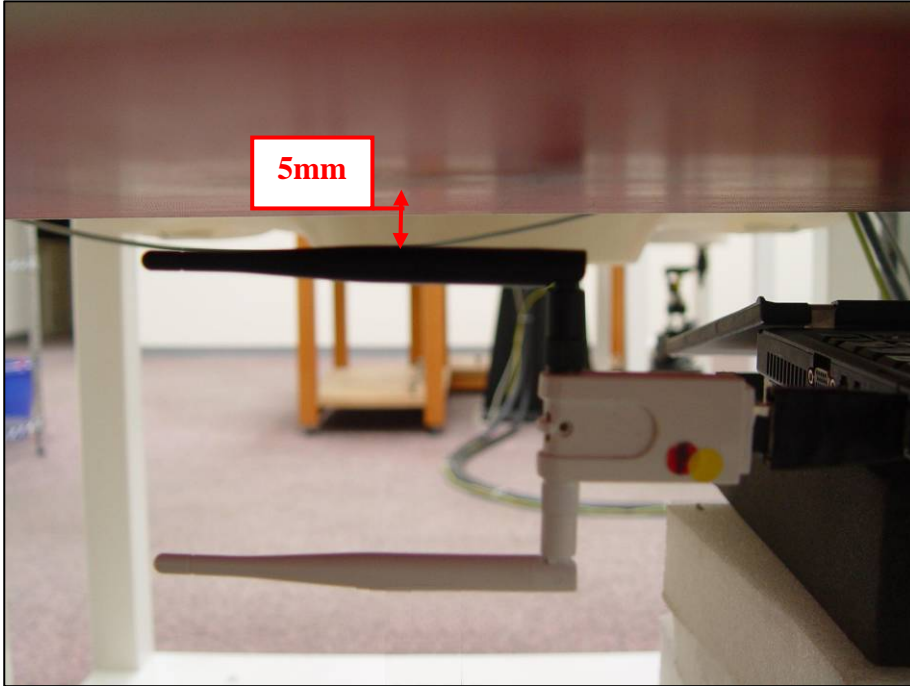

Test modes:

(1) Horizontal Down:

(1-1) Horizontal Down 180

(1-2) Horizontal Down Down90

(1-3) Horizontal Down Up90

(2) Horizontal Up:

(2-1) Horizontal Up 180

(2-2) Horizontal Up Down90

(2-3) Horizontal Up Up90

(3) Vertical Front:

(3-1) Vertical Front 180

(3-2) Vertical Front Up90

Vertical Back:

(4-1) Vertical Back 180

(4-2) Vertical Back Down90

USB extension cable:

Length is ≤ 5 cm (including connector)

10. EUT PHOTOS