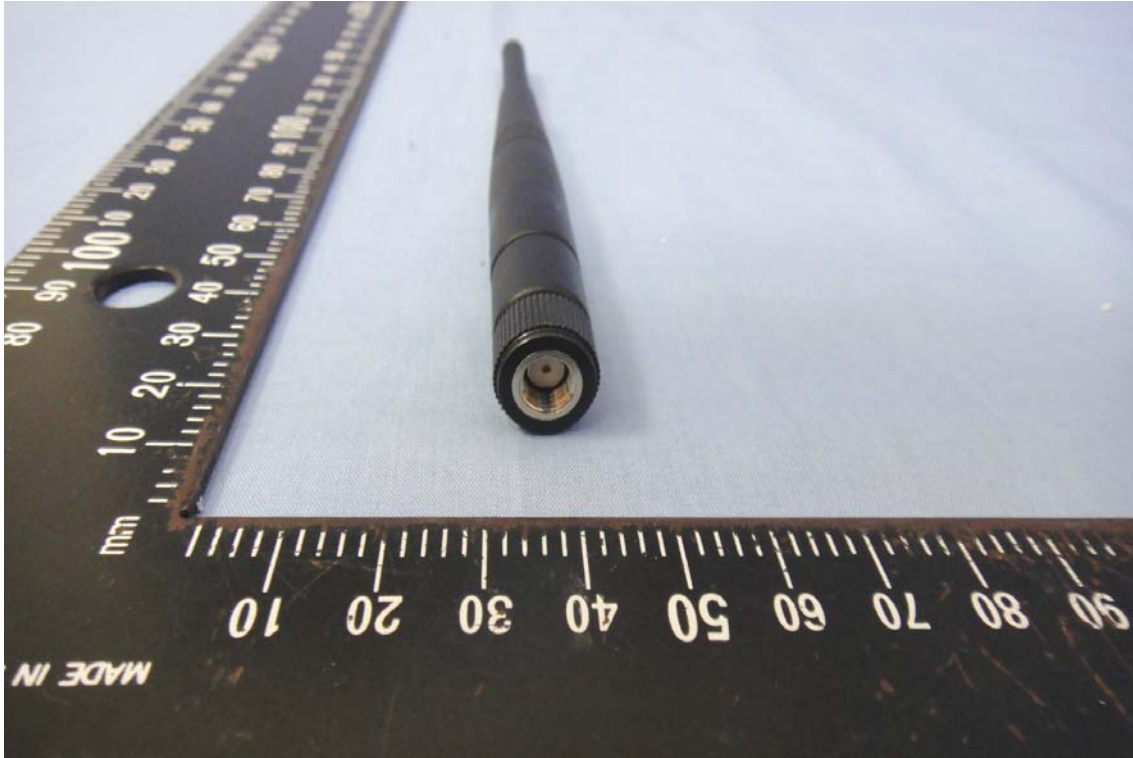

APPENDIX 1 - PHOTOGRAPHS OF EUT

EXTERNAL PHOTOGRAPHS OF EUT

Dipole Antenna

Power Adapter for SAW24-120-2000(EFFICIENCY LEVEL IV)

Power Adapter for SAW24-120-2000(EFFICIENCY LEVEL V)

Power Adapter for CG2412-B