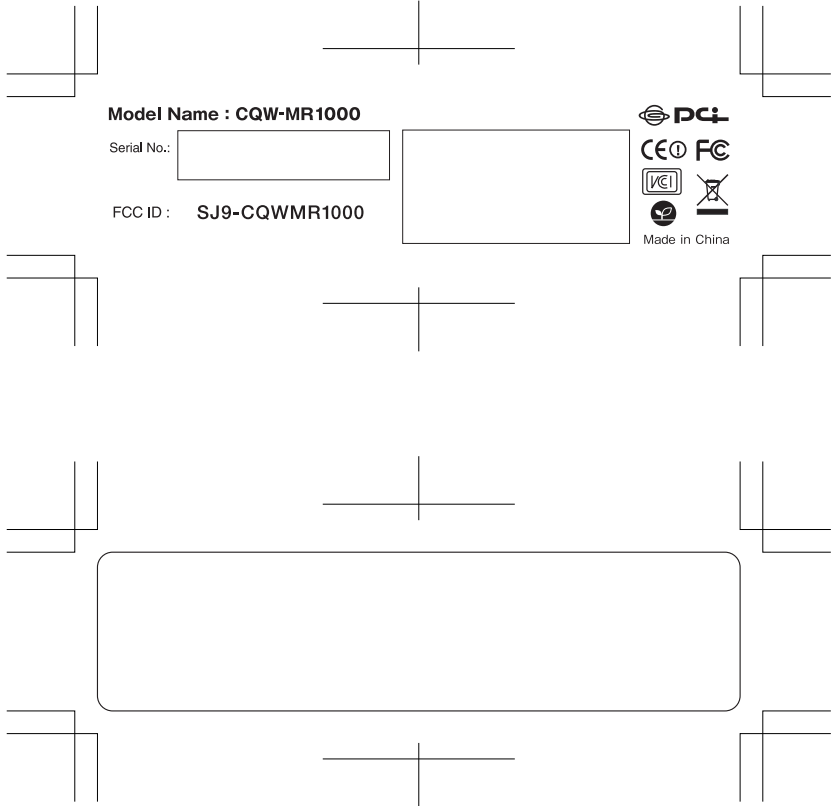

Letter : Black
Color of ground : Silver PANTONE 877C

85*21mm R 2mm*4