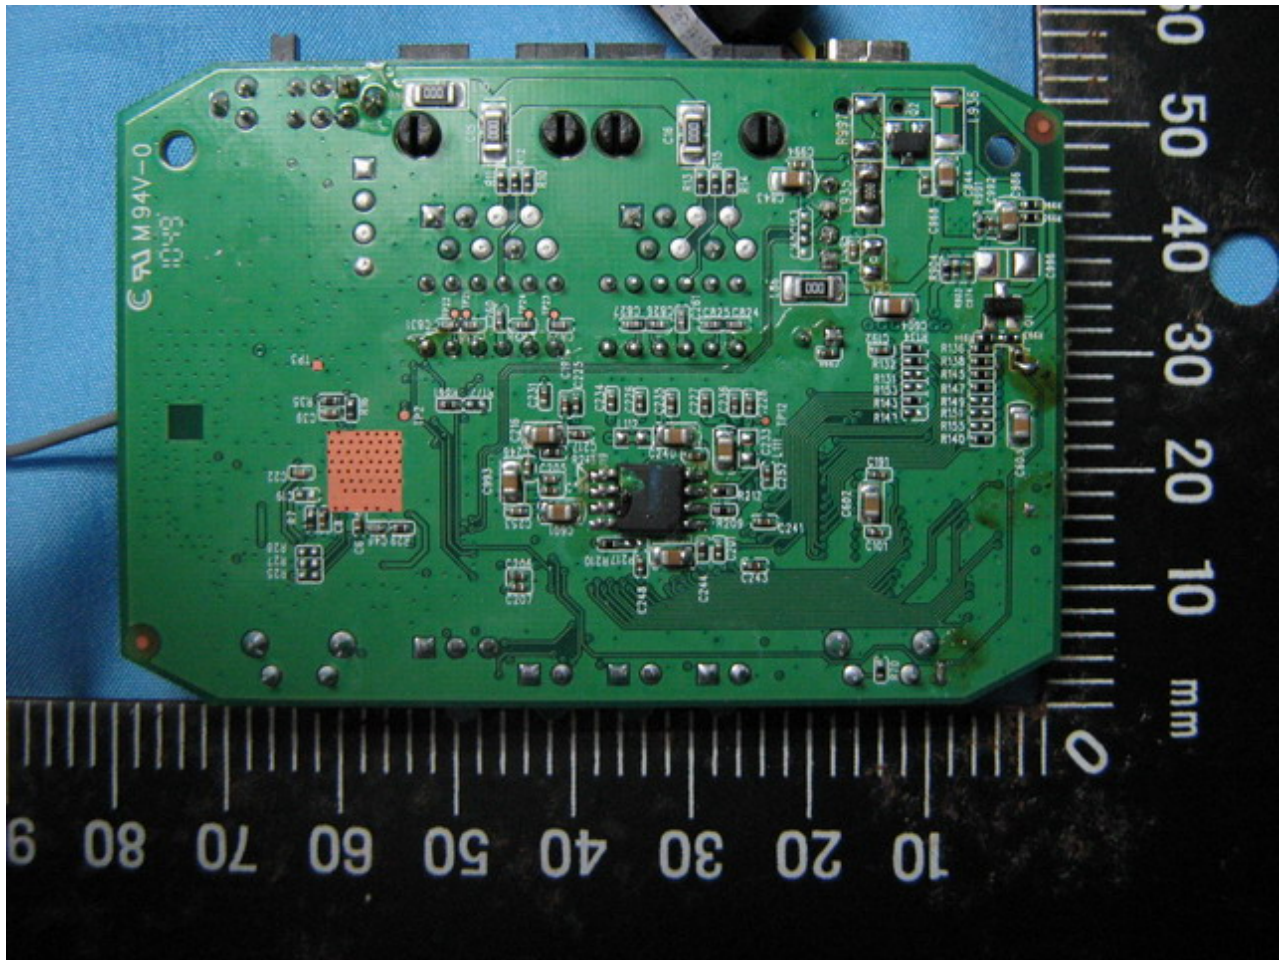

Internal Photo

Antenna(Model: EM-15)