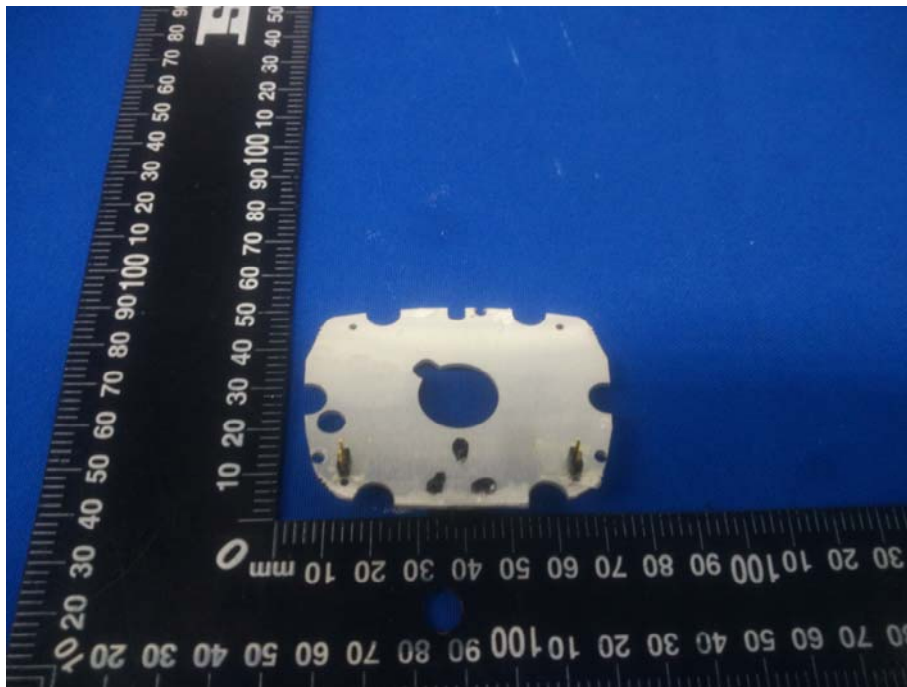

Appendix B: Photographs of EUT

Product: WiFi Camera

Model: WL892

Internal Photos

Antenna