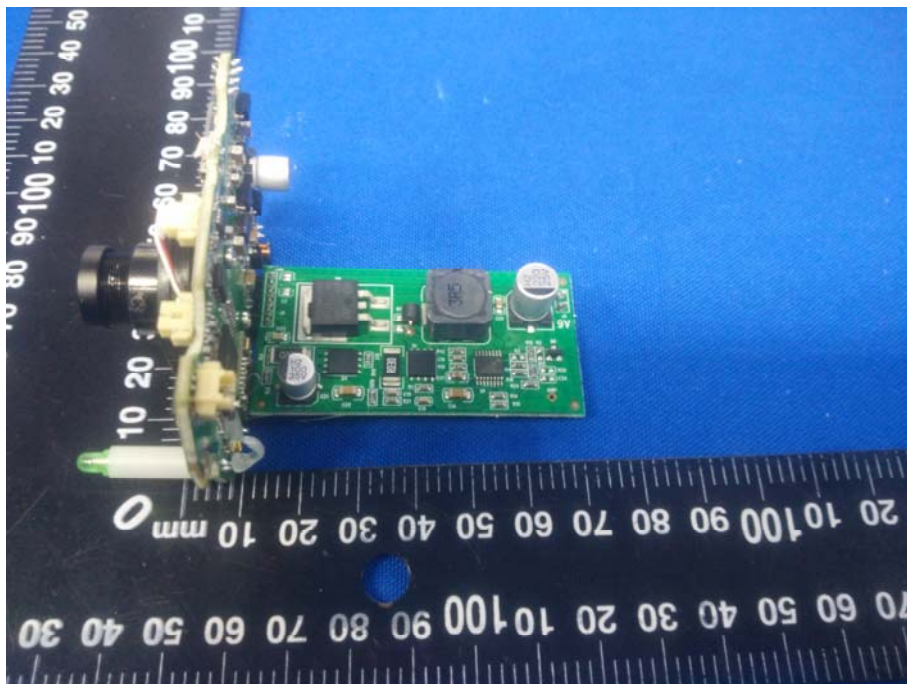

Appendix B: Photographs of EUT

Product: WiFi Camera

Model: WL892

Internal Photos

Antenna