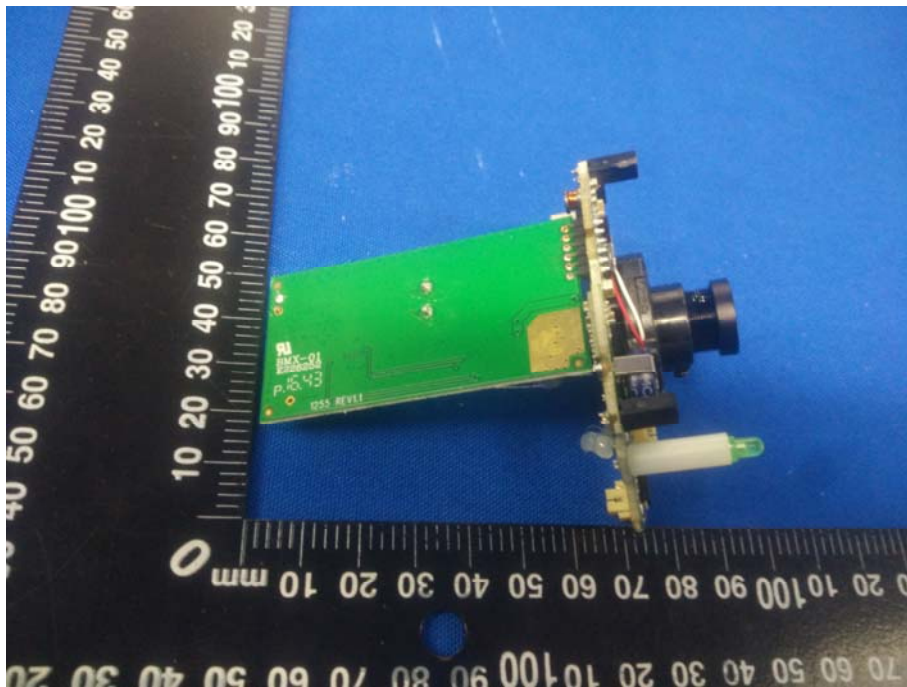

Appendix B: Photographs of EUT

Product: WiFi Camera

Model: WL892

Internal Photos

Antenna