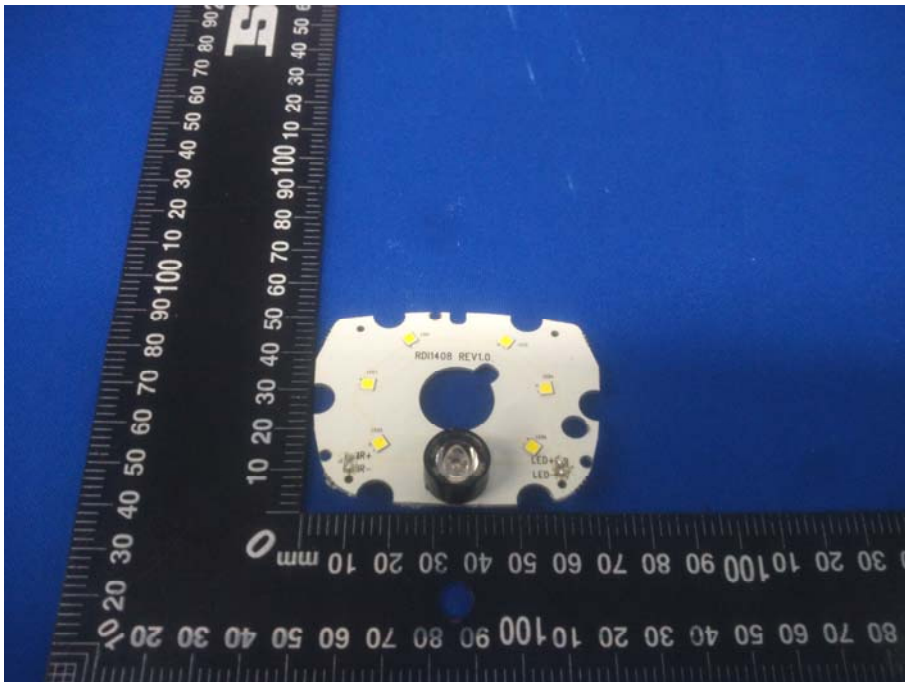

Appendix B: Photographs of EUT

Product: WiFi Camera

Model: WL892

Internal Photos

Antenna