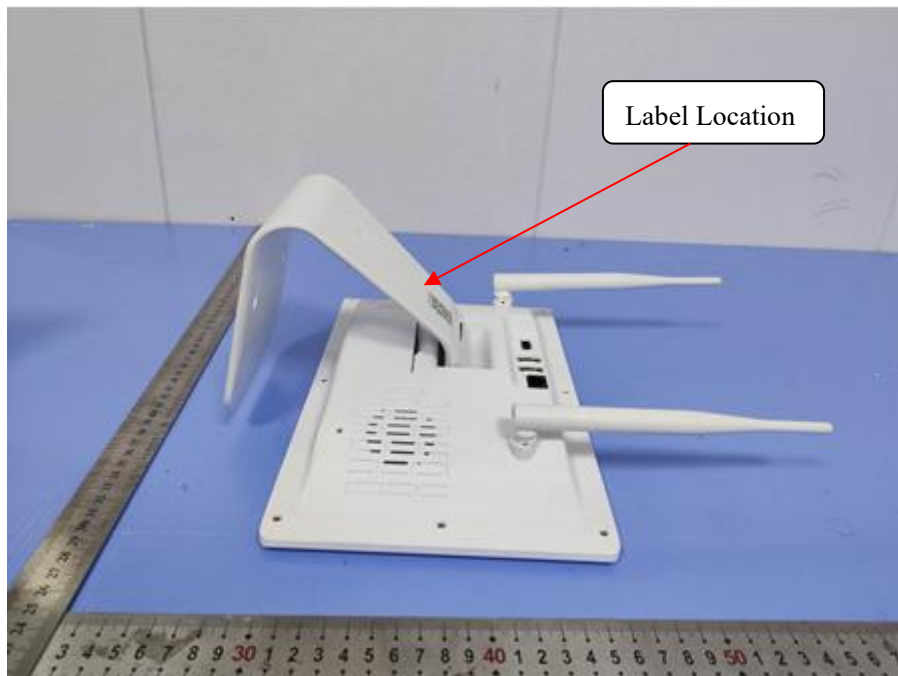

LABEL AND LOCATION

(Size: L5.0cm x W 2.2cm)

- Material: Tagboard
- Glue: adhesive sticker
- Font color: White
- Label color: Black