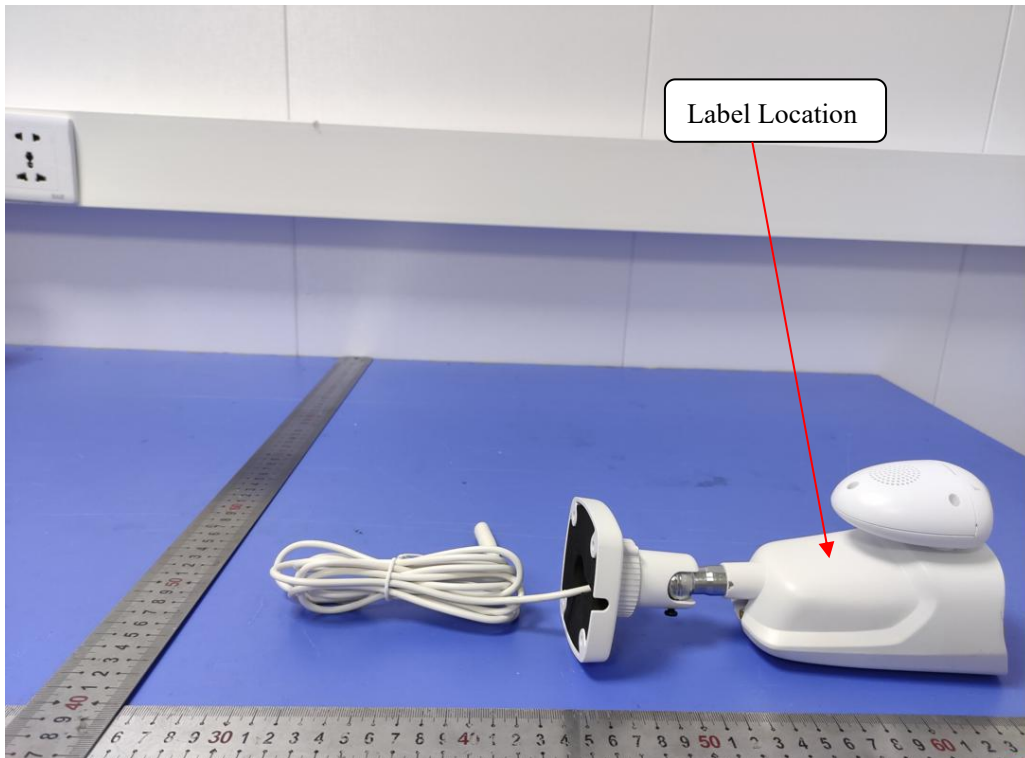

LABEL AND LOCATION

(Size: L5.0cm x W 2.2cm)

Material: Tagboard
Glue: adhesive sticker
Font color: White
Label color: Black