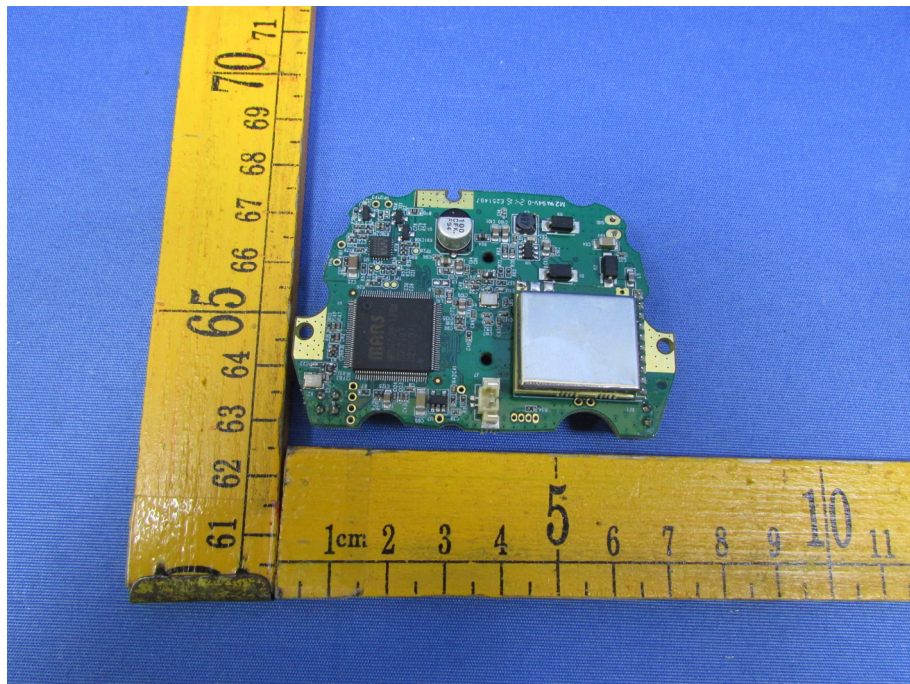

Model UDRC58HD - Internal Photos

Reference No.: WTS16S0756269E

zooming in part view below (add)