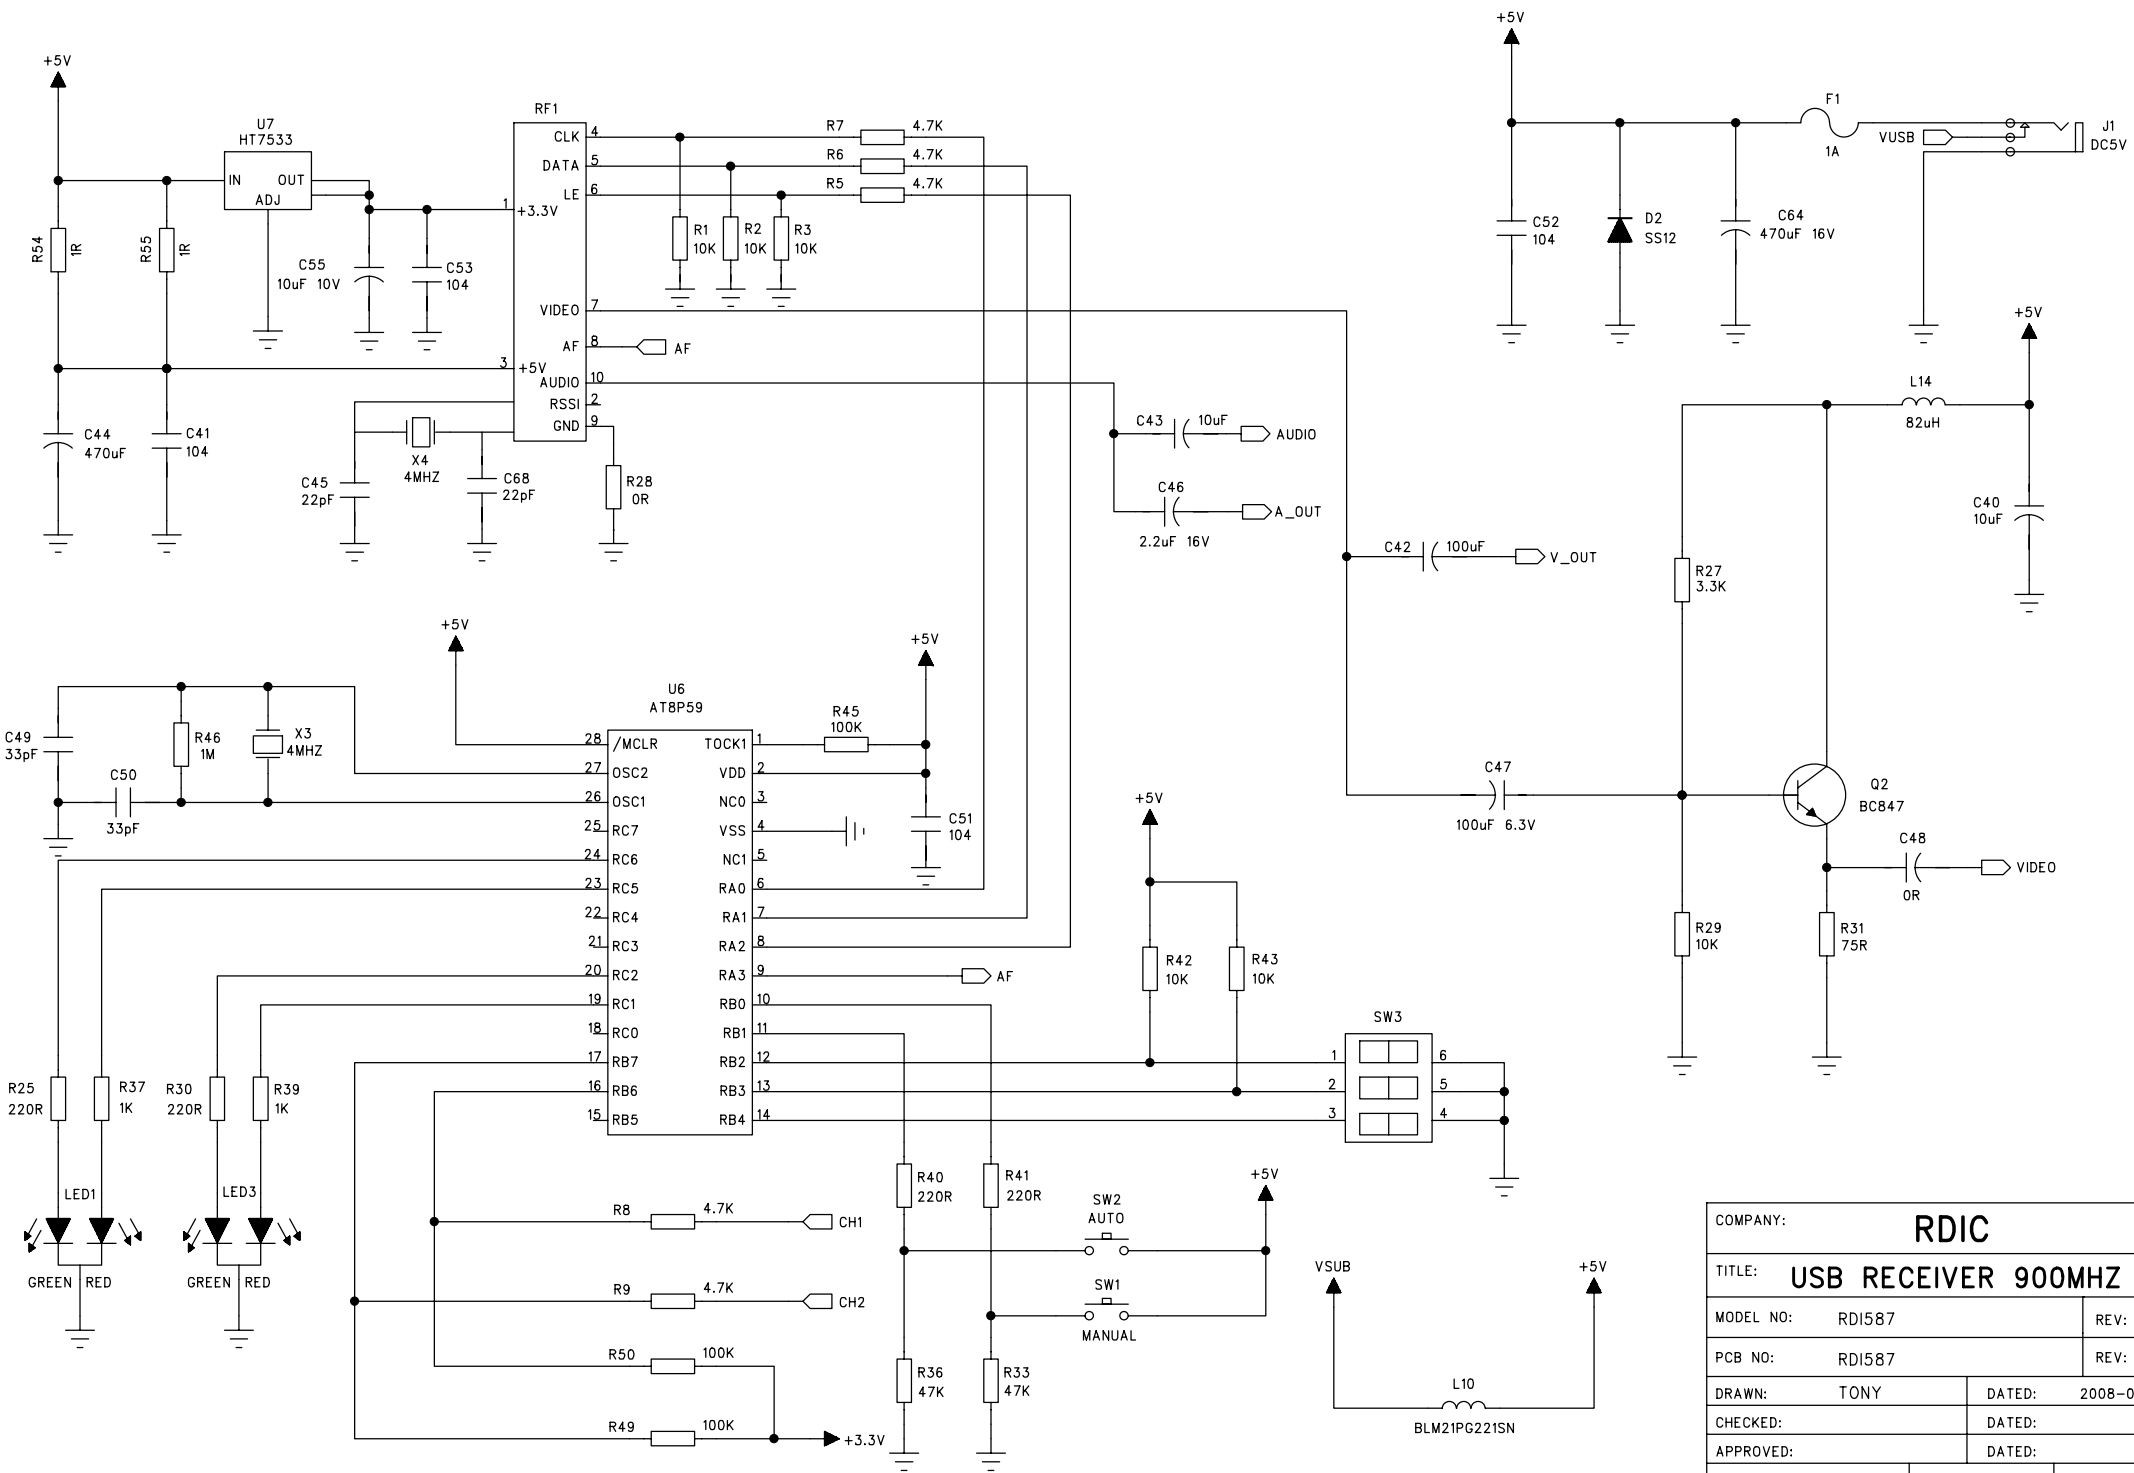

COMPANY:		RDIC	
TITLE:		USB RECEIVER 900MHZ	
MODEL NO:	RD1587	REV:	1.3
PCB NO:	RD1587	REV:	1.3
DRAWN:	TONY	DATED:	2008-09-01
CHECKED:		DATED:	
APPROVED:		DATED:	
SCALE:	1:1	SIZE:	A3
		SHEET:	2 OF 3

COMPANY:		RDIC	
TITLE:		USB RECEIVER 900MHZ	
MODEL NO:	RD1587	REV:	1.4
PCB NO:	RD1587	REV:	1.4
DRAWN:	TONY	DATED:	2008-09-01
CHECKED:		DATED:	
APPROVED:		DATED:	
SCALE:	1:1	SIZE:	A3
		SHEET:	3 OF 3