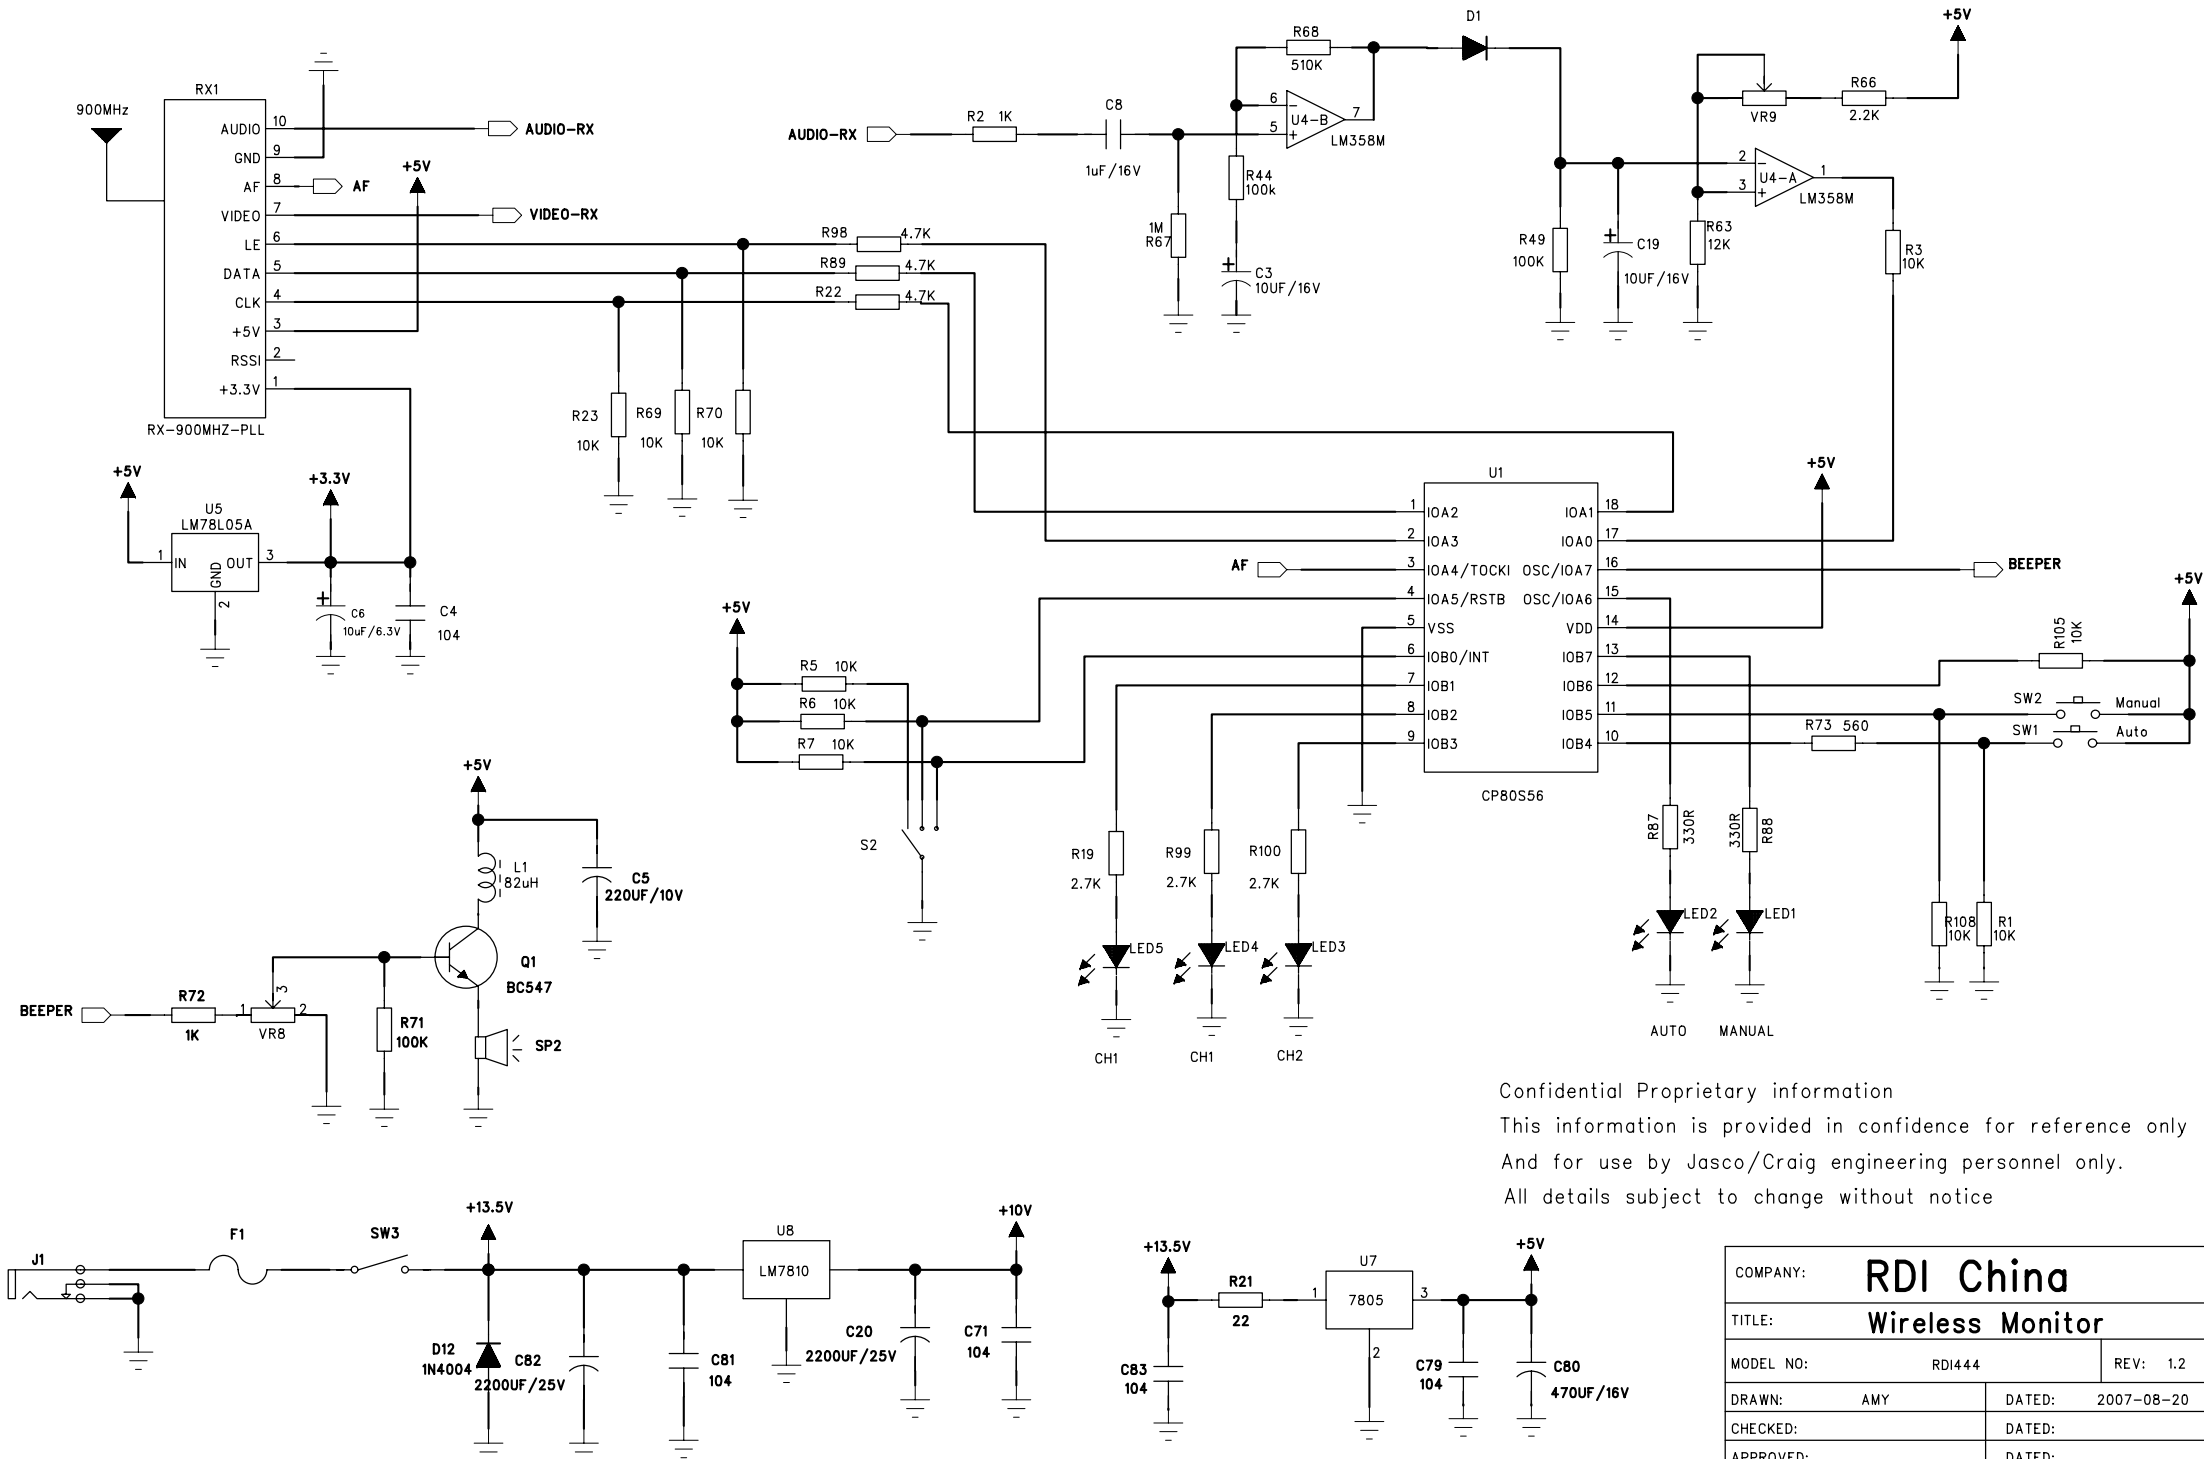

COMPANY:		<b>RDI China</b>	
TITLE:		<b>Wireless Monitor</b>	
MODEL NO:	RD1444	REV:	1.2
DRAWN:	AMY	DATED:	2007-08-20
CHECKED:		DATED:	
APPROVED:		DATED:	
SCALE:	1:1	SIZE:	A3
		SHEET: 1 OF 3	

Confidential Proprietary information  
 This information is provided in confidence for reference only  
 And for use by Jasco/Craig engineering personnel only.  
 All details subject to change without notice

COMPANY:		<b>RDI China</b>	
TITLE:		<b>Wireless Monitor</b>	
MODEL NO:	RDI444	REV:	1.2
DRAWN:	AMY	DATED:	2007-08-20
CHECKED:		DATED:	
APPROVED:		DATED:	
SCALE:	1:1	SIZE:	A3
		SHEET: 2 OF 3	

Confidential Proprietary information  
 This information is provided in confidence for reference only  
 And for use by Jasco/Craig engineering personnel only.  
 All details subject to change without notice

COMPANY:		<b>RDI China</b>	
TITLE:		<b>Wireless Monitor</b>	
MODEL NO:	RDI444	REV:	1.2
DRAWN:	AMY	DATED:	2007-08-20
CHECKED:		DATED:	
APPROVED:		DATED:	
SCALE:	1:1	SIZE:	A3
		SHEET:	3 OF 3