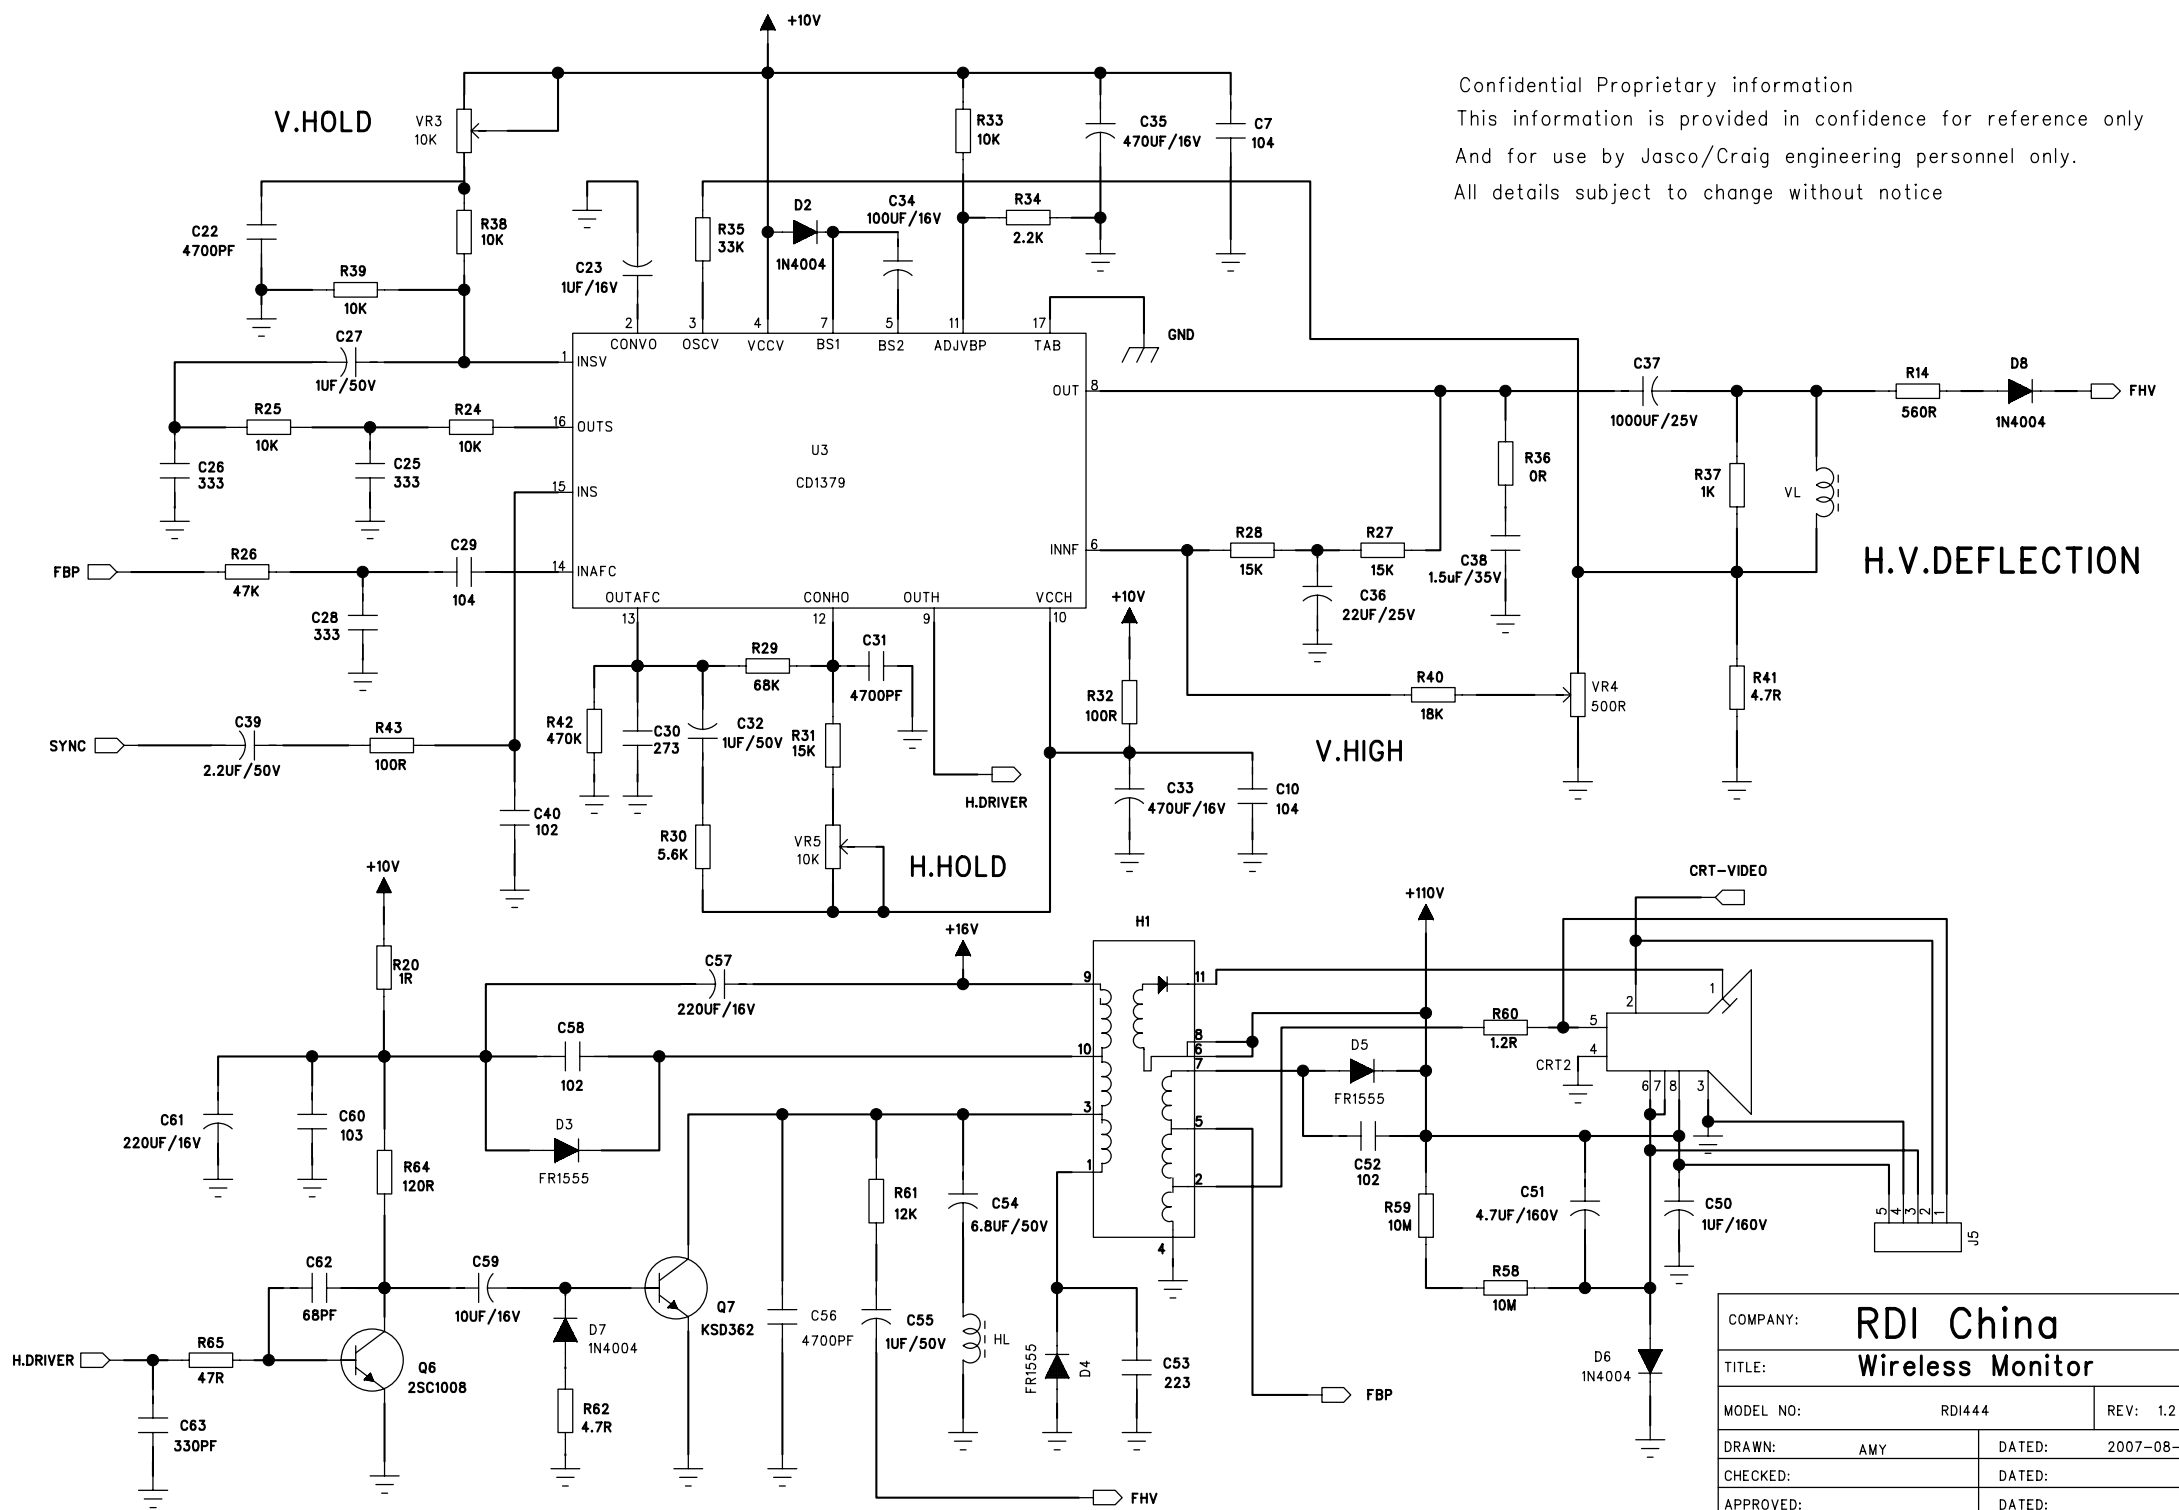

COMPANY:		<b>RDI China</b>	
TITLE:		<b>Wireless Monitor</b>	
MODEL NO:	RD1444	REV:	1.2
DRAWN:	AMY	DATED:	2007-08-20
CHECKED:		DATED:	
APPROVED:		DATED:	
SCALE:	1:1	SIZE:	A3
		SHEET: 1 OF 3	

Confidential Proprietary information  
 This information is provided in confidence for reference only  
 And for use by Jasco/Craig engineering personnel only.  
 All details subject to change without notice

COMPANY:		<b>RDI China</b>	
TITLE:		<b>Wireless Monitor</b>	
MODEL NO:	RDI444	REV:	1.2
DRAWN:	AMY	DATED:	2007-08-20
CHECKED:		DATED:	
APPROVED:		DATED:	
SCALE:	1:1	SIZE:	A3
		SHEET: 2 OF 3	

Confidential Proprietary information  
 This information is provided in confidence for reference only  
 And for use by Jasco/Craig engineering personnel only.  
 All details subject to change without notice

COMPANY:		<b>RDI China</b>	
TITLE:		<b>Wireless Monitor</b>	
MODEL NO:	RDI444	REV:	1.2
DRAWN:	AMY	DATED:	2007-08-20
CHECKED:		DATED:	
APPROVED:		DATED:	
SCALE:	1:1	SIZE:	A3
		SHEET:	3 OF 3