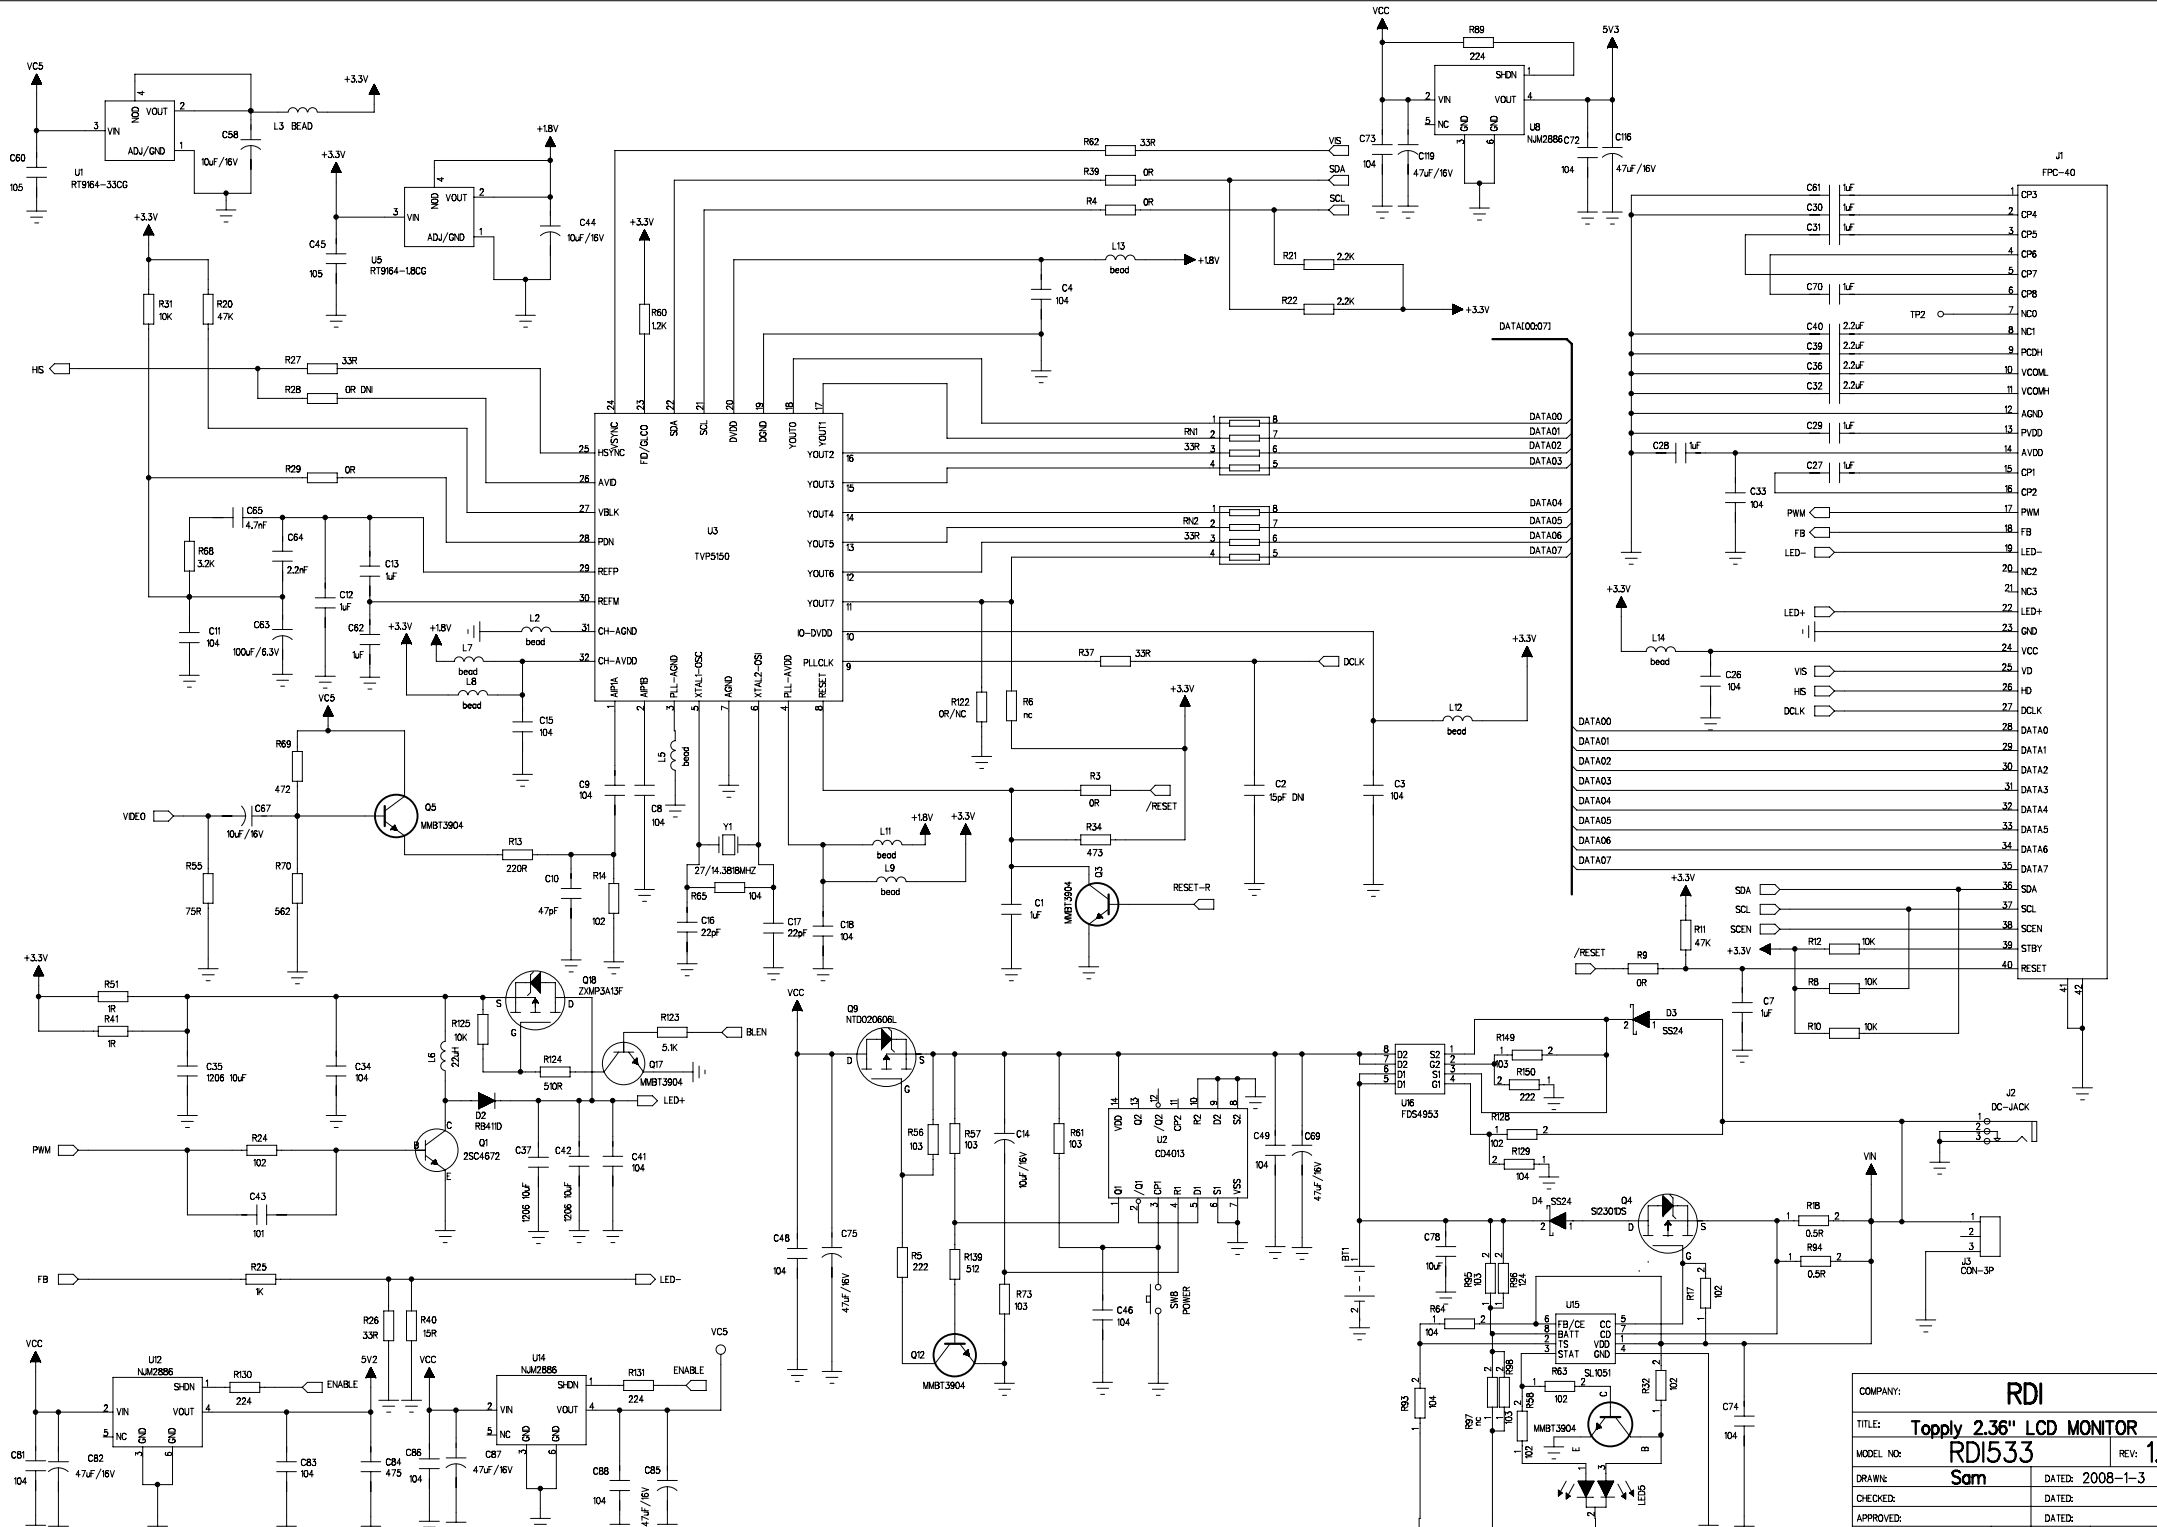

COMPANY:		RDI	
TITLE:		Topply 2.36" LCD MONITOR	
MODEL NO:		RD1533	
DRAWN:		Sam	
CHECKED:		DATED: 2008-1-3	
APPROVED:		DATED:	
SCALE:		1:1	
SIZE:		A2	
SHEET:		1 of 2	

COMPANY:		<b>RDI</b>	
TITLE:		<b>Topply 2.36" LCD MONITOR</b>	
MODEL NO:		<b>RD1533</b>	
DRAWN:		<b>Sam</b>	
CHECKED:		DATED: 2008-1-3	
APPROVED:		DATED:	
SCALE:		REV: 1.2	