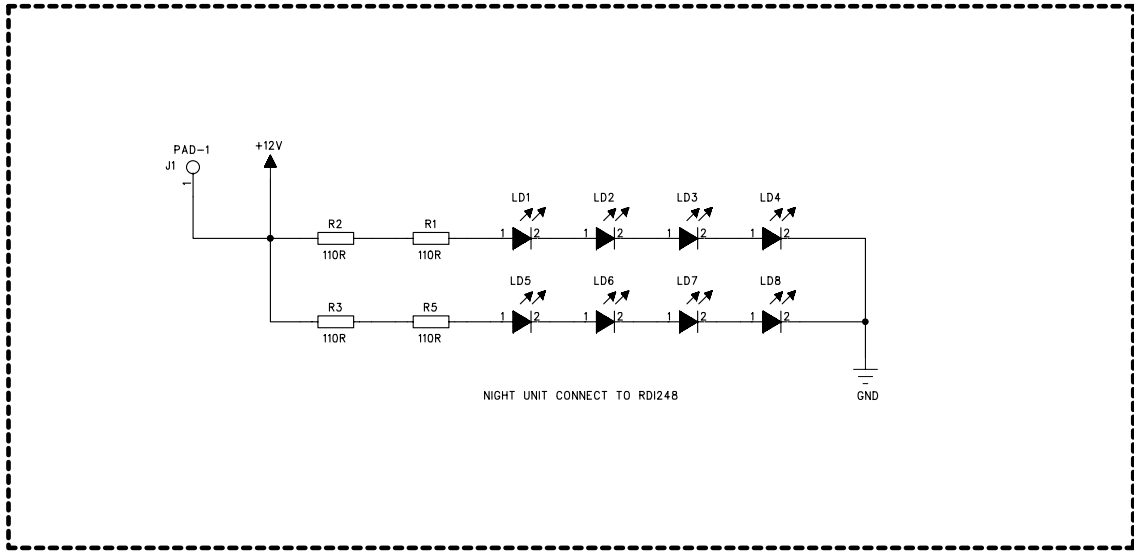

COMPANY: RDI	
TITLE: CA200L Low Cost Camera TX	
MODEL NO: RD1691	REV: 2.0
DRAWN: Bruce	DATED: 2009-03-19
CHECKED:	DATED:
APPROVED:	DATED:
SCALE: 1:1	SHEET: 1 OF 1

COMPANY:	RDIC		
TITLE:	Baby Camera night control		
MODEL NO:	RDI295	REV: 1.0	
DRAWN:	IVAN	DATED:	2005-05-07
CHECKED:		DATED:	
APPROVED:		DATED:	
SCALE:	1:1	SIZE:	A3 SHEET: 1 OF 1

COMPANY: RDIC	
TITLE: Baby Camera Power	
MODEL NO: RDI326	REV: 1.0
DRAWN: Bruce	DATED: 2005-10-10
CHECKED:	DATED:
APPROVED:	DATED:
SCALE: 1:1	SIZE: A3 SHEET: 1 OF 1