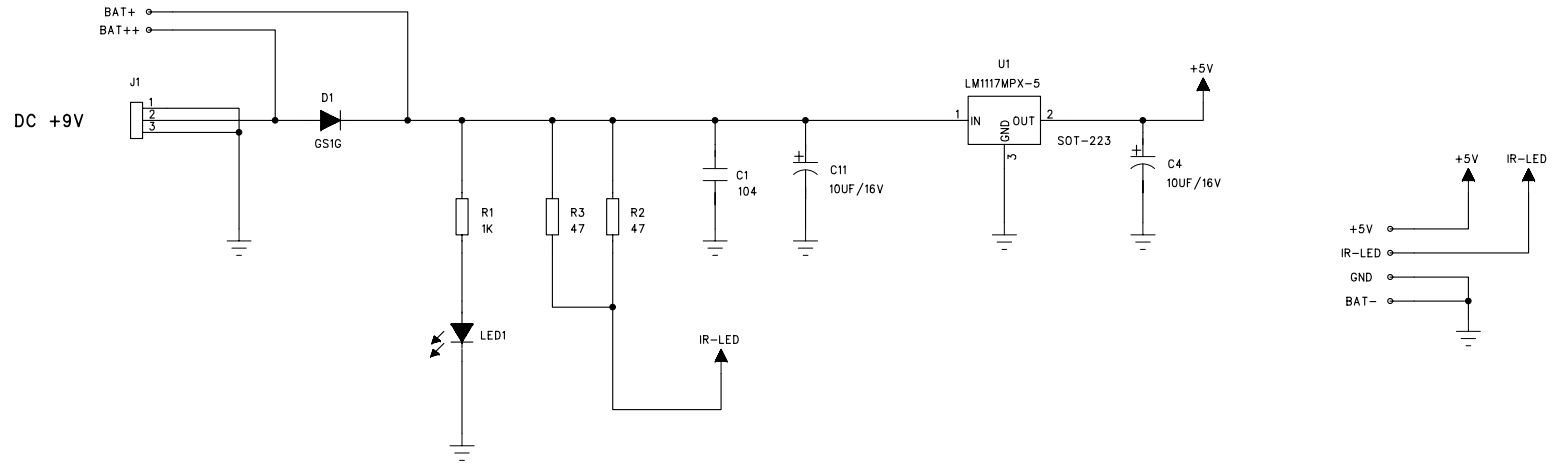

COMPANY: RDI	
TITLE: CA200L Low Cost Camera TX	
MODEL NO: RD1691	REV: 2.0
DRAWN: Bruce	DATED: 2009-03-19
CHECKED:	DATED:
APPROVED:	DATED:
SCALE: 1:1	SHEET: 1 OF 1

COMPANY:	RDIC		
TITLE:	Baby Camera night control		
MODEL NO:	RDI295	REV: 1.0	
DRAWN:	IVAN	DATED:	2005-05-07
CHECKED:		DATED:	
APPROVED:		DATED:	
SCALE:	1:1	SIZE:	A3 SHEET: 1 OF 1

COMPANY: RDIC	
TITLE: Baby Camera Power	
MODEL NO: RDI326	REV: 1.0
DRAWN: Bruce	DATED: 2005-10-10
CHECKED:	DATED:
APPROVED:	DATED:
SCALE: 1:1	SIZE: A3 SHEET: 1 OF 1