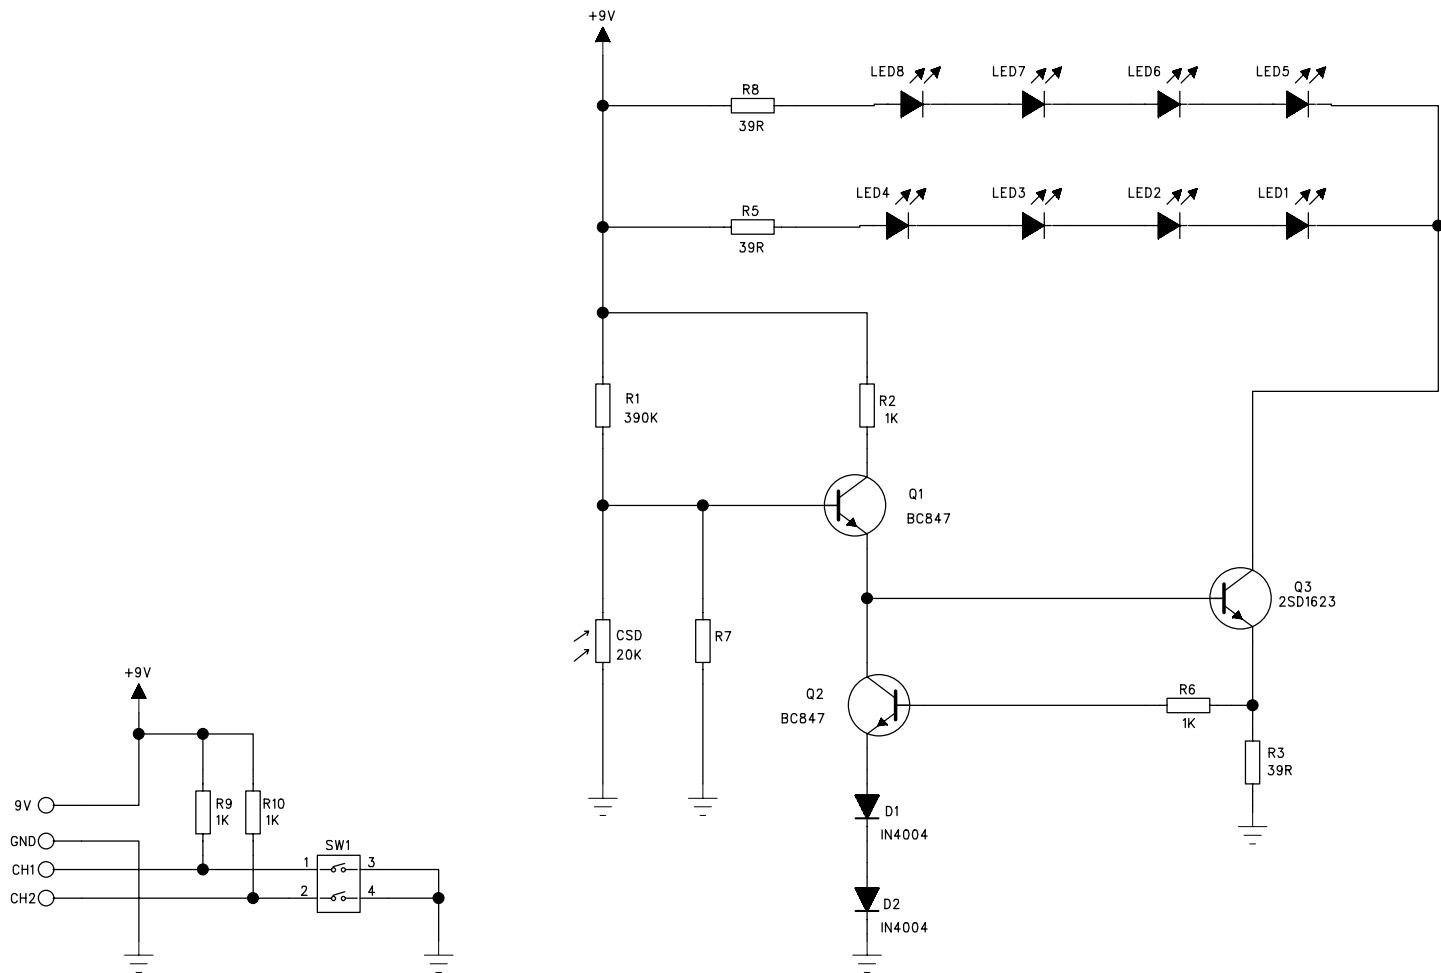

COMPANY:		RDI China	
TITLE:		CA110 TX (900MHz/PLL)	
MODEL NO:	RDI451	REV:	1.1
PCB NO:	RDI451	REV:	1.1
DRAWN:	JOSH	DATED:	2007-08-23
CHECKED:		DATED:	
APPROVED:		DATED:	
SCALE:	1:1	SIZE:	A3
		SHEET:	1 OF 1

COMPANY: RDI China	
TITLE: CA110 CAMERA (OV7910)	
MODEL NO: RDI454 Rev1.0	REV:
PCB NO: RDI454 Rev1.0	REV: 1.0
DRAWN: Josh	DATED: 2007-1-15
CHECKED:	DATED:
APPROVED:	DATED:
SCALE: 1:1	SIZE: A3 SHEET: 1 OF 1

COMPANY: RDI China	
TITLE: CA110 Wireless Camera	
MODEL NO: RDI343	REV: 1.0
DRAWN: Bruce	DATED: 2006-05-19
CHECKED:	DATED:
APPROVED:	DATED:
SCALE: 1:1	SIZE: A3 SHEET: 1 OF 1