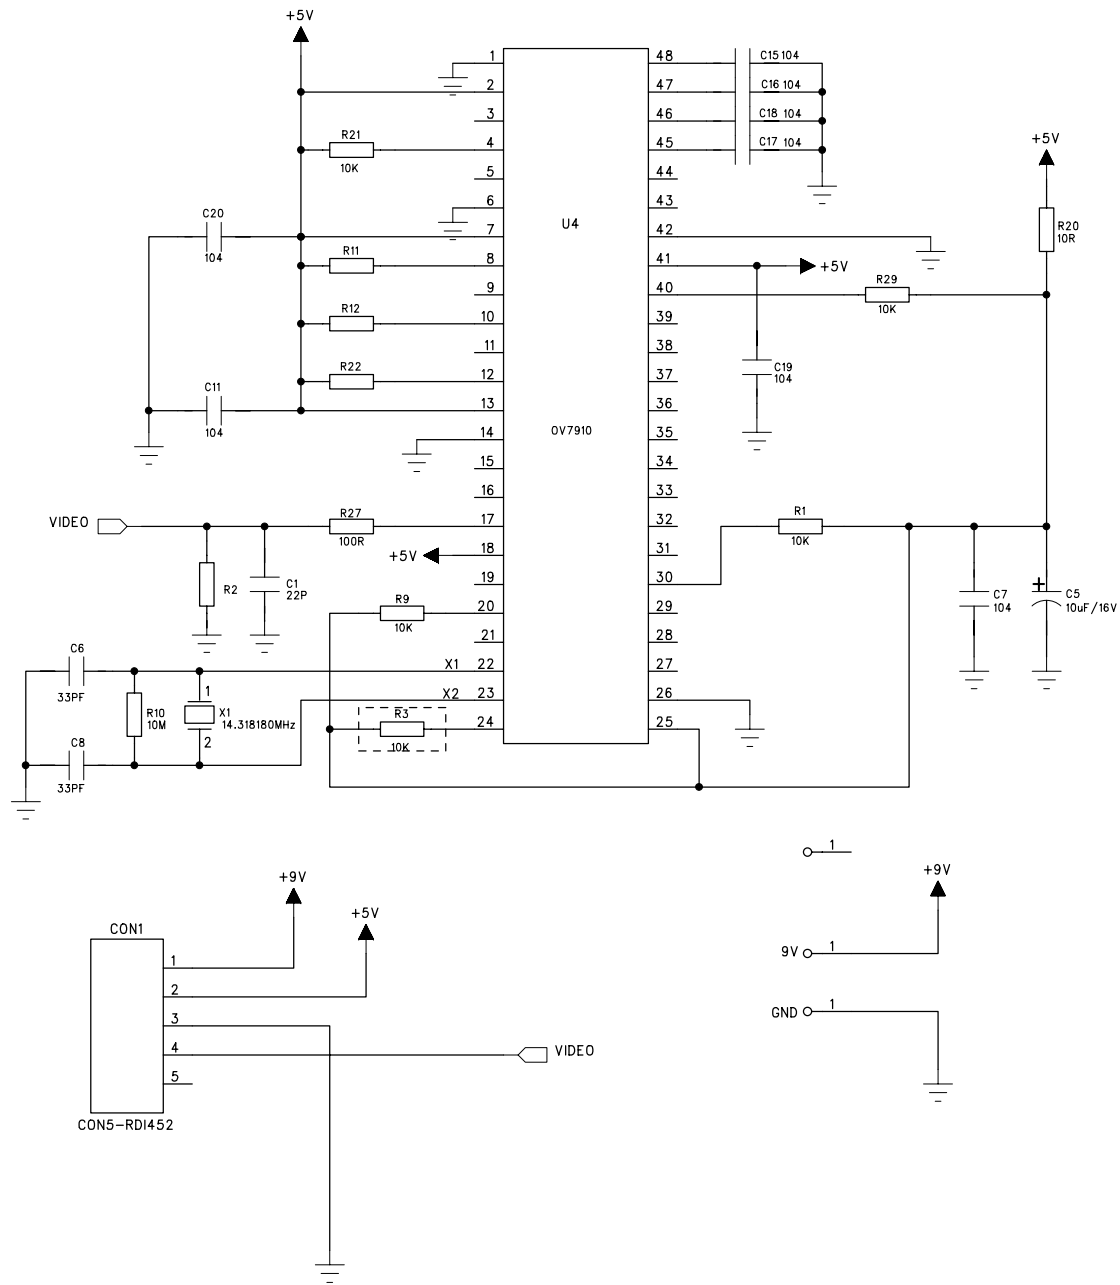

COMPANY:		RDI China	
TITLE:		CA110 TX (900MHz/PLL)	
MODEL NO:	RDI451	REV:	1.1
PCB NO:	RDI451	REV:	1.1
DRAWN:	JOSH	DATED:	2007-08-23
CHECKED:		DATED:	
APPROVED:		DATED:	
SCALE:	1:1	SIZE:	A3
		SHEET:	1 OF 1

COMPANY: RDI China	
TITLE: CA110 CAMERA (OV7910)	
MODEL NO: RDI454 Rev1.0	REV:
PCB NO: RDI454 Rev1.0	REV: 1.0
DRAWN: Josh	DATED: 2007-1-15
CHECKED:	DATED:
APPROVED:	DATED:
SCALE: 1:1	SIZE: A3 SHEET: 1 OF 1

COMPANY: RDI China	
TITLE: CA110 Wireless Camera	
MODEL NO: RDI343	REV: 1.0
DRAWN: Bruce	DATED: 2006-05-19
CHECKED:	DATED:
APPROVED:	DATED:
SCALE: 1:1	SIZE: A3 SHEET: 1 OF 1