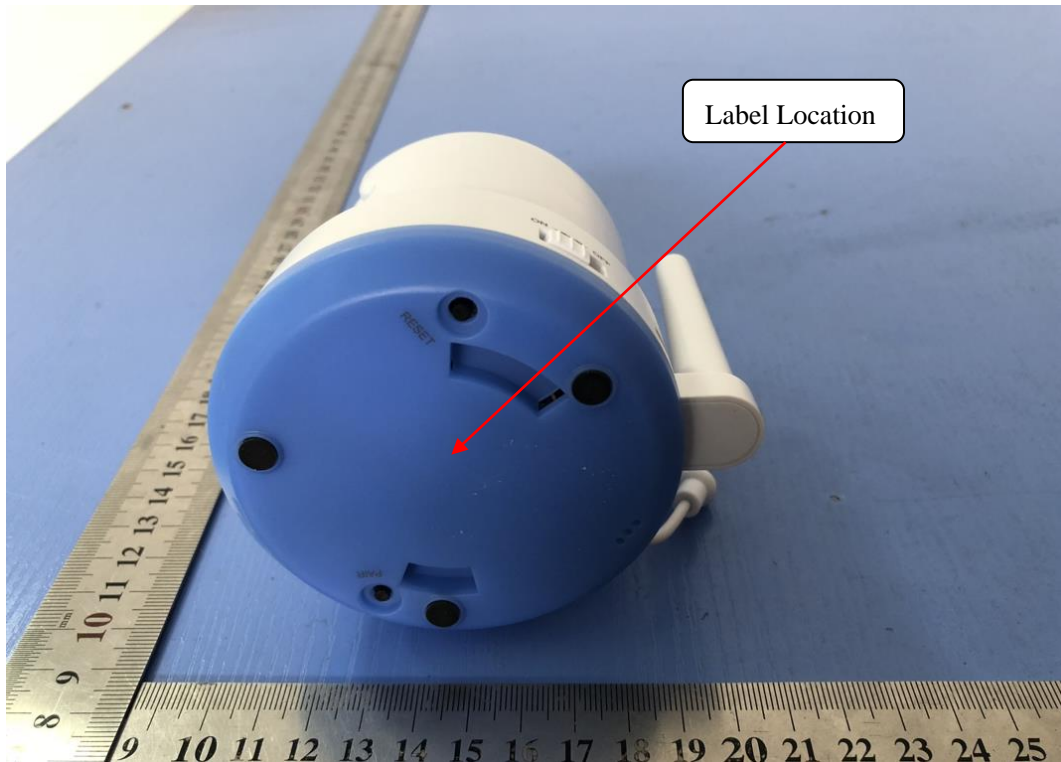

LABEL AND LOCATION

(Size: L3.0m x 2.0cm)

Material: Tagboard
Glue: adhesive sticker
Font color: White
Label color: Black