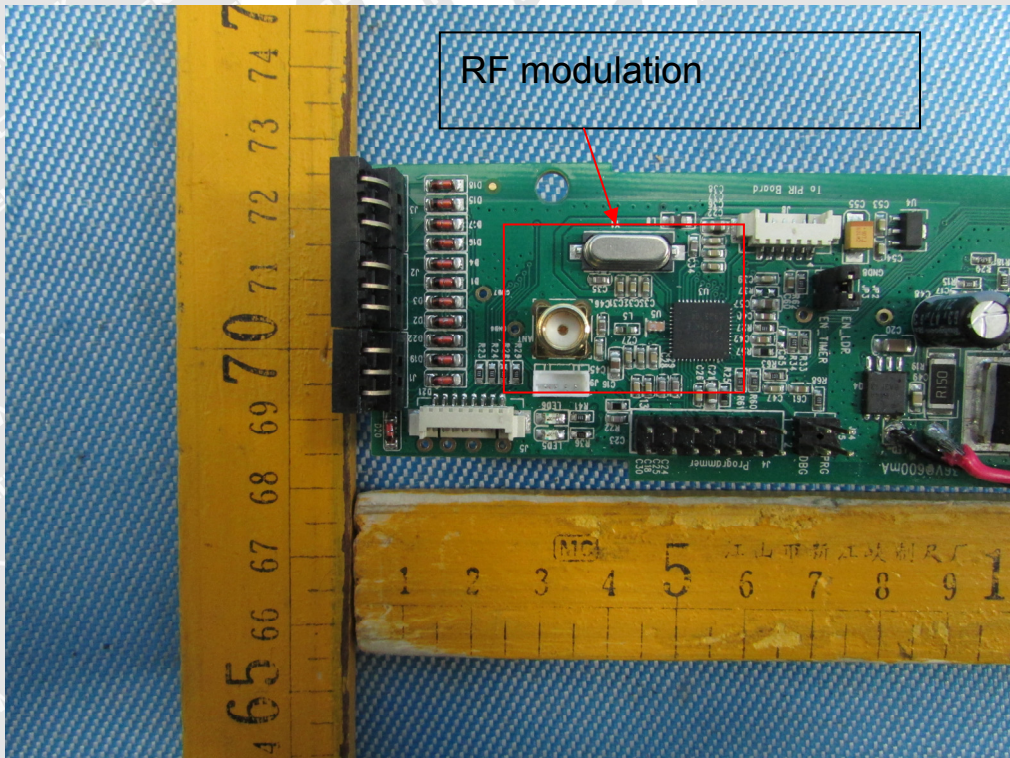

12.2 EUT- Internal View

RF Antenna(with non-standard whorl)

===== End of Test Report =====

WALTEK