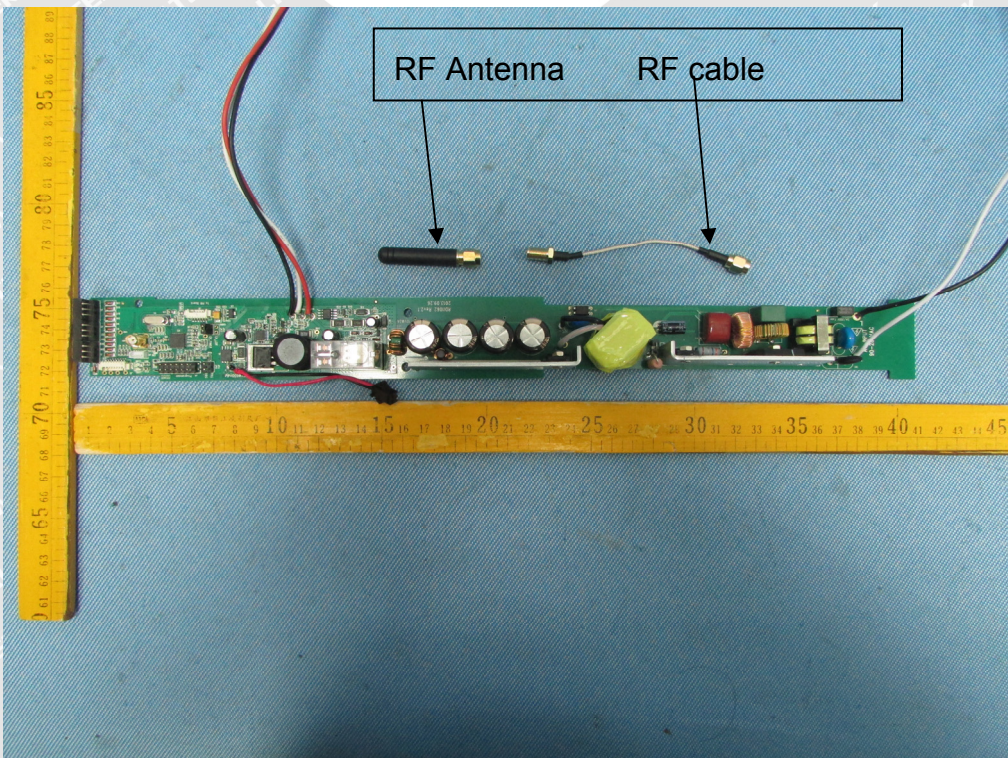

12.2 EUT- Internal View

RF Antenna(with non-standard whorl)

===== End of Test Report =====

WALTEK