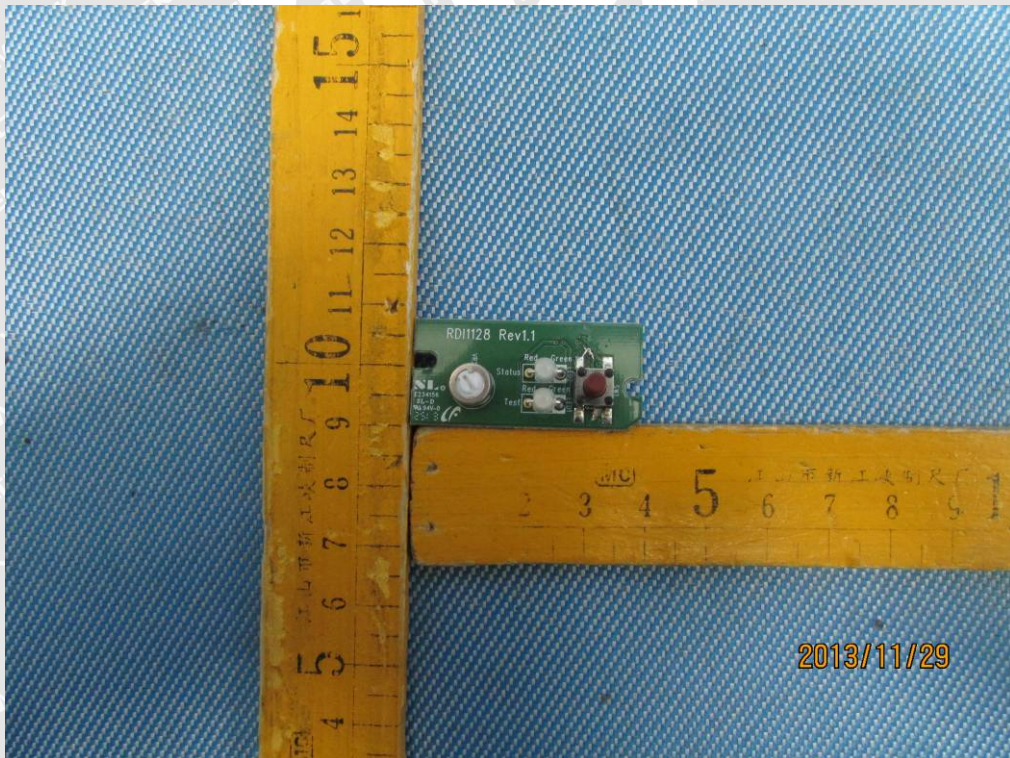

12.2 EUT- Internal View

RF Antenna(with non-standard whorl)

===== End of Test Report =====

WALTEK