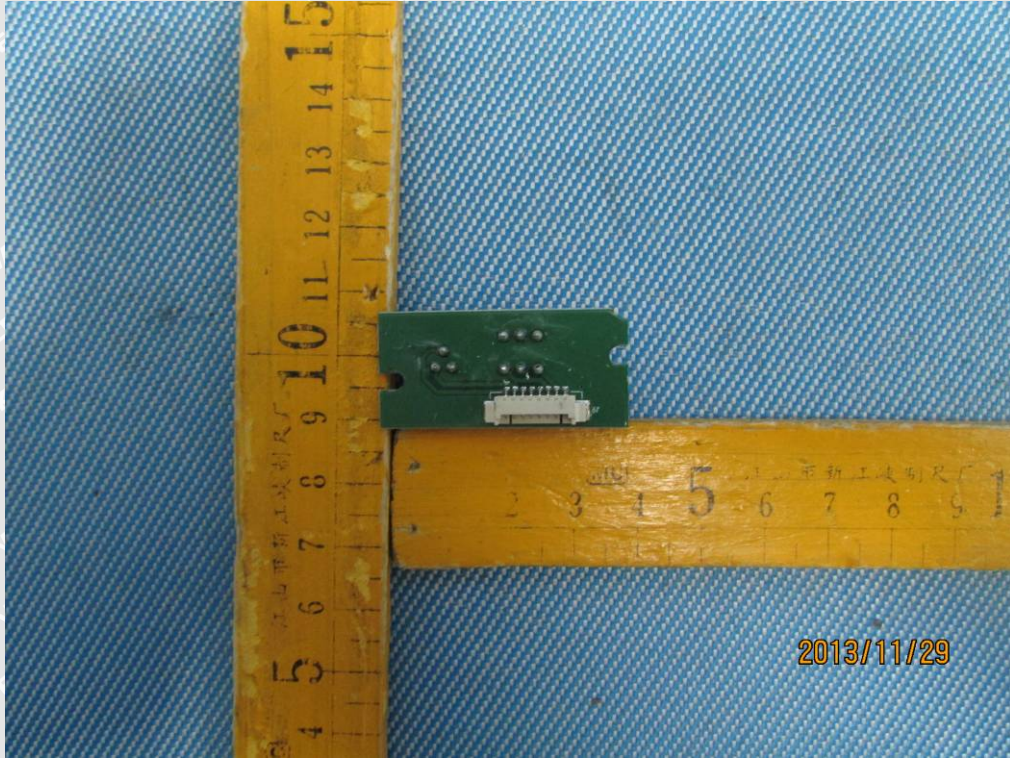

12.2 EUT- Internal View

RF Antenna(with non-standard whorl)

===== End of Test Report =====

WALTEK