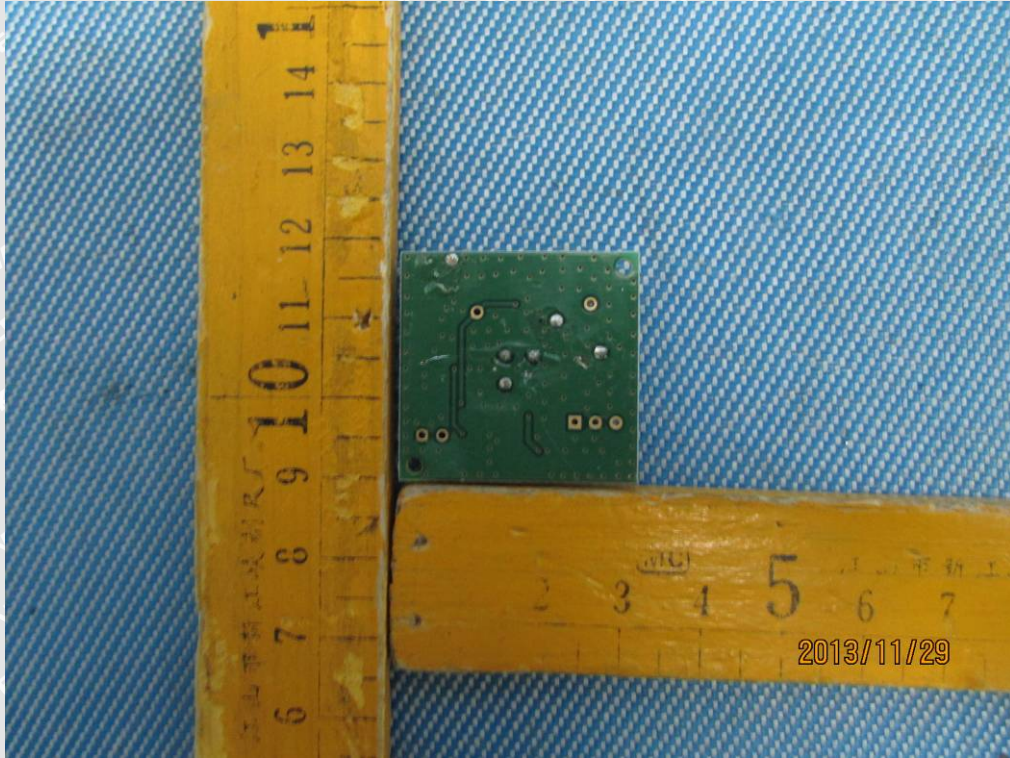

12.2 EUT- Internal View

RF Antenna(with non-standard whorl)

===== End of Test Report =====

WALTEK