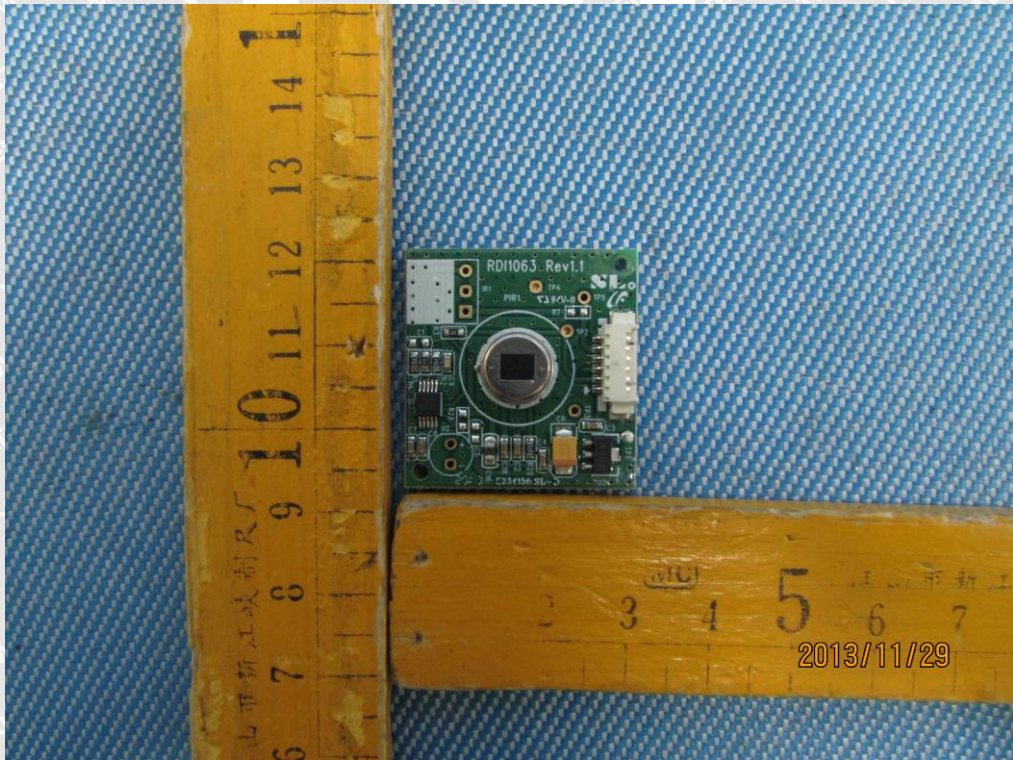

12.2 EUT- Internal View

RF Antenna(with non-standard whorl)

===== End of Test Report =====

WALTEK