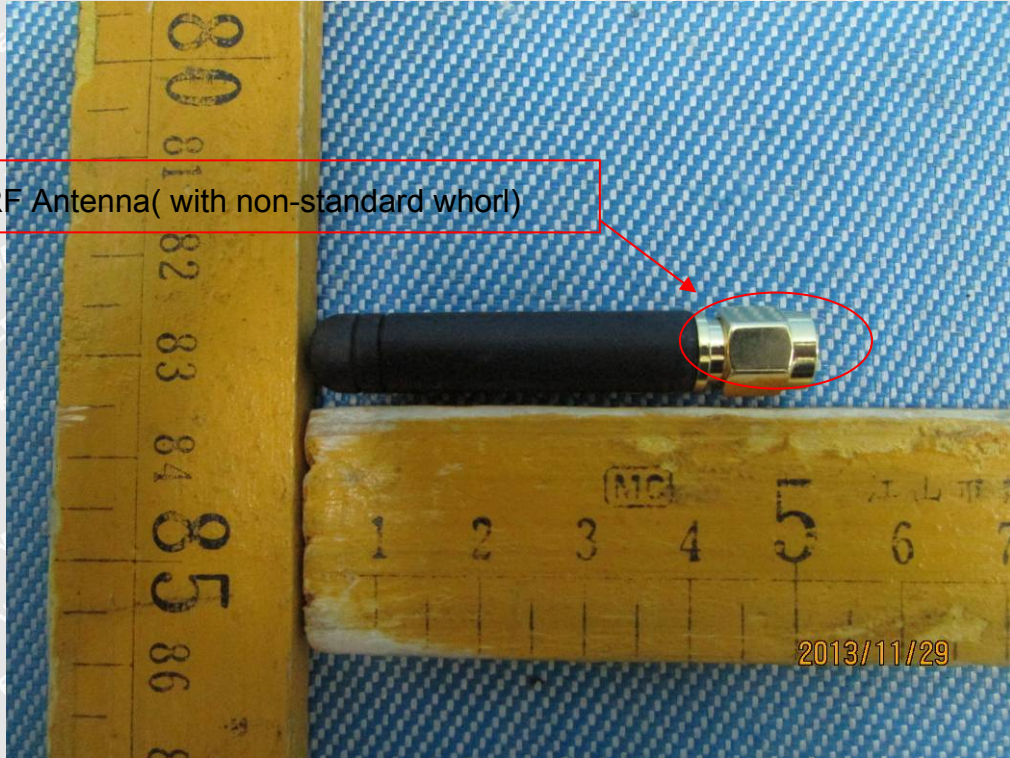

12.2 EUT- Internal View

RF Antenna(with non-standard whorl)

===== End of Test Report =====

WALTEK