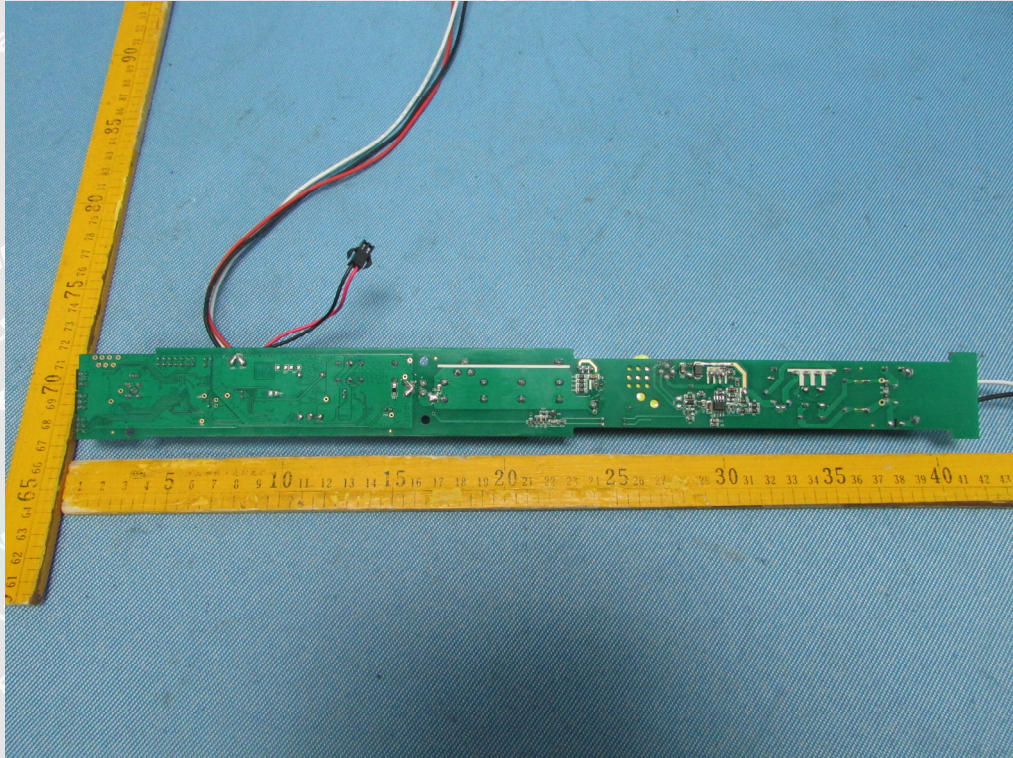

12.2 EUT- Internal View

RF Antenna(with non-standard whorl)

===== End of Test Report =====

WALTEK