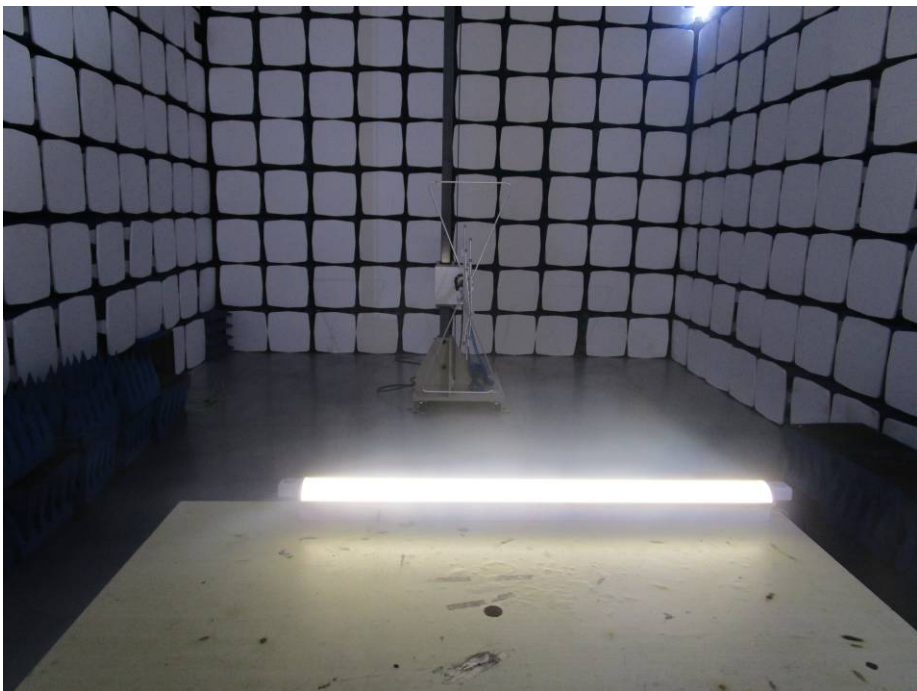

## 11 Photographs – Model XASC04 Test Setup

### 11.1 Photograph – Conducted Emission Test Setup

### 11.2 Photograph – Radiation Spurious Emission Test Setup

Below 30MHz

30MHz-1GHz

Above 1GHz

1.5m above  
the ground