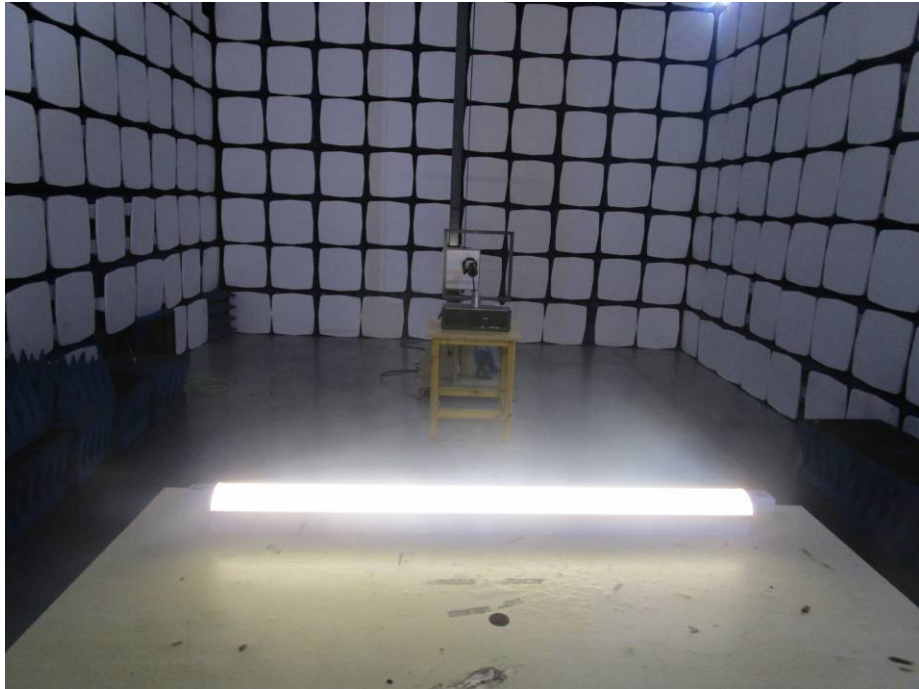

### 11.1 Photograph – Conducted Emission Test Setup

### 11.2 Photograph – Radiation Spurious Emission Test Setup

Below 30MHz

30MHz-1GHz

Above 1GHz

1.5m above  
the ground