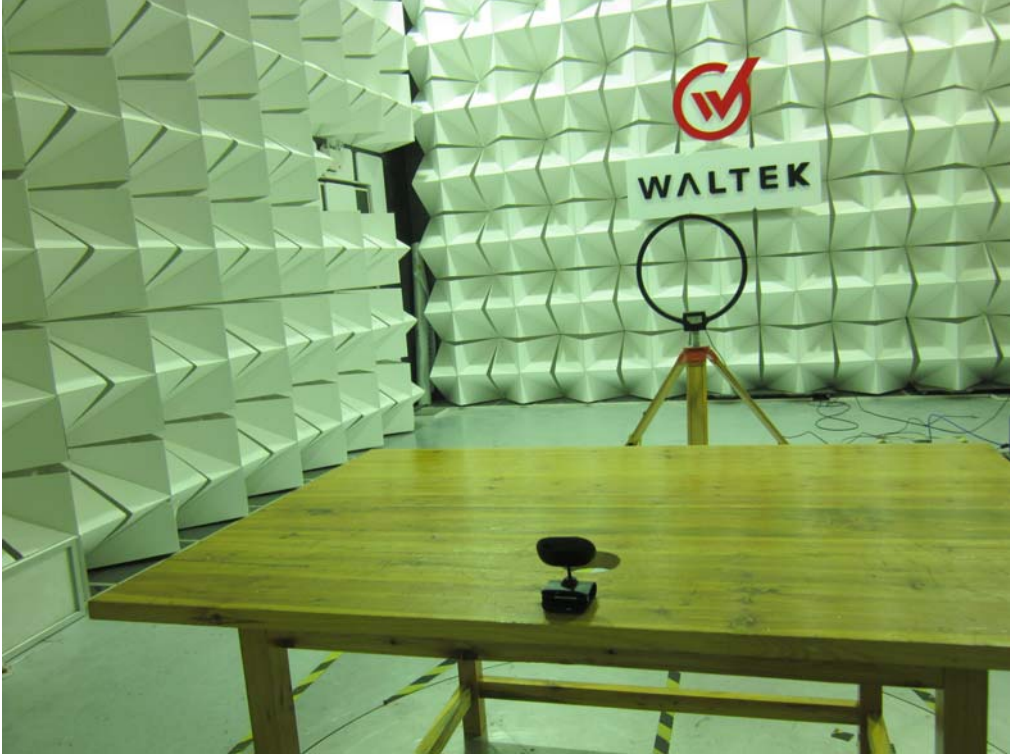

17 Photographs – Test Setup

17.1 Photograph – Radiation Spurious Emission Test Setup

Below 30MHz

30MHz-1GHz

Above 1GHz

17.2 Photograph – Conducted Emission Test Setup