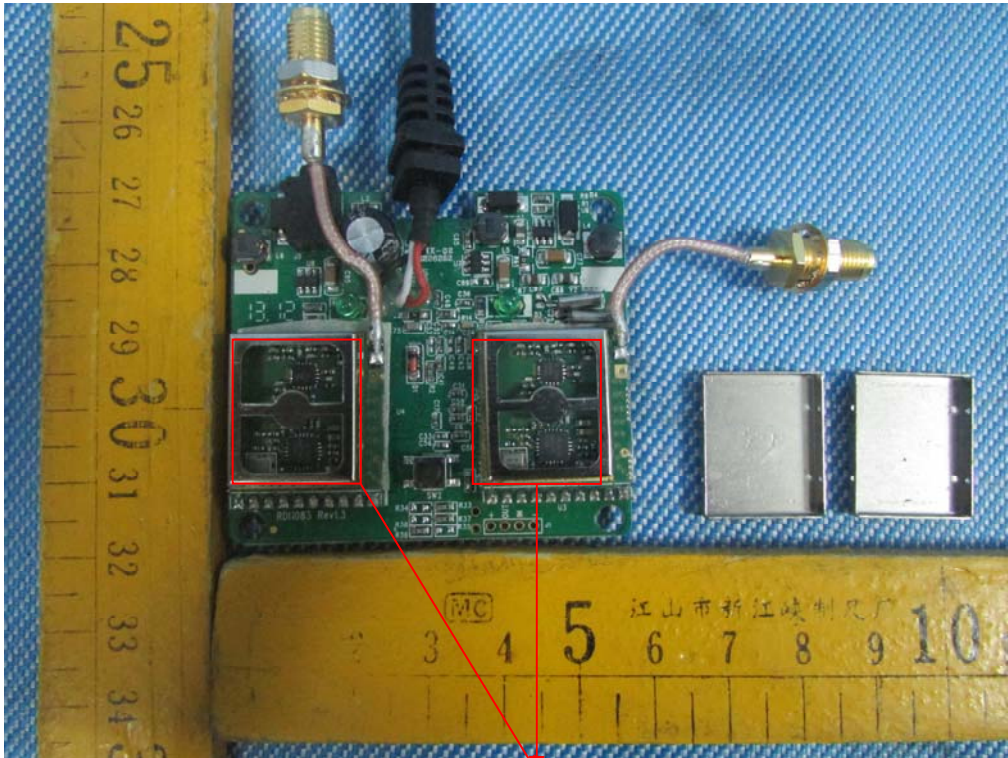

EUT - Internal View

RF module(Two modules are the same)