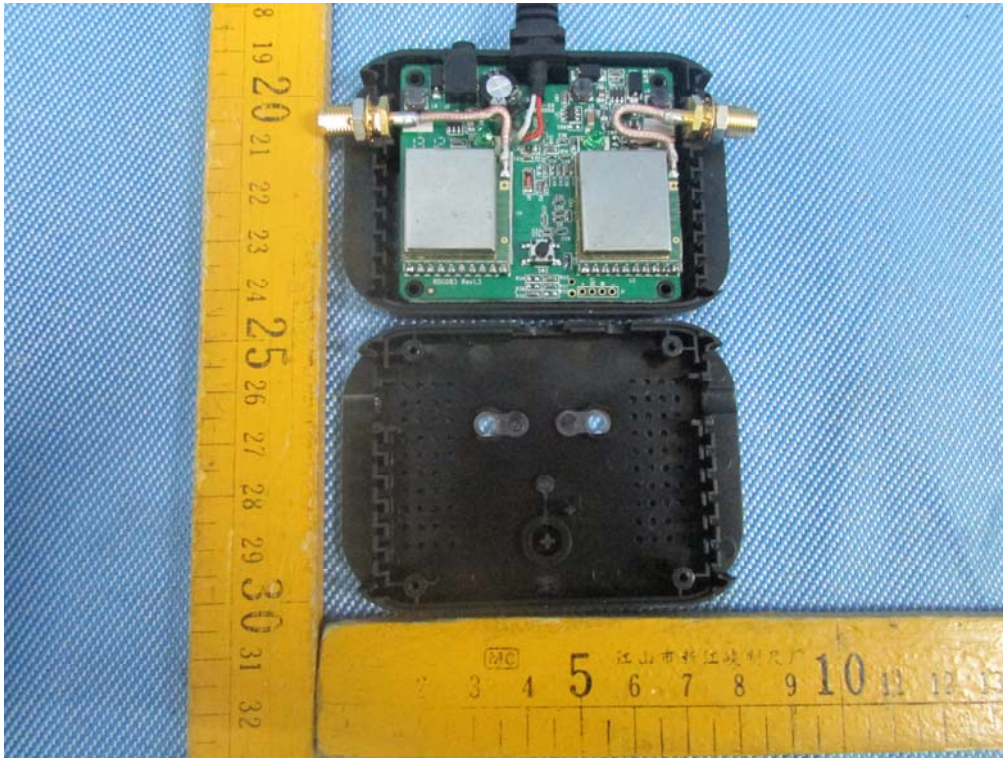

EUT - Internal View

RF module(Two modules are the same)