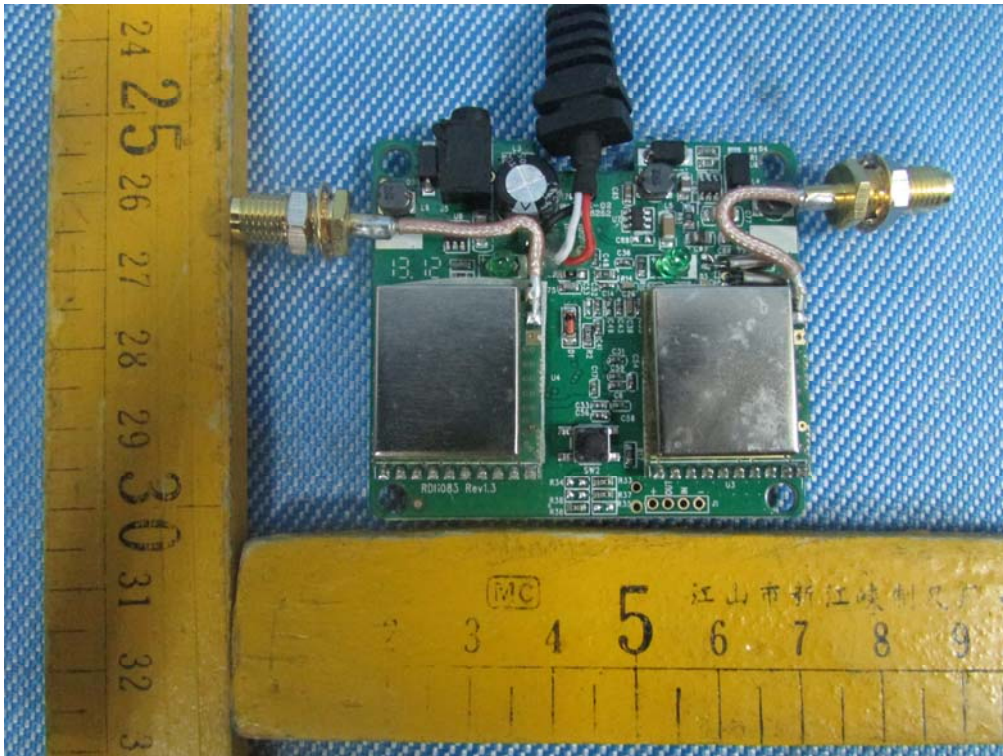

EUT - Internal View

RF module(Two modules are the same)