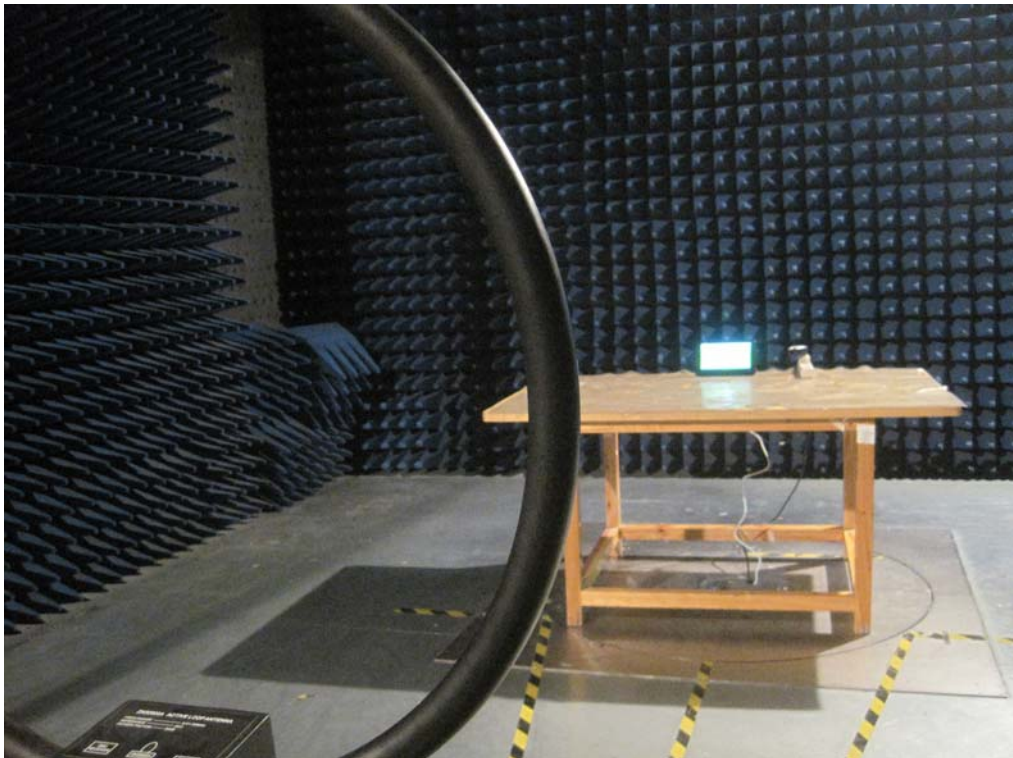

Photographs – Test Setup LW2962H

Photograph – Conducted Emission Test Setup

Photograph – Radiation Spurious Emission Test Setup

Below 30MHz

30MHz-1GHz

Above 1GHz