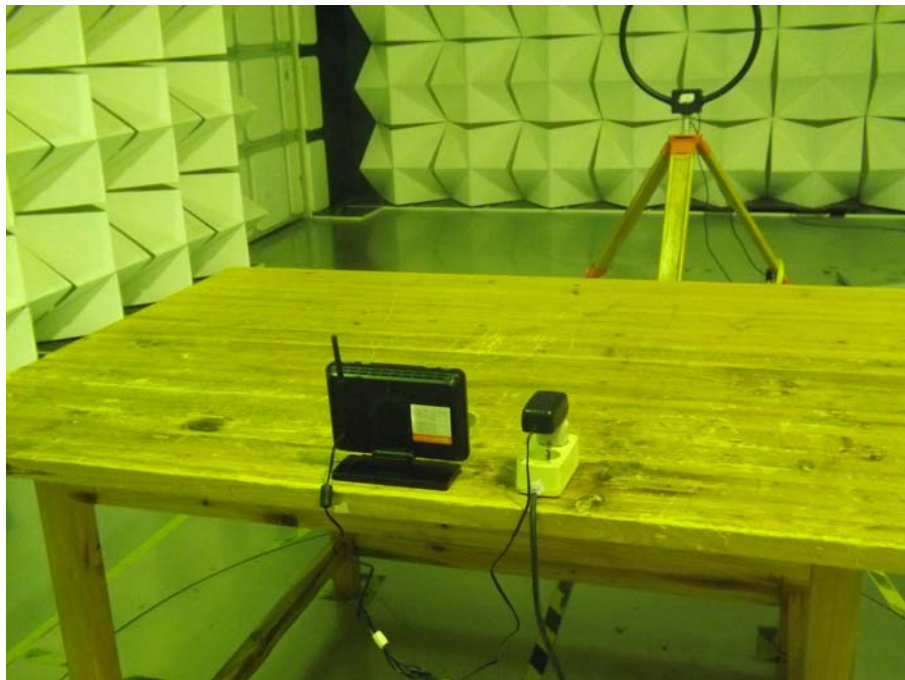

Photographs – Model M703 Test Setup

1 Radiated Emission

Test frequency below 30MHz at test site 2#

Test frequency from 30MHz to 1GHz at test site 2#

Test frequency above 1GHz at test site 1#

2 Conducted Emission