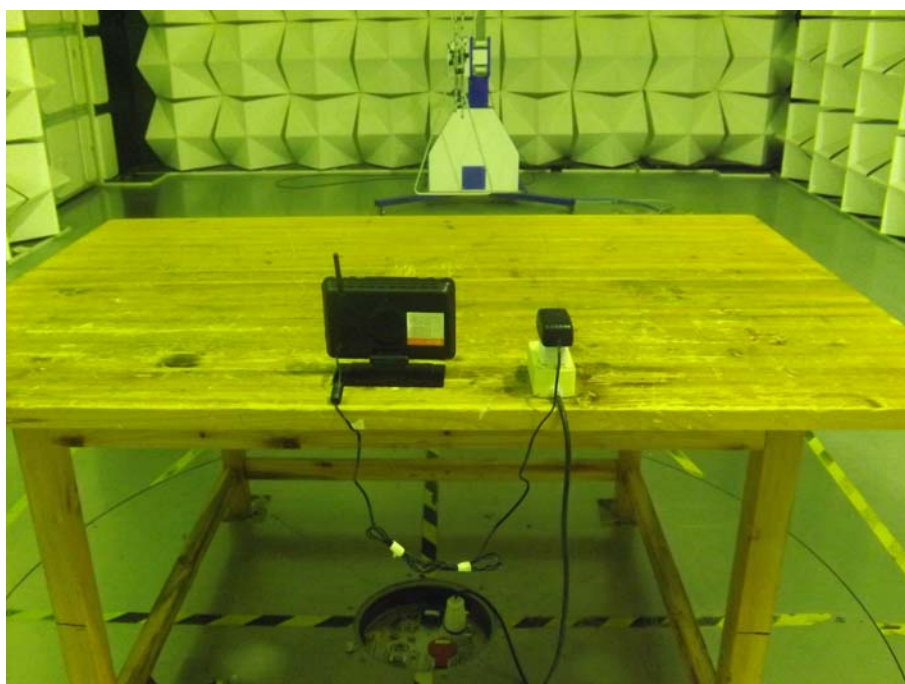

Photographs – Model M703 Test Setup

1 Radiated Emission

Test frequency below 30MHz at test site 2#

Test frequency from 30MHz to 1GHz at test site 2#

Test frequency above 1GHz at test site 1#

2 Conducted Emission