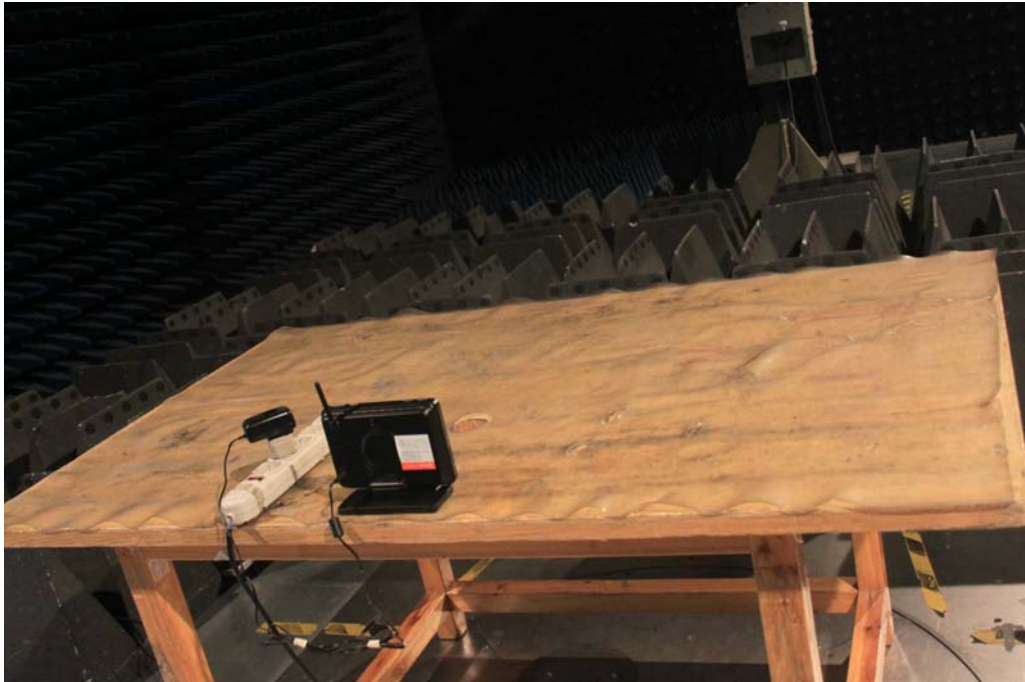

Photographs – Model M703 Test Setup

1 Radiated Emission

Test frequency below 30MHz at test site 2#

Test frequency from 30MHz to 1GHz at test site 2#

Test frequency above 1GHz at test site 1#

2 Conducted Emission