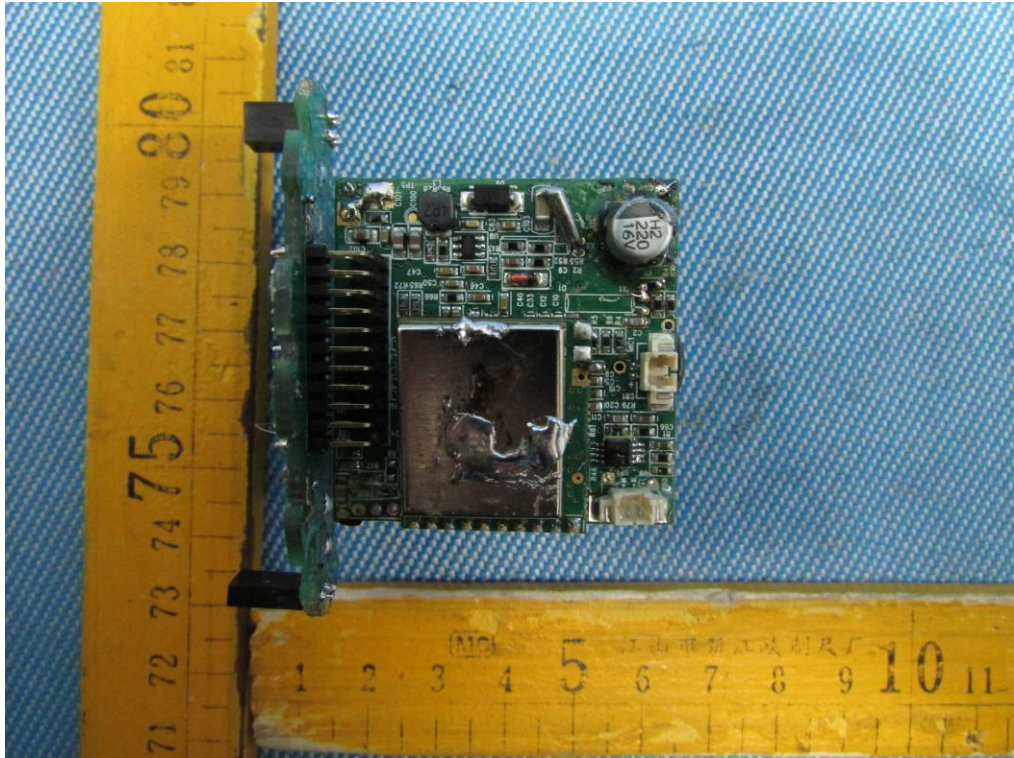

Model:CA672

**EUT - Internal View**

RF ANT. with RP-SMA connecotor

RF ANT.