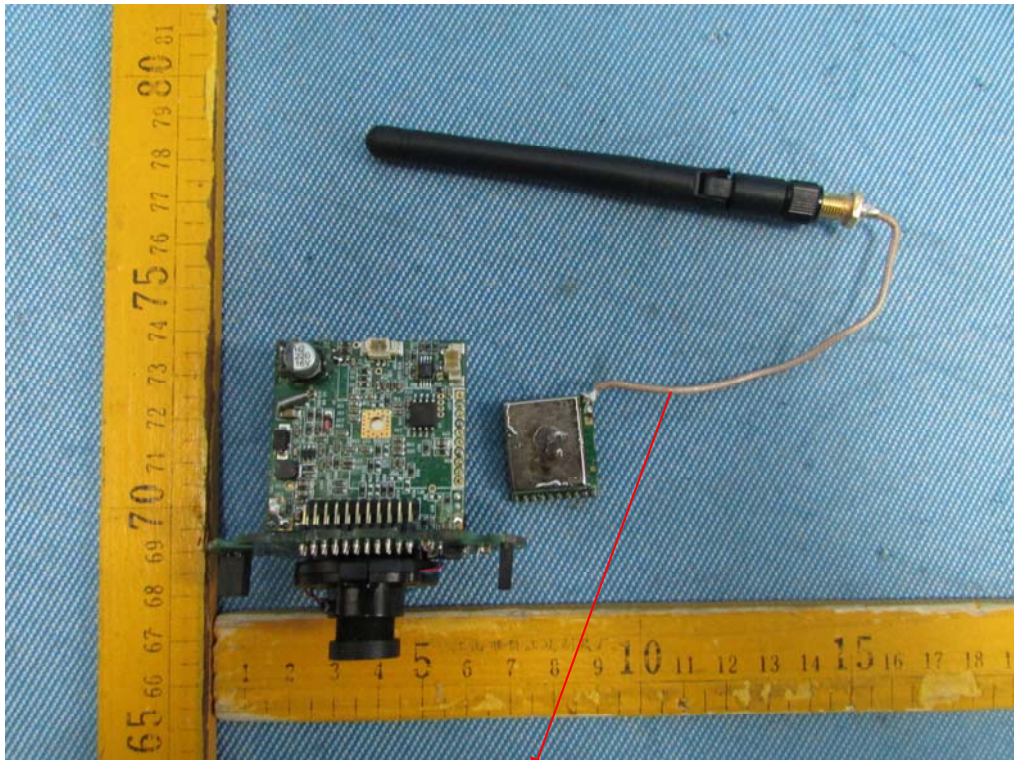

Model:CA672

**EUT - Internal View**

RF ANT. with RP-SMA connecotor

RF ANT.