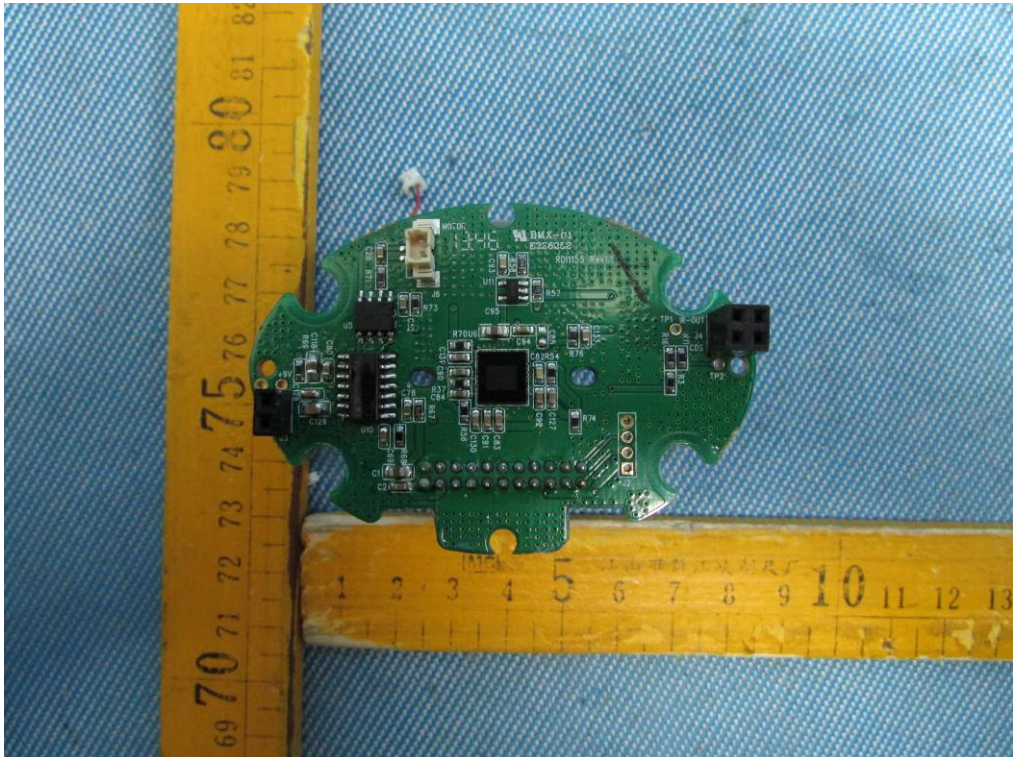

Model:CA672

**EUT - Internal View**

RF ANT. with RP-SMA connecotor

RF ANT.