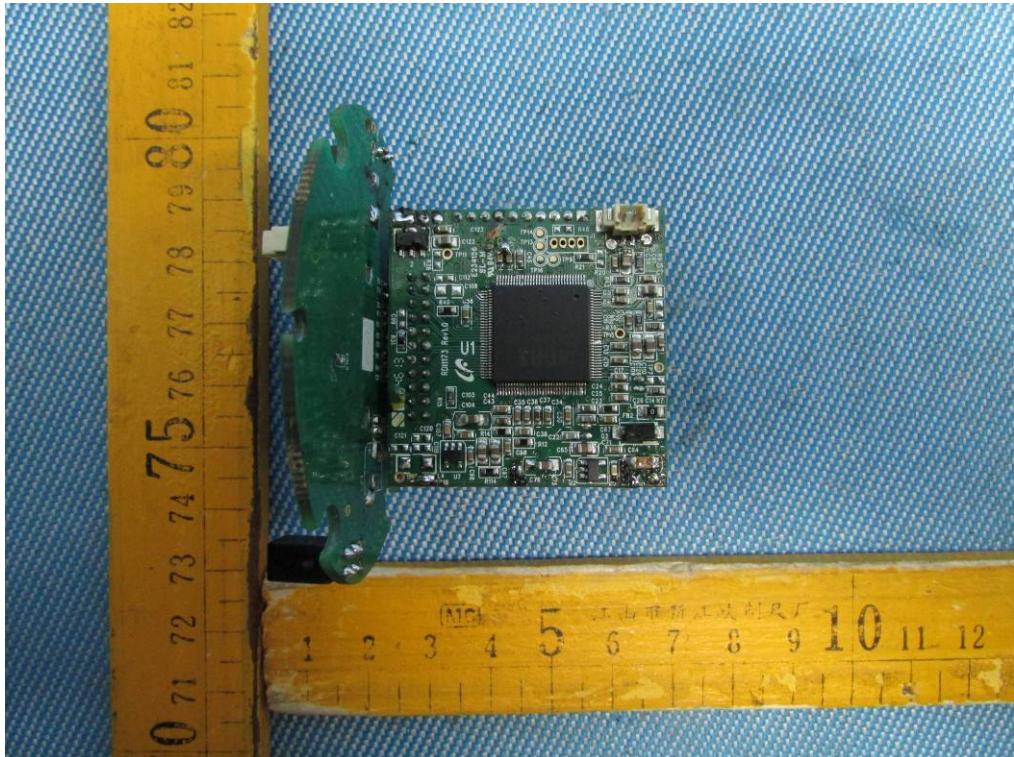

Model:CA672

**EUT - Internal View**

RF ANT. with RP-SMA connecotor

RF ANT.