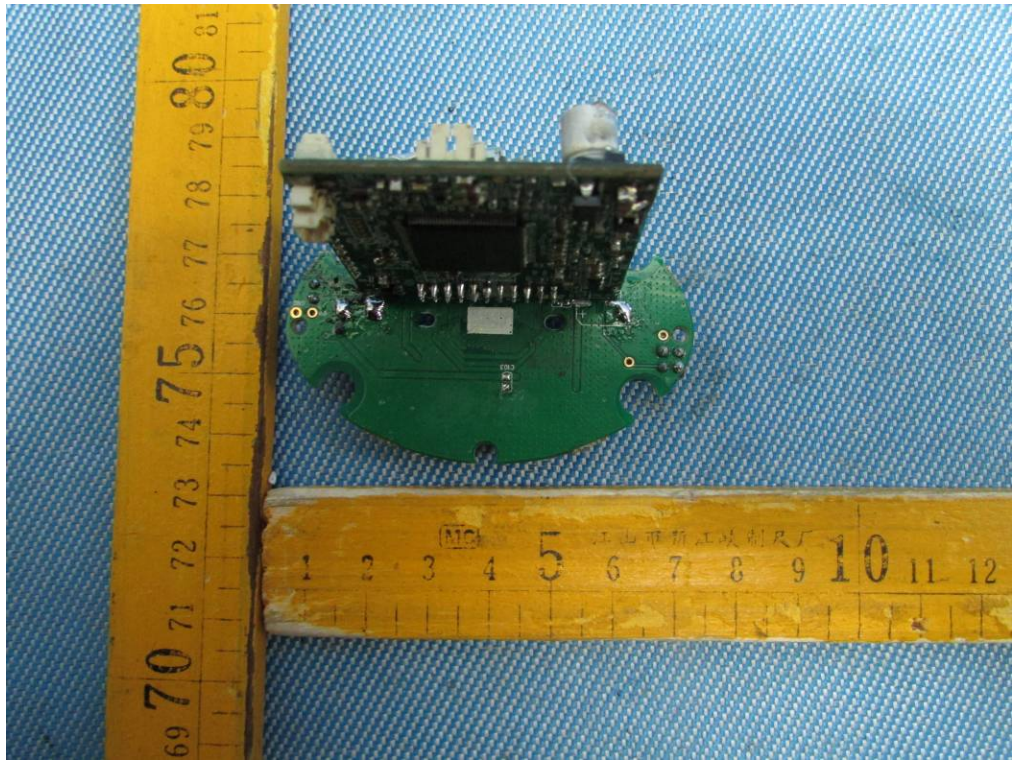

Model:CA672

**EUT - Internal View**

RF ANT. with RP-SMA connecotor

RF ANT.