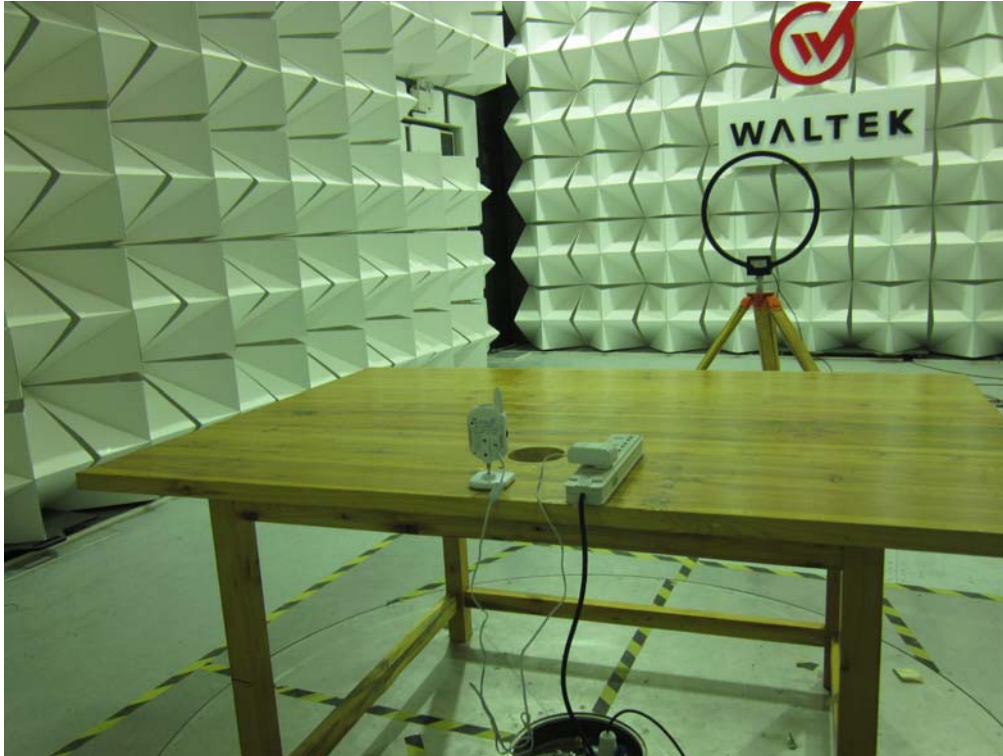

## Photographs – Test Setup

### Photograph – Radiation Spurious Emission Test Setup

Below 30MHz

30MHz-1GHz

Above 1GHz

**Photograph – Conducted Emission Test Setup**