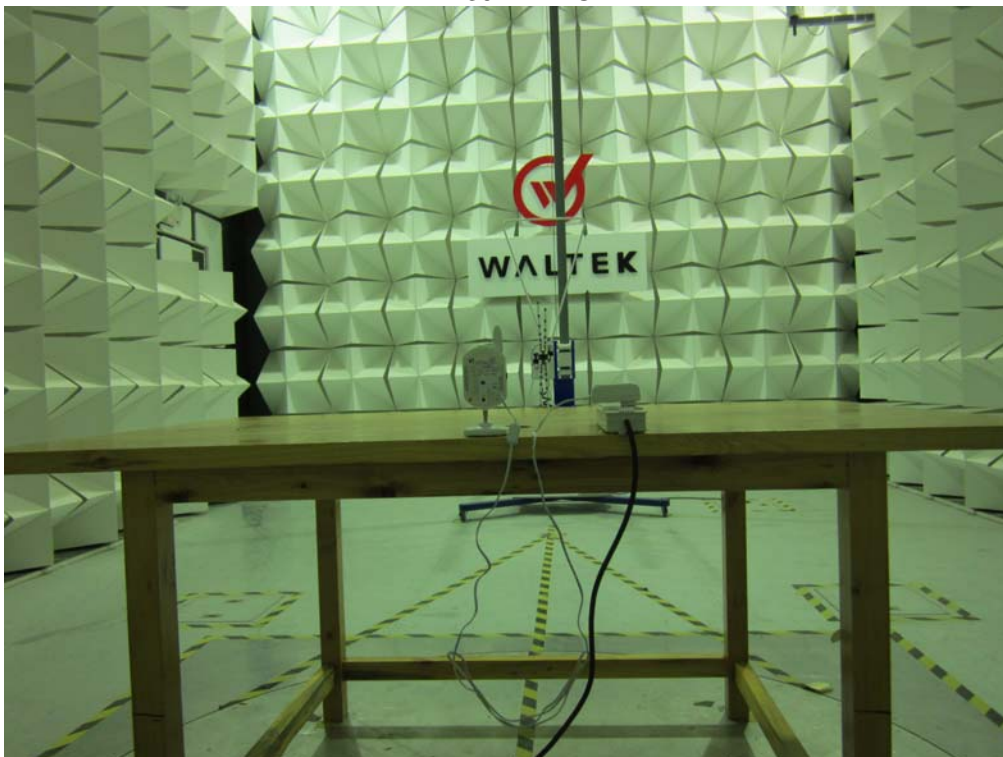

## Photographs – Test Setup

### Photograph – Radiation Spurious Emission Test Setup

Below 30MHz

30MHz-1GHz

Above 1GHz

**Photograph – Conducted Emission Test Setup**