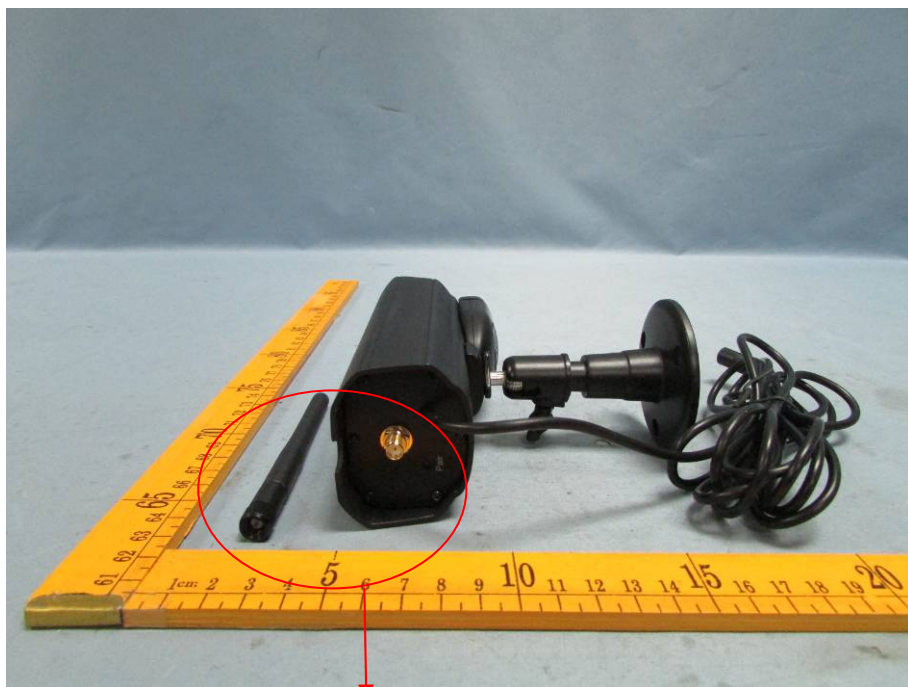

## Photographs - Constructional Details

### Model CA641 – External View

External antenna with RP-SMA connector