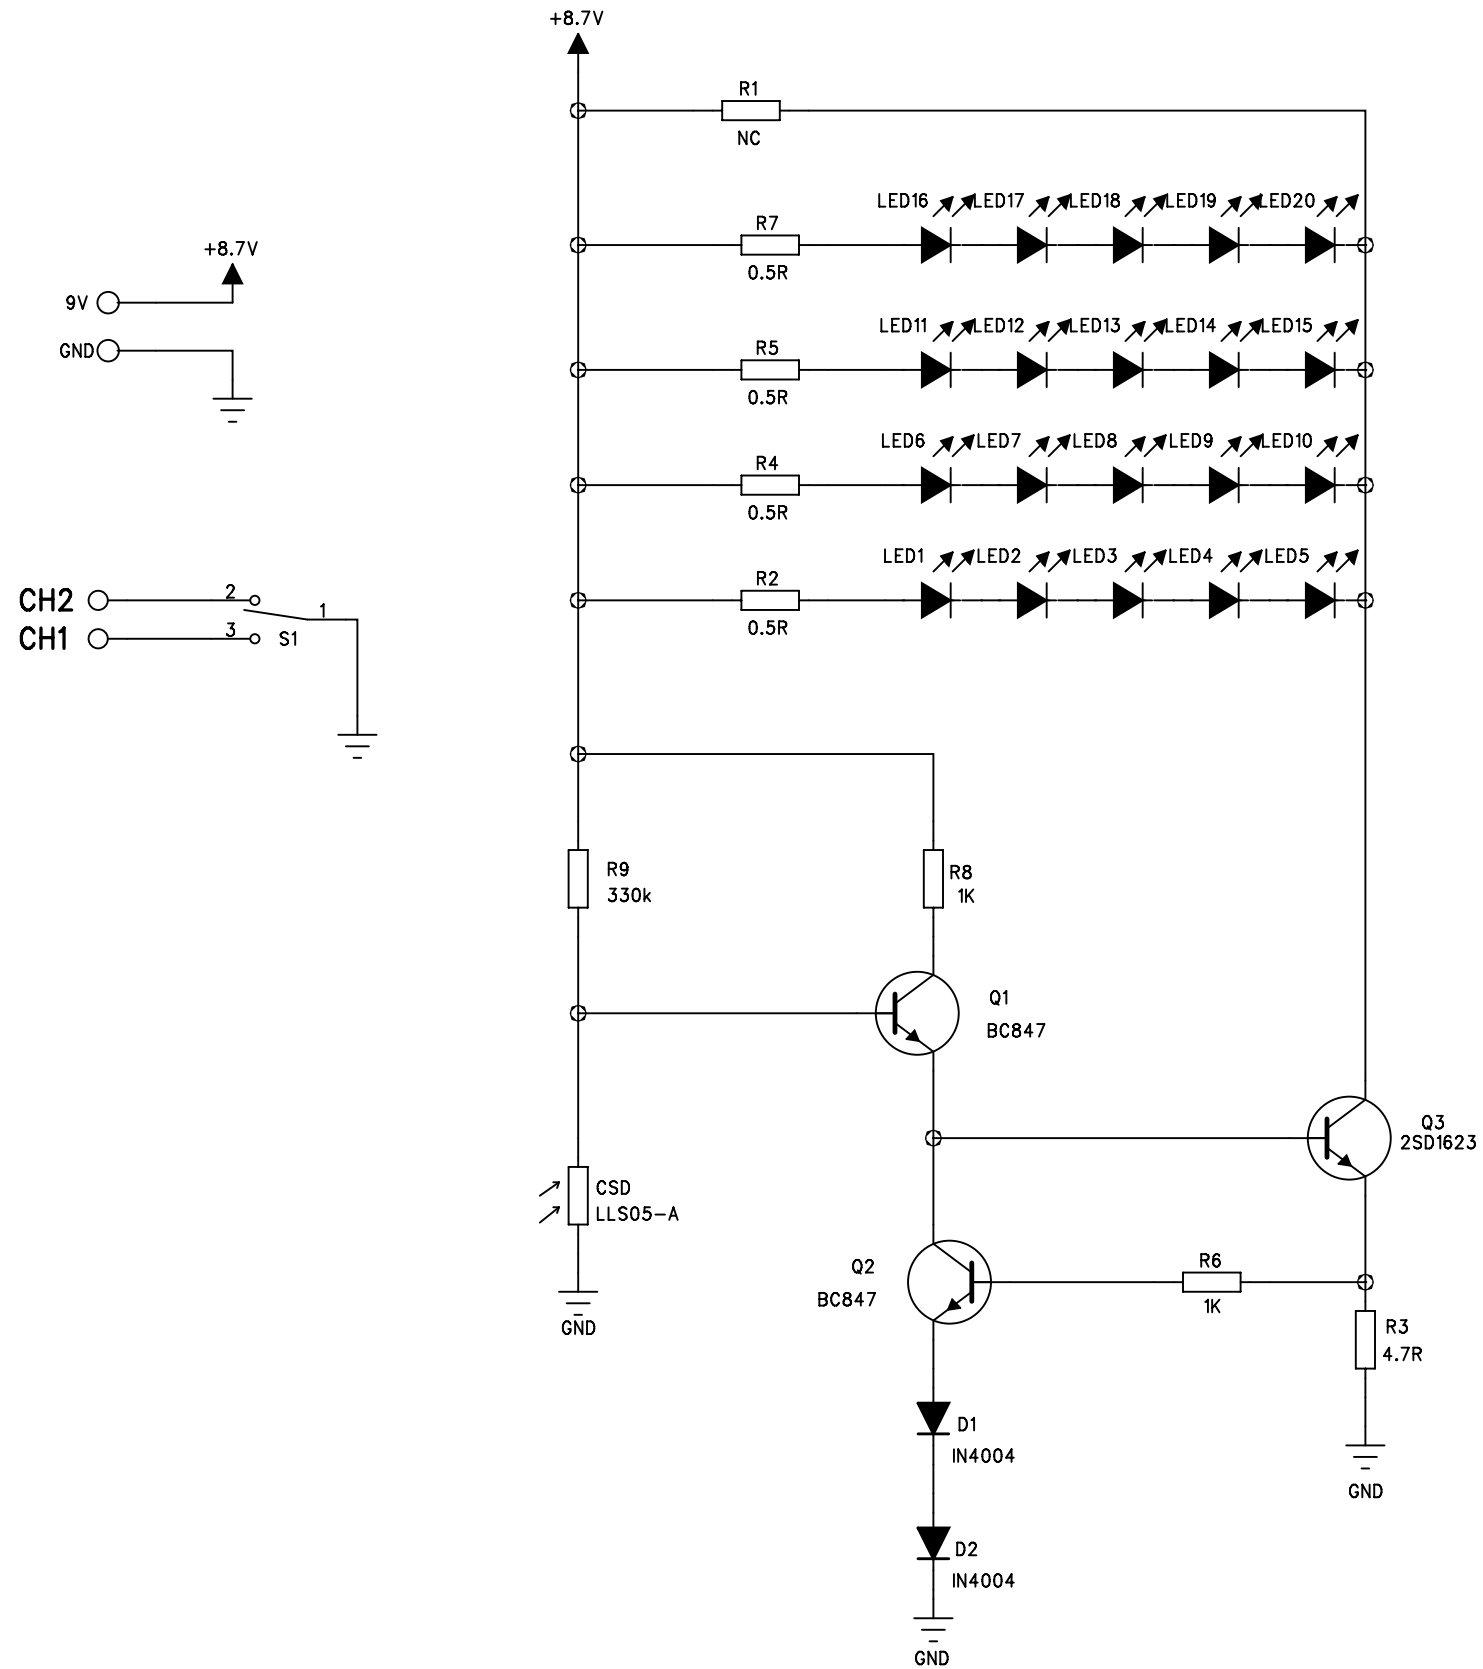

COMPANY:	RDIC		
TITLE:	CA360 WIRELESS CAMERA		
MODEL NO:	RDI786	REV:	REV1.0
DRAWN:	KOBE	DATED:	2010-4-12
CHECKED:		DATED:	
APPROVED:		DATED:	
SCALE:	1:1	SIZE:	A3
		SHEET:	1 OF 1

COMPANY:	RDI		
TITLE:	CA360 IR BOARD		
MODEL NO:	RDI802	REV:	1.0
DRAWN:	KOBE	DATED:	2010-4-12
CHECKED:		DATED:	
APPROVED:		DATED:	
SCALE:	1:1	SIZE:	A3
		SHEET:	1 OF 1