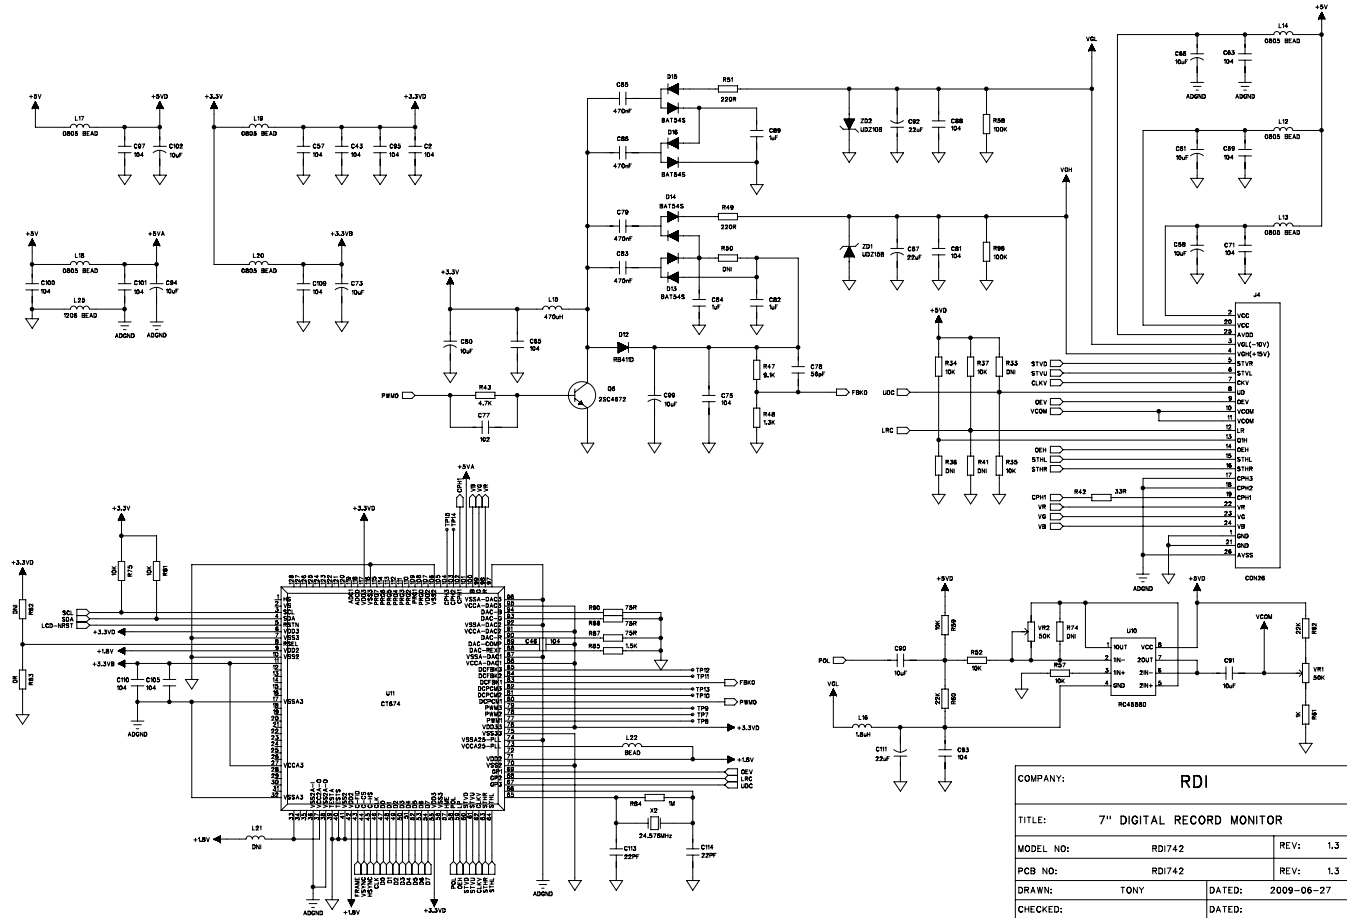

COMPANY:		TDI	
TITLE: 7" DIGITAL RECORD MONITOR			
MODEL NO:	TDI/742	REV:	1.3
PCB NG:	TDI/742	REV:	1.3
DRAWN:	TONY	DATED:	2009-06-27
CHECKED:		DATED:	
APPROVED:		DATED:	
SCALE:	1:1	SIZE:	A2
		SHEET: 1 OF 3	

COMPANY:		RDI	
TITLE:		7 TH DIGITAL RECORD MONITOR	
MODEL NO:	RDI742	REV:	1.3
PCB NO:	RDI742	REV:	1.3
DRAWN:	TONY	DATED:	2009-06-27
CHECKED:		DATED:	
APPROVED:		DATED:	
SCALE:	1:1	SIZE:	A2
		SHEET:	2 OF 3