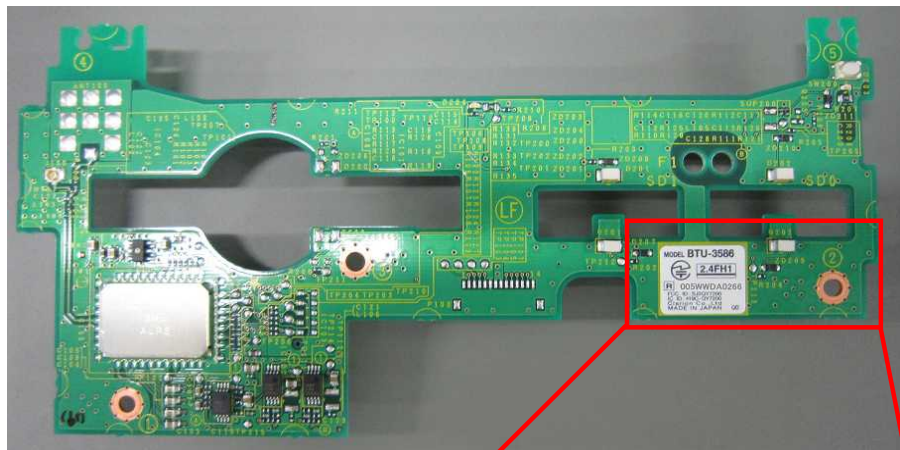

3. LABEL INFORMATION