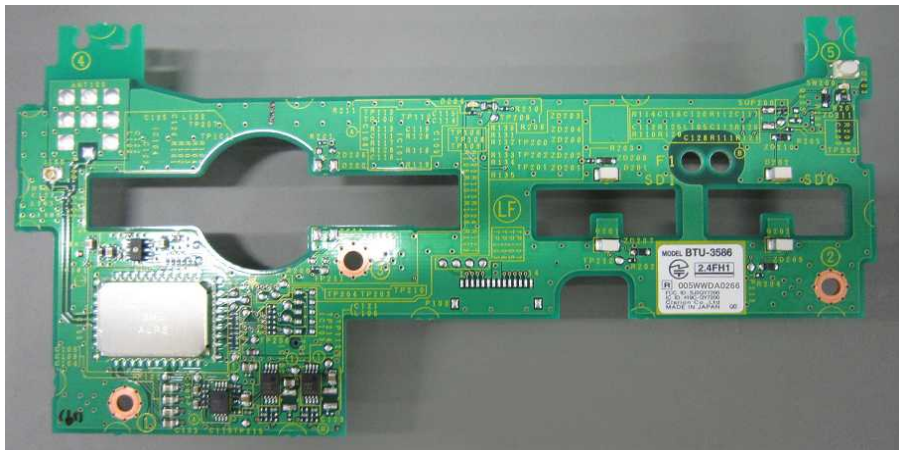

# (BTU-3586)EXTERNAL PHOTOS

## 1. A-SIDE

## 3. LABEL INFORMATION

LABEL PASTING POSITION

BEFORE LABEL PASTING

AFTER LABEL PASTING

MODEL **BTU-3586**

 **2.4FH1**

**R** 005WWDA0266

FCC ID: SJ2QY7200  
IC ID: 419C-QY7200  
Clarion Co., Ltd  
MADE IN JAPAN 00

LABEL SIZE : 16 \* 13 [mm]