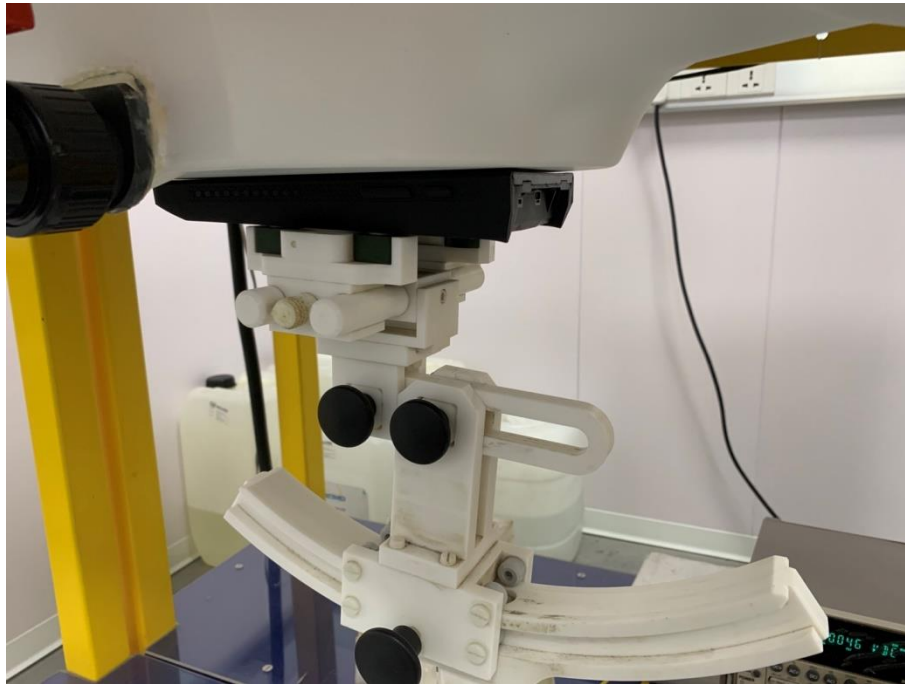

Test Setup Photos

Body mode Exposure Conditions

Test distance: 0mm

Body Front

Body Back

Body Right

Body Left

Body Bottom