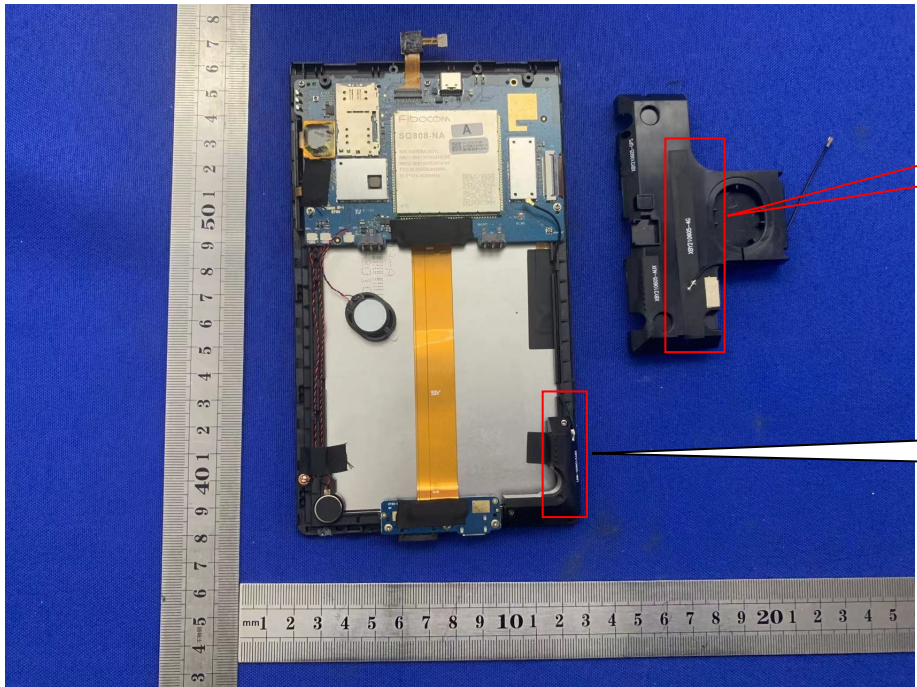

Internal Photos

234G

BT WIFI