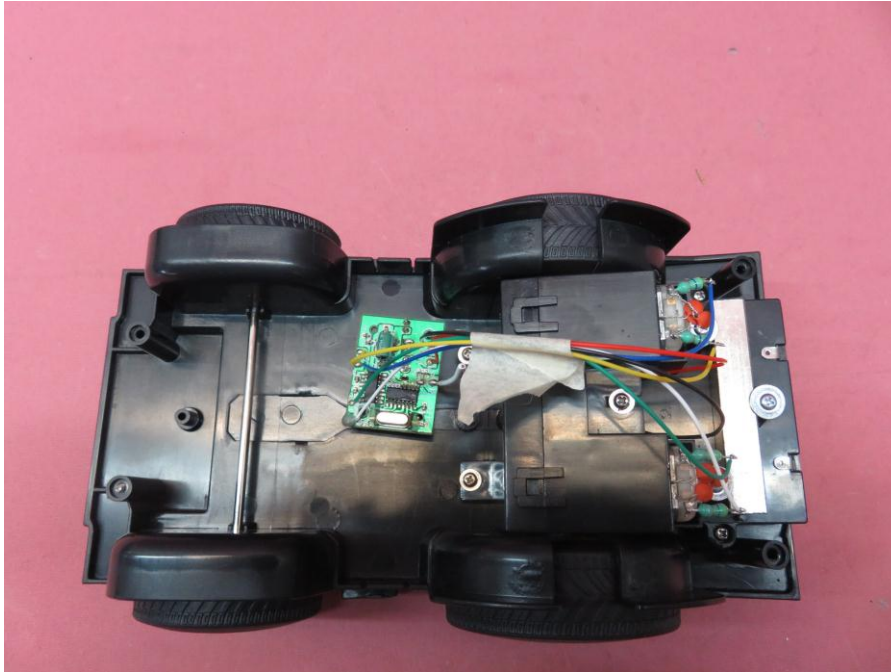

INTERTEK TESTING SERVICE

Report No.: 16121198HKG-001

Equipment Photographs

Model : 609010

(Internal)

INTERTEK TESTING SERVICE

Report No.: 16121198HKG-001

Equipment Photographs

Model : 609010

(Internal)