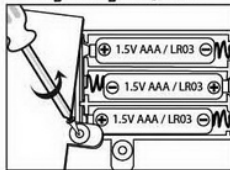

RC Lightning McQueen

- Requires 3 x AAA 1.5V batteries, included.
- Requires 1 x 9V battery, included.
- Remove batteries when not in use or discharged.
- Do not mix old and new batteries.
- Do not mix alkaline, standard (carbon-zinc), or rechargeable (nickel-cadmium) batteries.

CAUTION: Remove tag and all plastic fasteners before giving to children.
PRECAUCIÓN: Retirar la etiqueta y todas las sujeciones de plástico antes de dar el juguete al niño.

This device complies with Part 15 of the FCC rules. Operation is subject to the following two conditions: (1) This device may not cause harmful interference, and (2) This device must accept any interference received, including interference that may cause undesired operation.