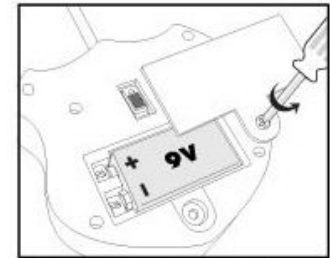

Requires 1 9V battery (included)
Fonctionne avec 1 pile 9V (fournies)
Necessita di 1 batteria 9V (includa)
Se requieren 1 pila 9V (incluidas)

Reverse • Arrière
Indietro • Atrás