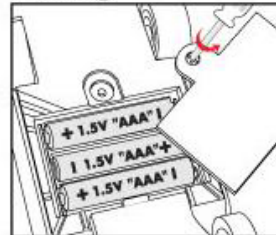

Right • Droite
 Destra • Derecha

Forward • Avant
 Avanti • Adelante

Stop
 Arrêt
 Stop
 Parar

Requires 1 9V battery (included)
 Fonctionne avec 1 pile 9V (fournies)
 Necessita di 1 batteria 9V (includa)
 Se requieren 1 pila 9V (incluidas)

Reverse • Arrière
 Indietro • Atrás

The King

Requires 3 AAA batteries (included) •
 necessita di 3 batterie AAA (includa)

Changes or modification not expressly approved by the party responsible for compliance could void the user's authority to operate the equipment