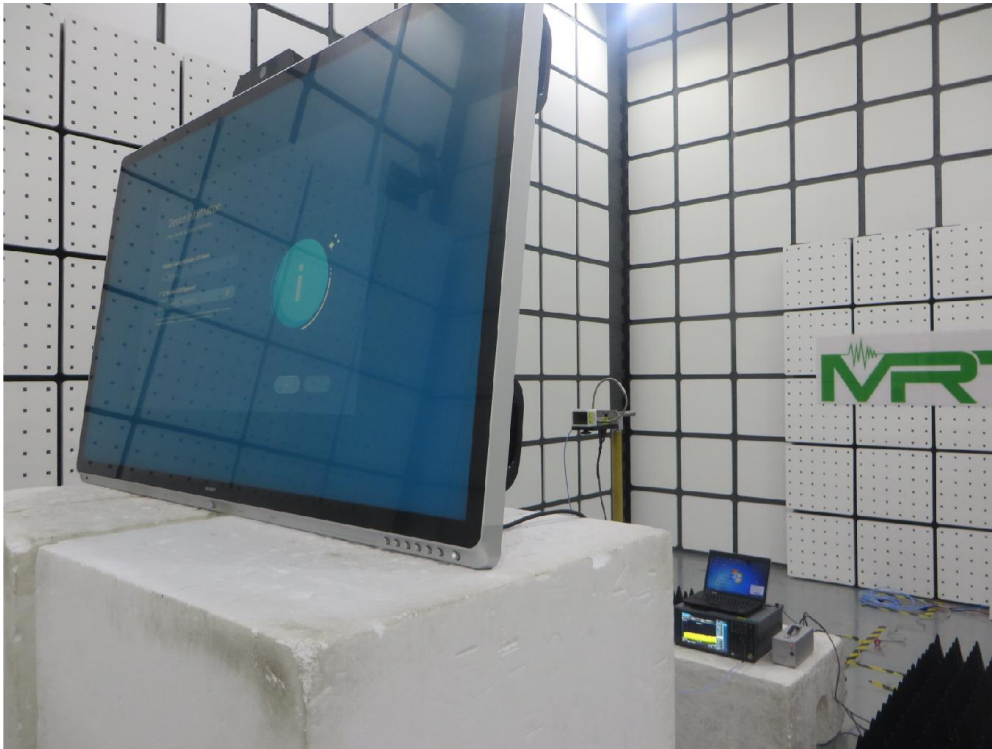

## MONITOR Test Setup Photograph

Description: Front View Conducted Emission Test Setup

Description: Back View Conducted Emission Test Setup

Description: Radiated Emission Test Setup for Below 1GHz

Description: Radiated Emission Test Setup for 1GHz - 18GHz

Description: Radiated Emission Test Setup for 18GHz -40GHz

Description: Radiated Emission Test Setup for 40GHz -50GHz

Description: Radiated Emission Test Setup for above 50GHz