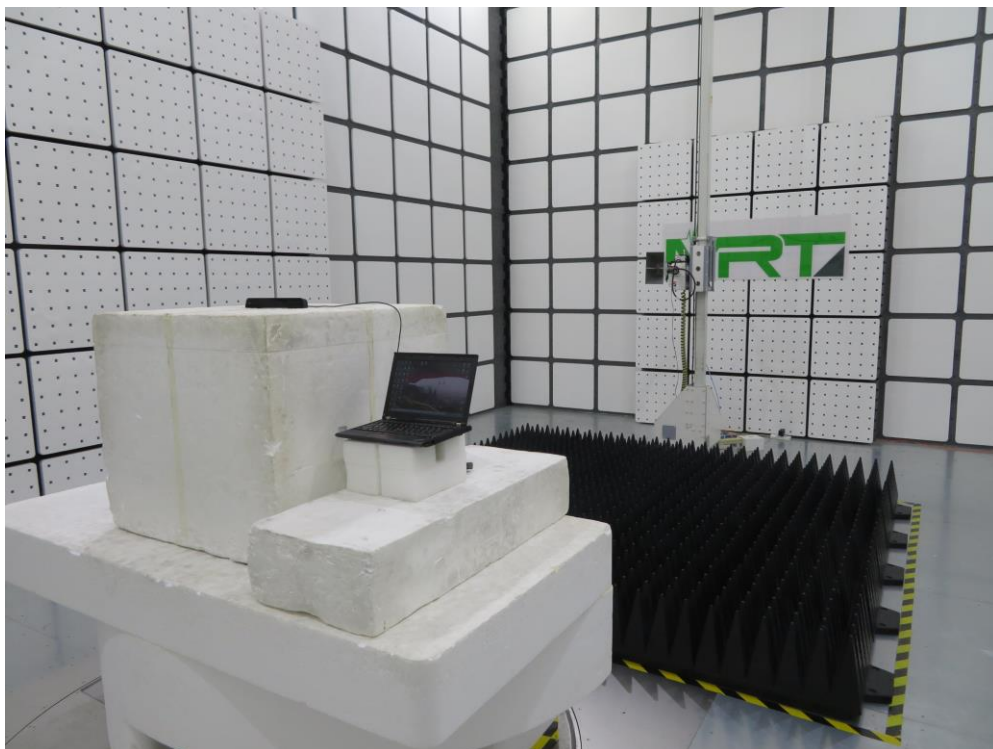

## IOT SENSOR HUB Test Setup Photograph

Description: Front View Conducted Emission Test Setup

Description: Back View Conducted Emission Test Setup

Description: Radiated Emission Test Setup for Below 1GHz

Description: Radiated Emission Test Setup for 1GHz - 18GHz

Description: Radiated Emission Test Setup for 18GHz -40GHz

Description: Radiated Emission Test Setup for 40GHz -50GHz

Description: Radiated Emission Test Setup for above 50GHz