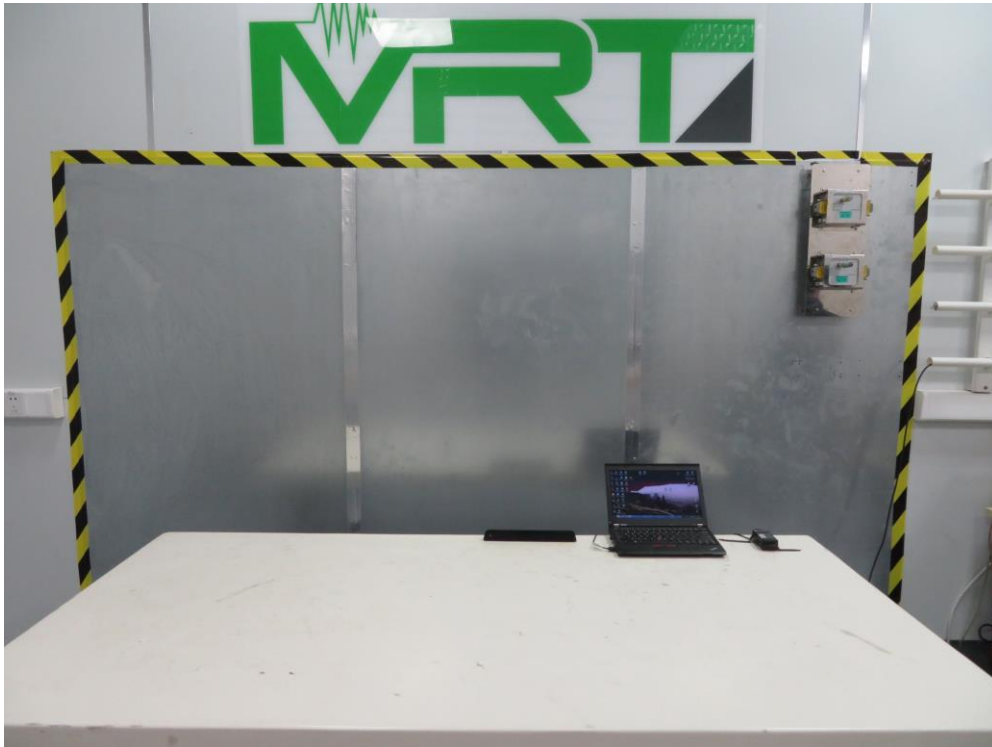

## IOT SENSOR HUB Test Setup Photograph

Description: Front View Conducted Emission Test Setup

Description: Back View Conducted Emission Test Setup

Description: Radiated Emission Test Setup for Below 1GHz