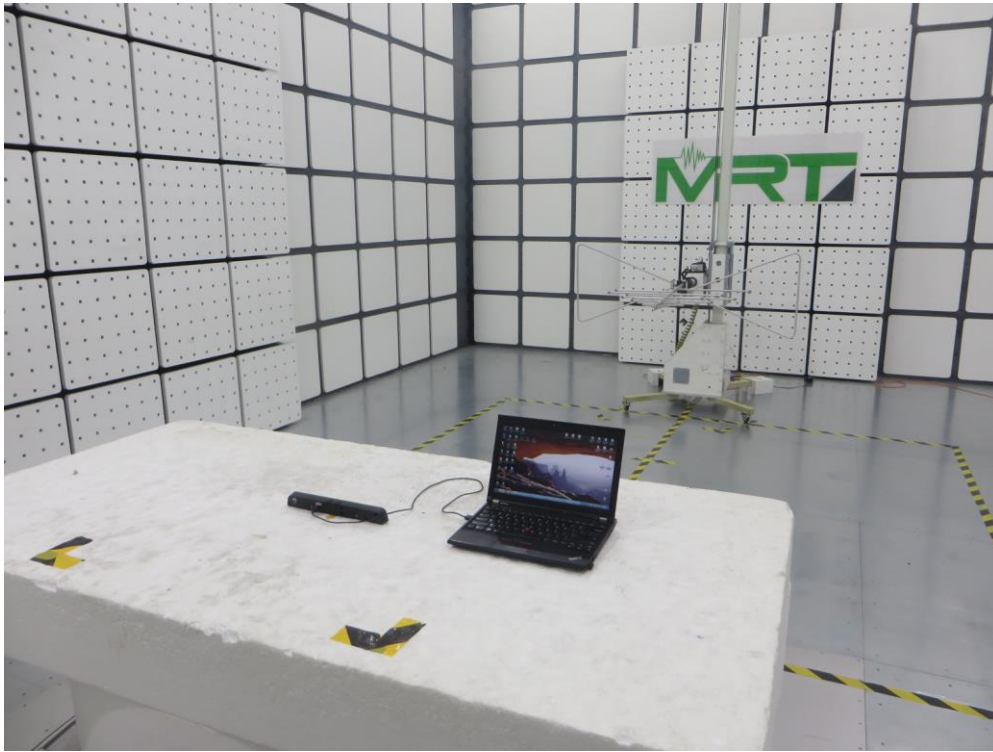

## IOT SENSOR HUB Test Setup Photograph

Description: Front View Conducted Emission Test Setup

Description: Back View Conducted Emission Test Setup

Description: Radiated Emission Test Setup for Below 1GHz

Description: Radiated Emission Test Setup for 1GHz - 18GHz

Description: Radiated Emission Test Setup for 18GHz -40GHz

Description: Radiated Emission Test Setup for 40GHz -50GHz

Description: Radiated Emission Test Setup for above 50GHz