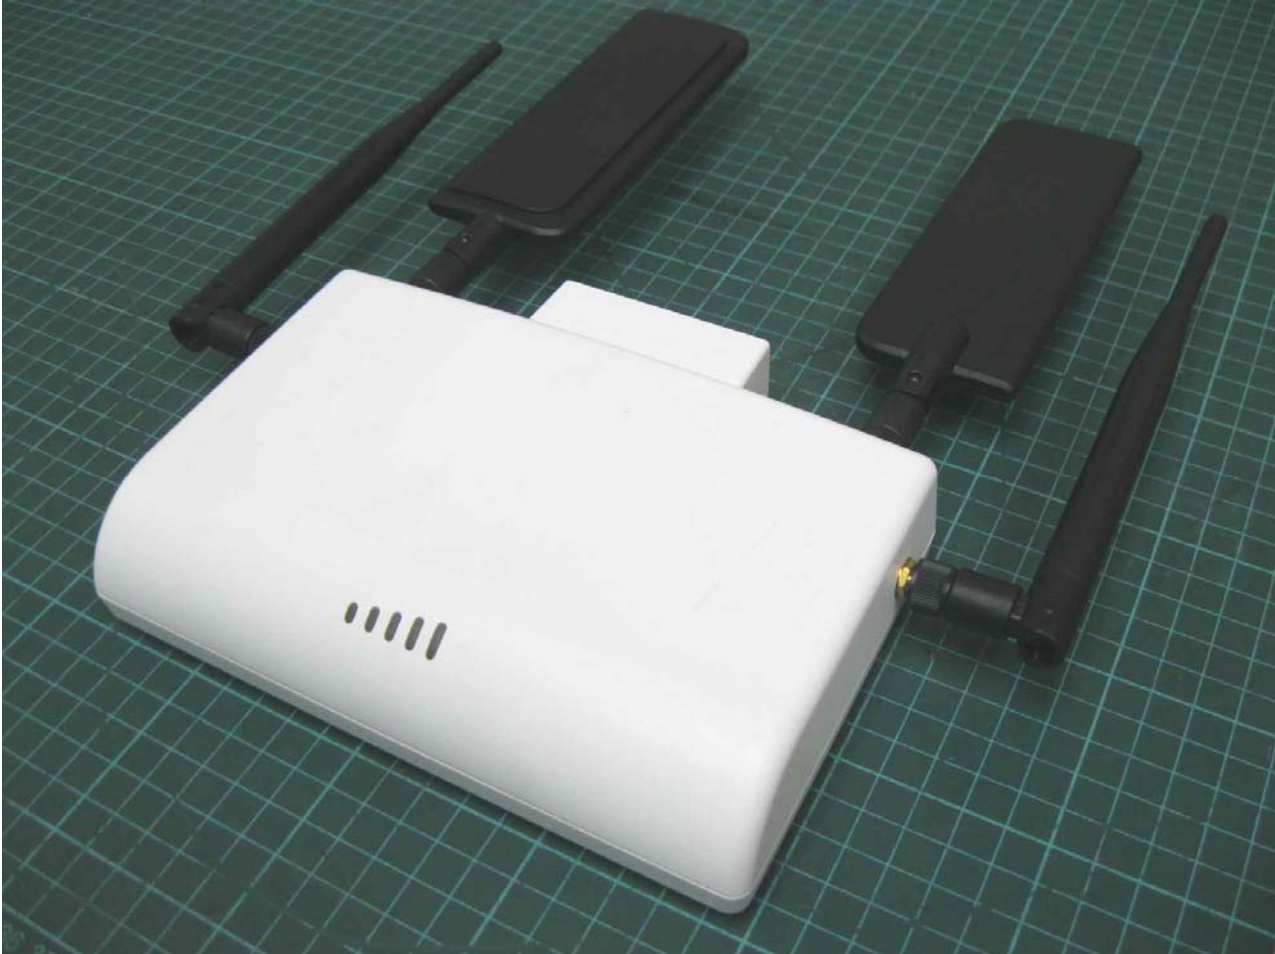

External Photo

Antenna (FOXCONN / ANEP2M2-CZZ06-EF)

Antenna (LUXSHARE-ICT / L02RF018-DT-R)

LTE Antenna (taoglas)

T150715D02

LTE Antenna (FIT)

Power Adapter