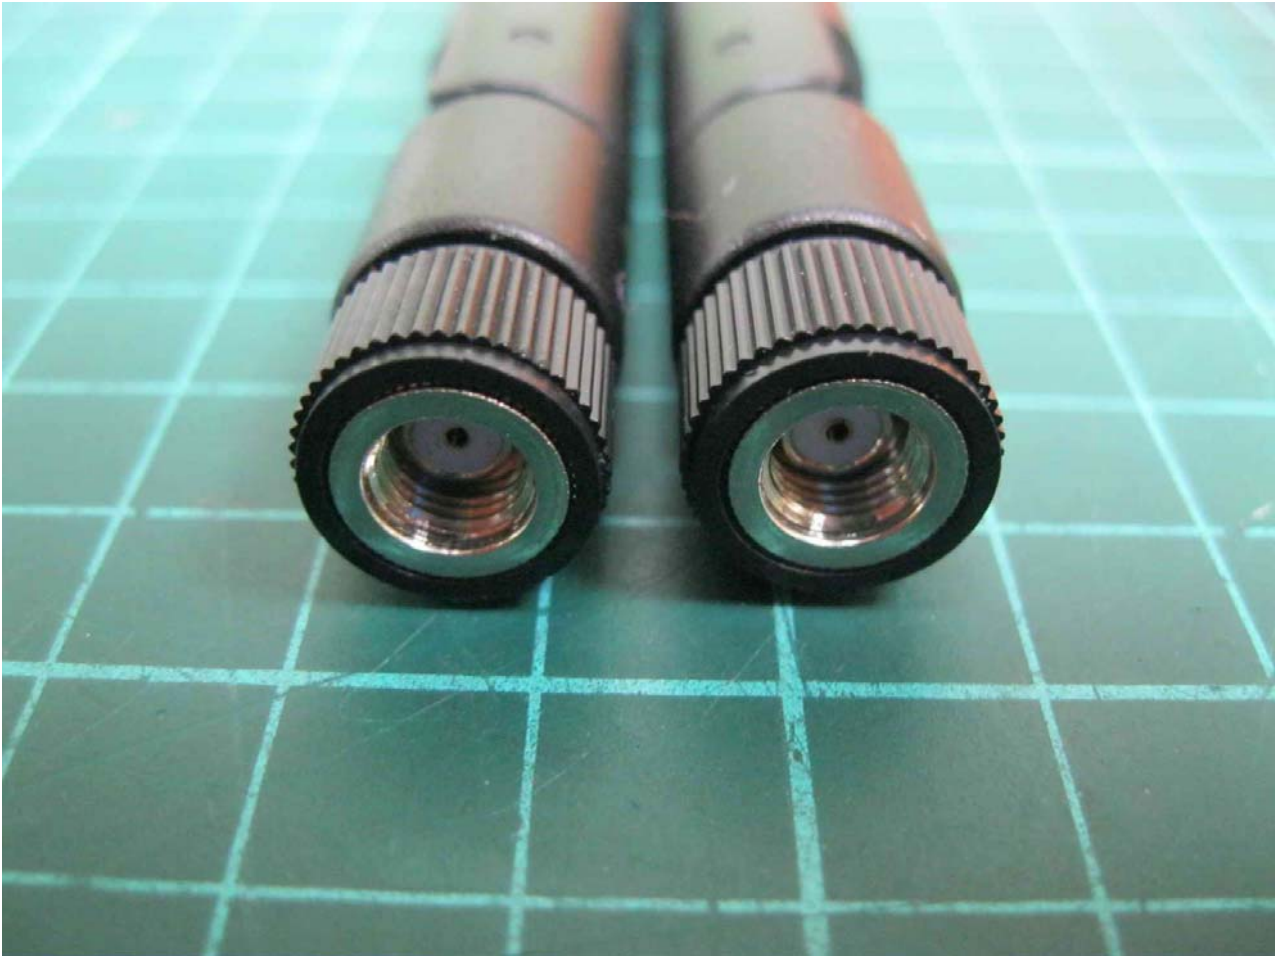

External Photo

Antenna (FOXCONN / ANEP2M2-CZZ06-EF)

Antenna (LUXSHARE-ICT / L02RF018-DT-R)

LTE Antenna (taoglas)

T150715D02

LTE Antenna (FIT)

Power Adapter