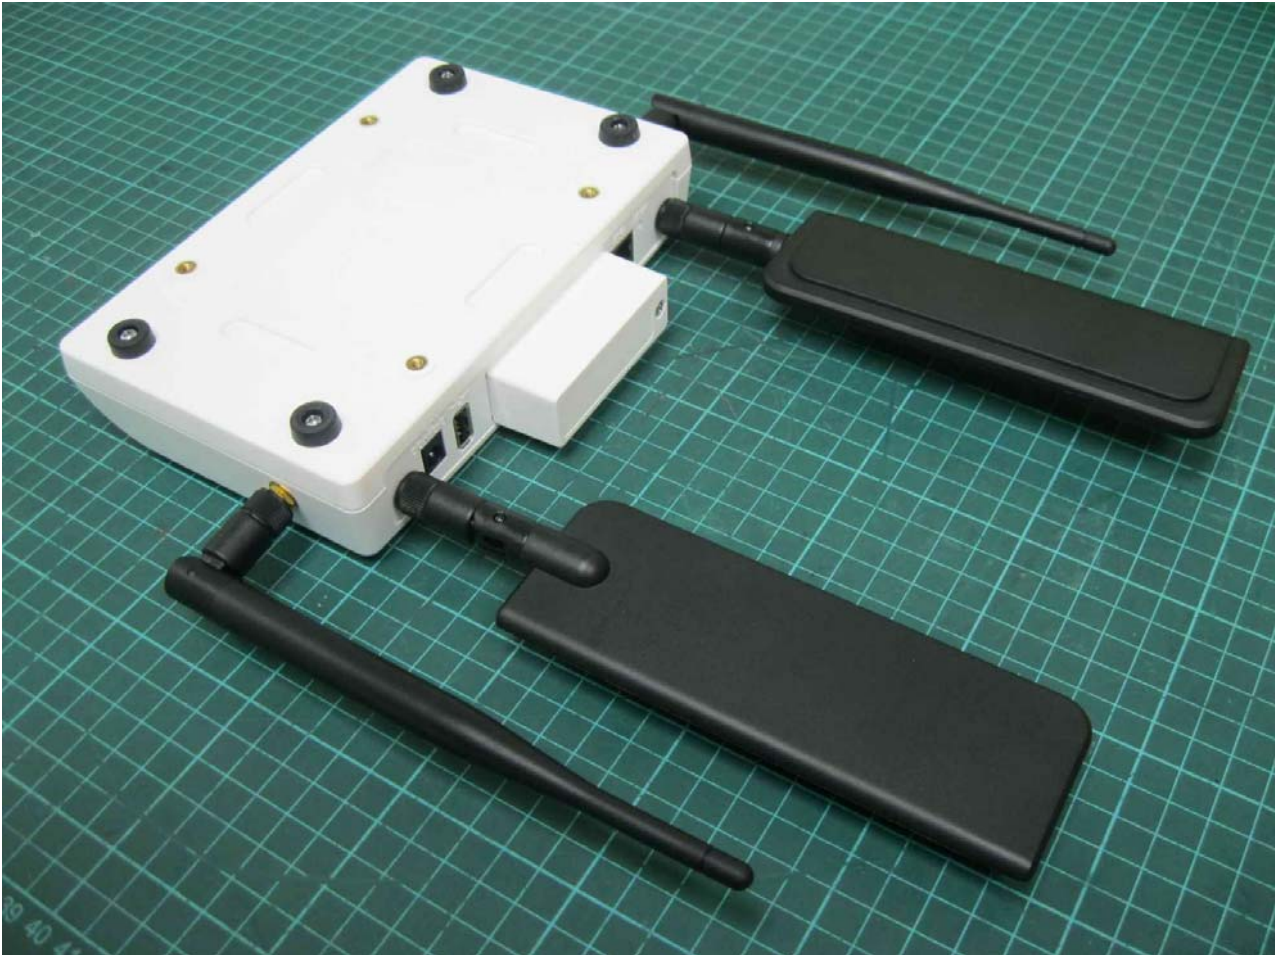

External Photo

Antenna (FOXCONN / ANEP2M2-CZZ06-EF)

Antenna (LUXSHARE-ICT / L02RF018-DT-R)

LTE Antenna (taoglas)

T150715D02

LTE Antenna (FIT)

Power Adapter