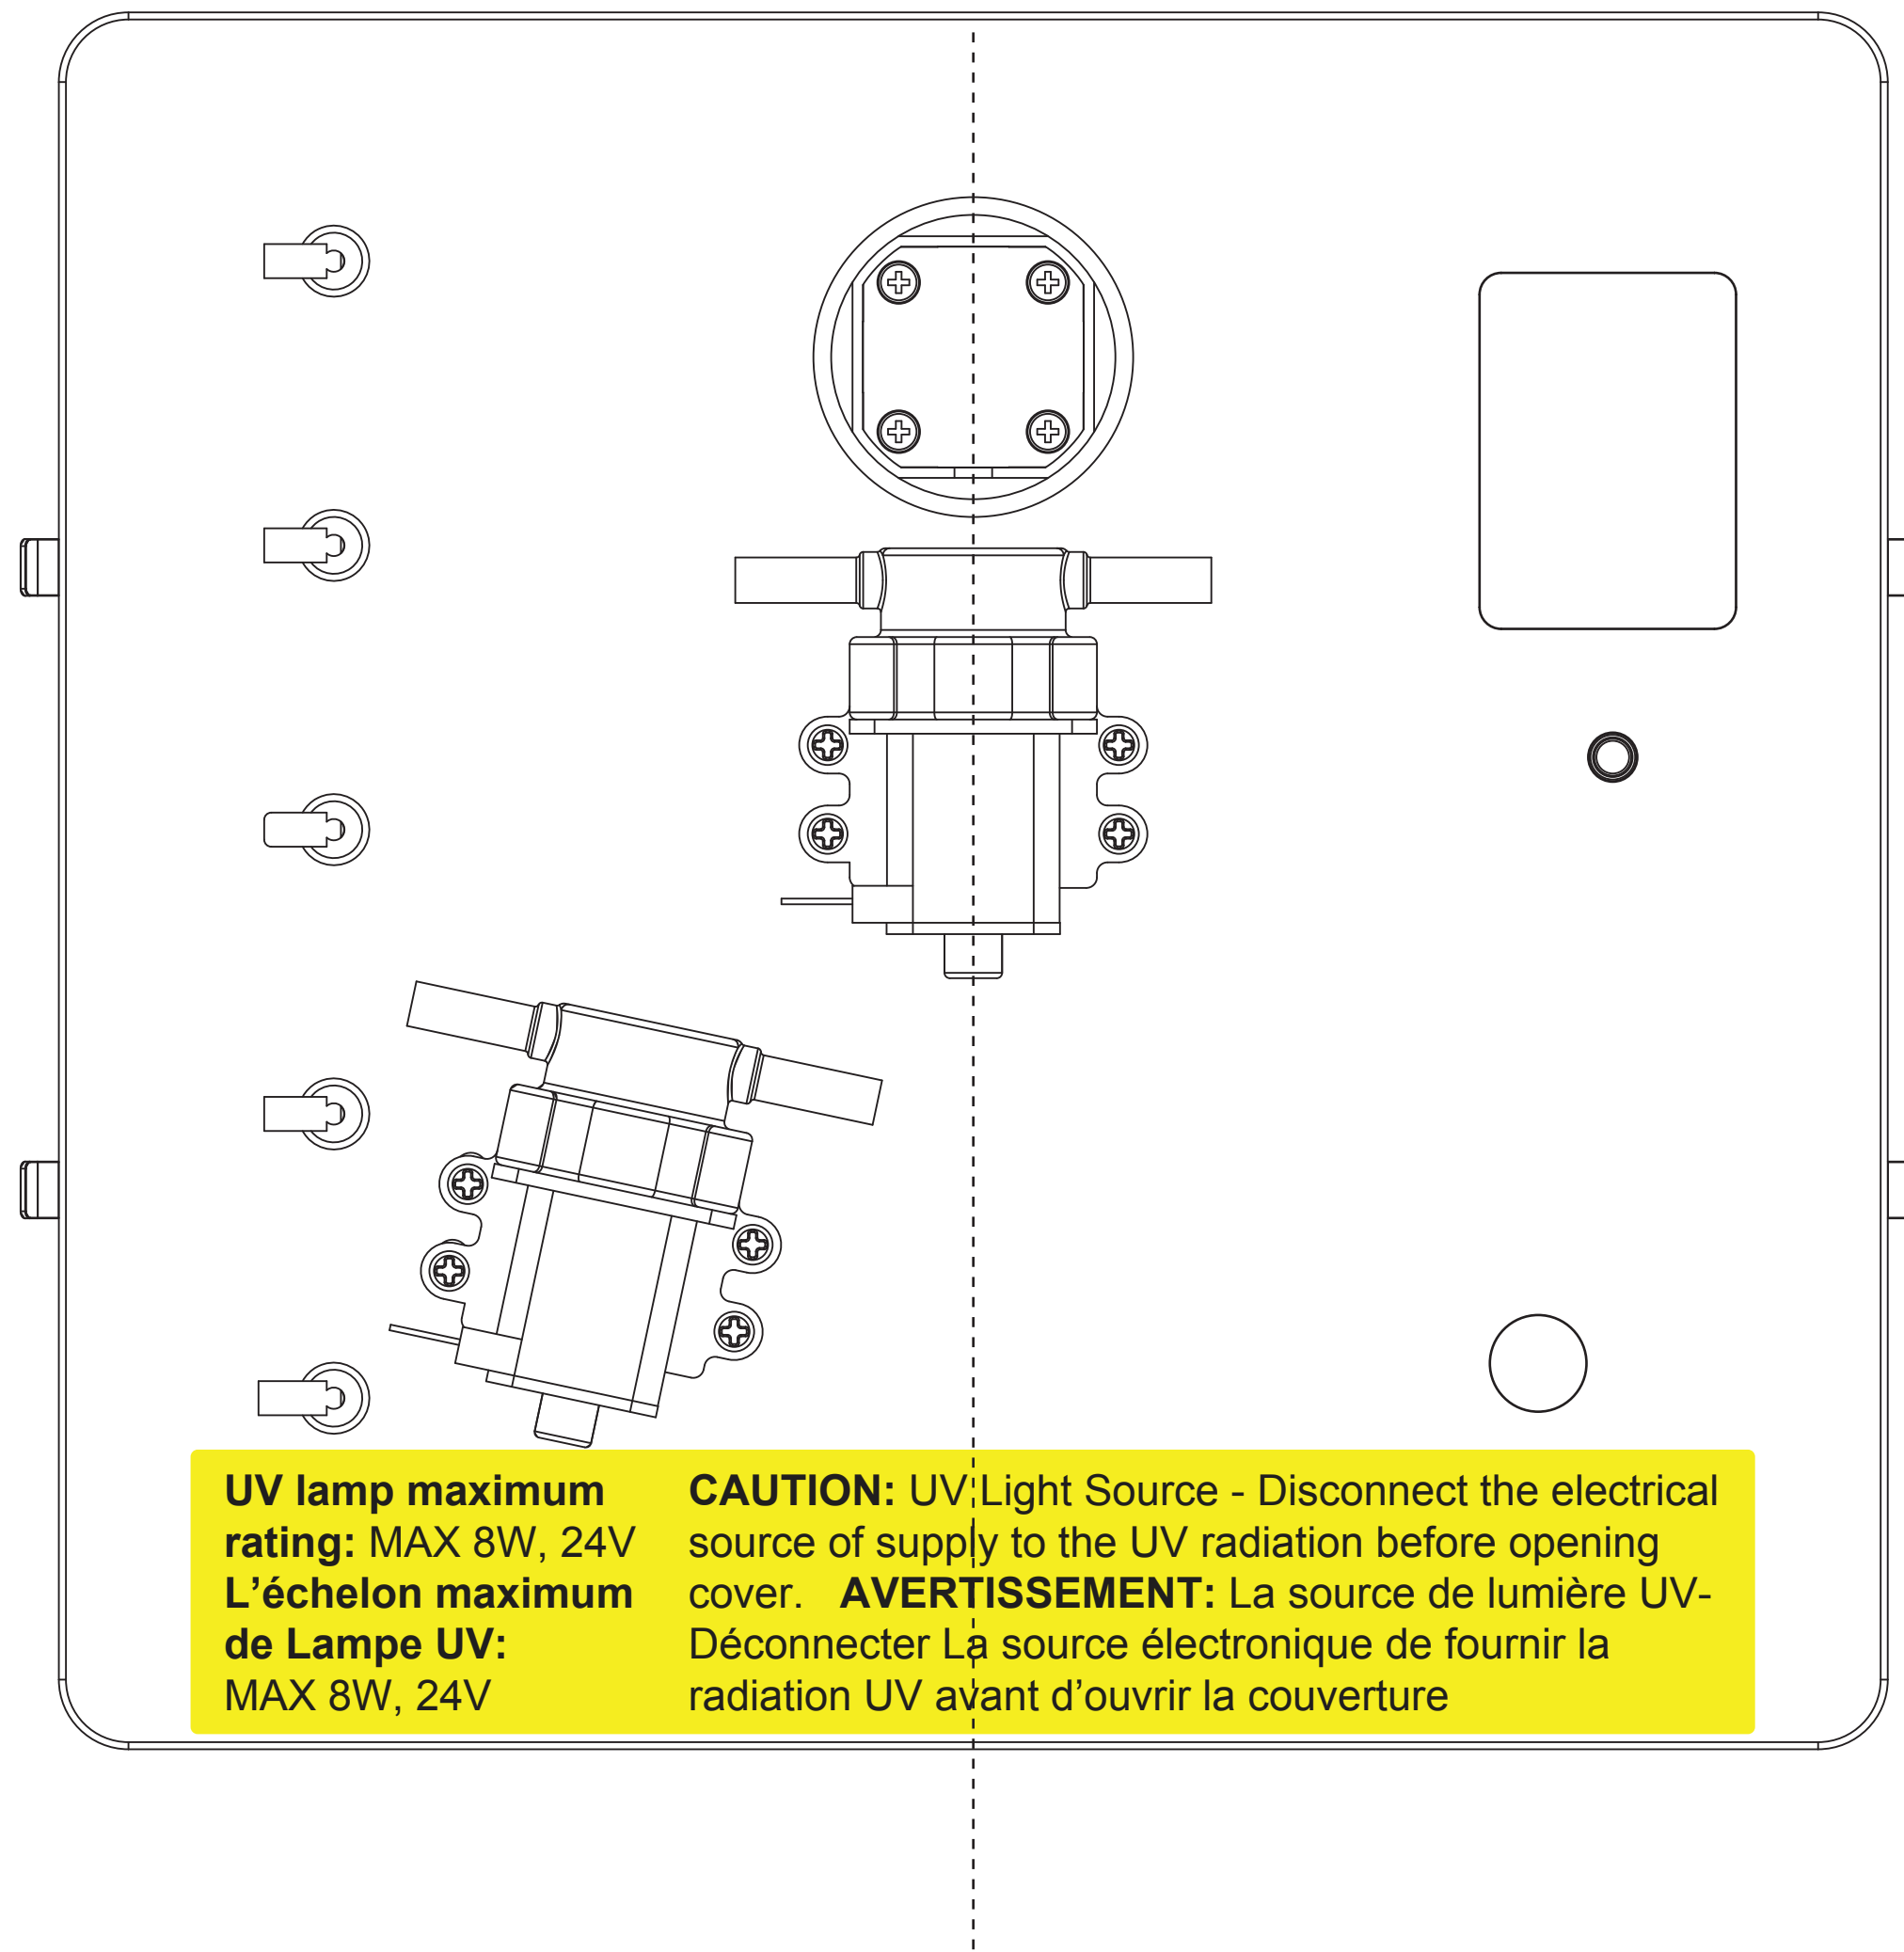

Power supply	1x 1000W (200V)
Redundant power supply	Optional (2x 1000W)
Highly design pressure	Optional (1.5 bar)
Net weight	11.5kg
Dimension	422x1000x1000mm

File: SKW1000-000000000000

**Label on tanks**

- 1.Safety Warning label (label size :49\*49mm)
- 2.UV Lamp Warning label (label size :220\*40mm)

scale = 1:1  
Date:20160908

Cold Tank\_type 1

Cold Tank\_type 2

Collection Tank