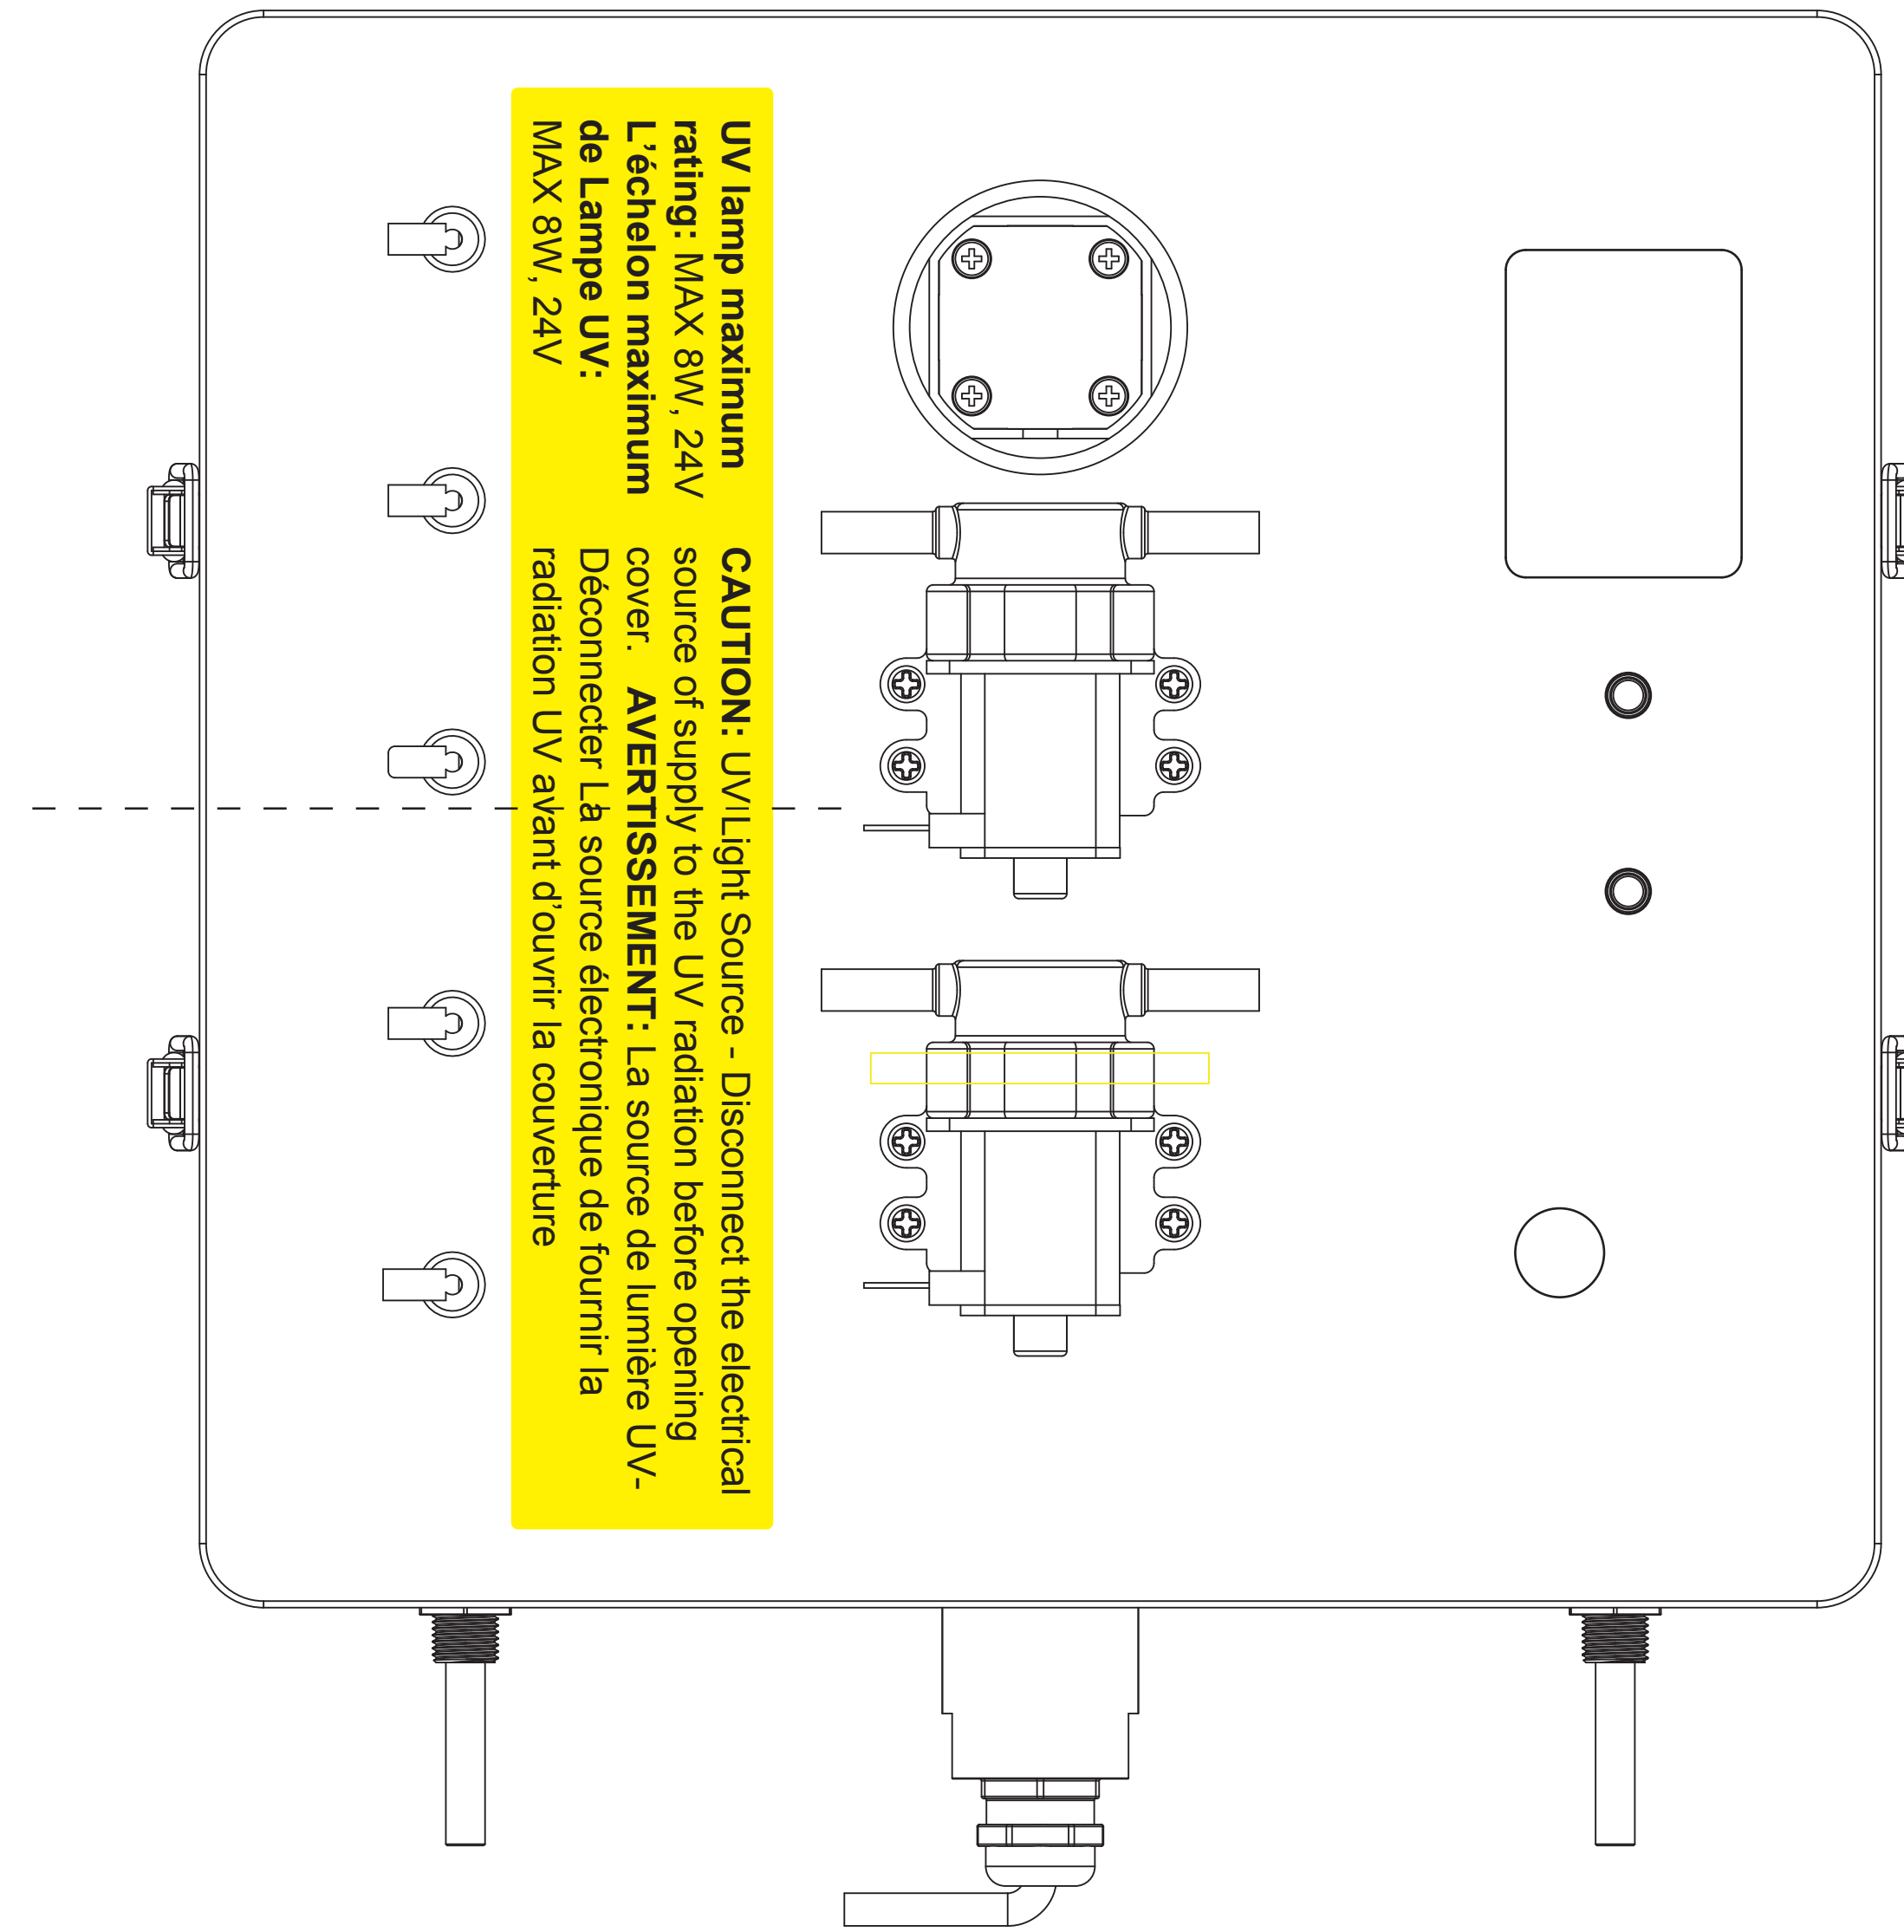

Back View

**SKYWELL LLC**  
Model: SKW-1000  
Part No: SKW1000-000000000000  
SKU: SKW1000-000000000000  
Barcode: 1 60201 10000000000000  
The above information is for reference only. The actual information is subject to change without notice. Please refer to the product manual for more details.  
Made in China

Power supply	1x 1000W (200V)
Redundant power supply	Optional (2x 1000W)
Highly design pressure	Optional (1.5 bar)
Net weight	11.5kg
Dimension	422x1000x1000mm

File: SKW1000-000000000000

**Label on tanks**

- 1.Safety Warning label (label size :49\*49mm)
- 2.UV Lamp Warning label (label size :220\*40mm)

scale = 1:1  
Date:20160908

Cold Tank\_type 1

Cold Tank\_type 2

Collection Tank