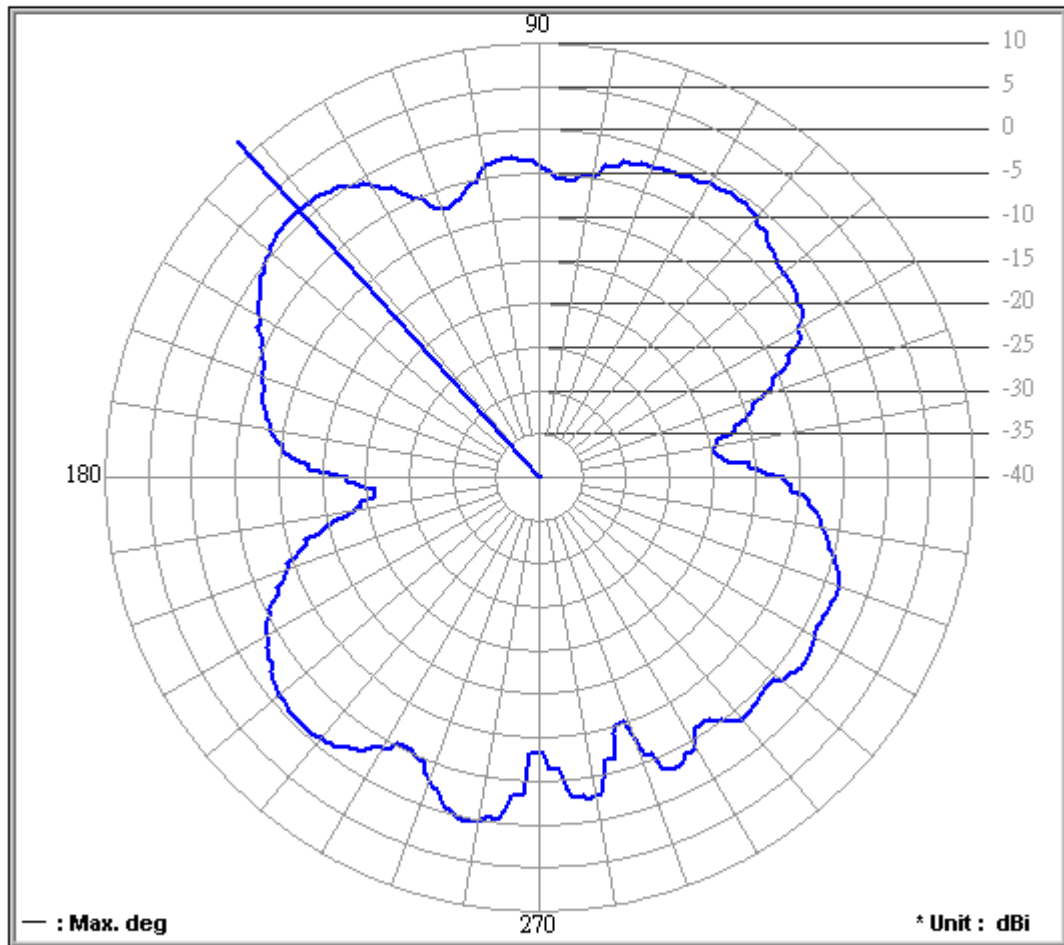

Advance Data Technology Corporation 誠信科技股份有限公司

Hwa Ya Lab : No.19, Hwa Ya 2nd RD, Kieikiai, Taoyuan, Taiwan, R.O.C. <http://www.adt.com.tw> E-mail: service@adt.com.tw
Tayuan Lab : 13-1 Lane 19, Wei Sikai 3rd St, Kieikiai, Taoyuan, Taiwan, R.O.C. Tel (83) 318-3232 Fax (83) 318-5050
Hsichih Lab: 81-1 Lilbacking, 9th Lin, Whiting Tzwei, Chinglinh, Hsichih, Taiwan, R.O.C. Tel (83) 327-0910 Fax (83) 327-0892
Tel (83) 593-5343 Fax (83) 593-5342

Brand / Model : WCB-321A
Remark : ONMI-ANT
Tested by : DYLAN
EUT description :

Location: **RF Chamber3** Date: **2005/11/29** Time: **19:56:39**

Temperatuer (°C): **25** Humidity (%): **75** Approved by:

Frequency (MHz) : **2472.00** Antenna Polarity : **Horizontal** Average Value (dB) : **-3.55**

Maximum Value (dB) : **1.41** Maximum Value (degree) : **132**

Minimum Value (dB) : **-21.04** Minimum Value (degree) : **184**

C:\Antenna Pattern V5\Graph\1129\11290025.png