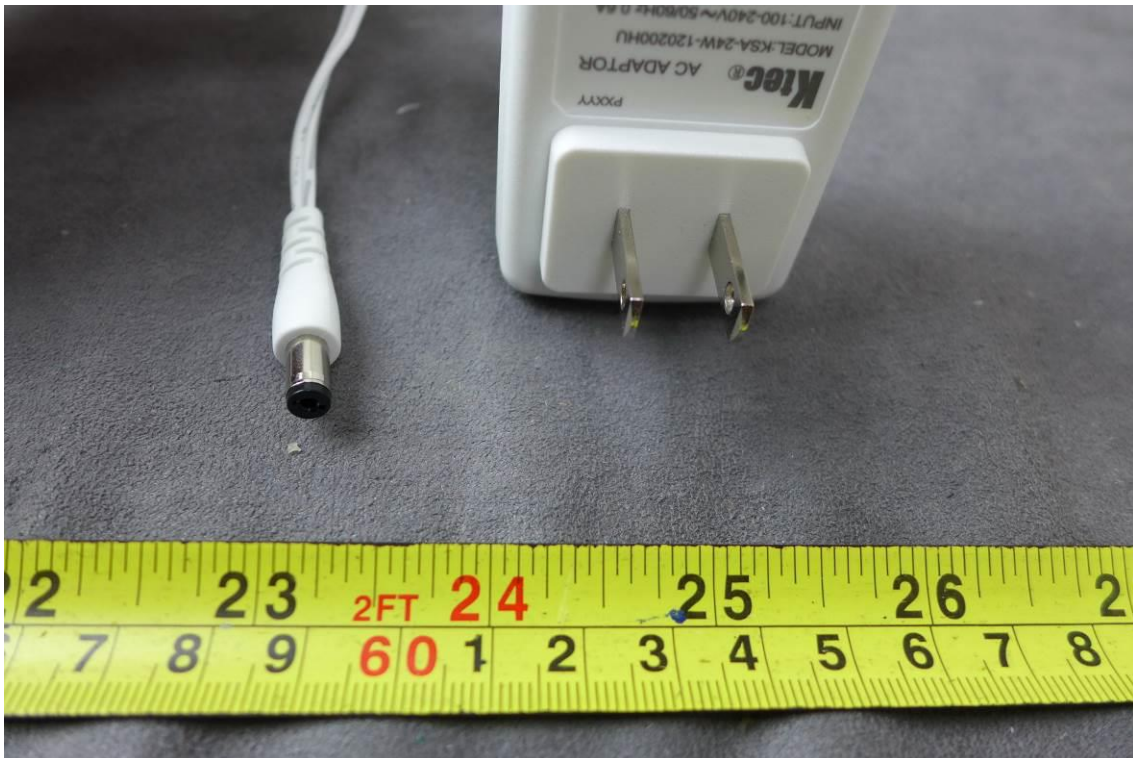

**Adapter: Ktec / KSA-24W-120200HU**

**Adapter: UMEC / UP0251M-12PA**