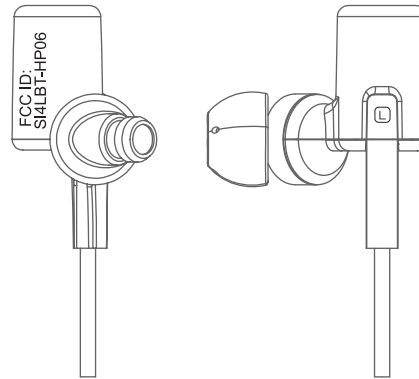

Cable attaching Label

BASE:WHITE

TEXT:PANTONE BLACK 6C

LBT-HP06WH
TEXT:PANTONE COOLGRAY 7C

LABEL
BASE:WHITE
TEXT:PANTONE COOL GRAY 7C

LBT-HP06BK
TEXT:PANTONE 877C

LABEL
BASE:PANTONE BLACK6C
TEXT:PANTONE 877C